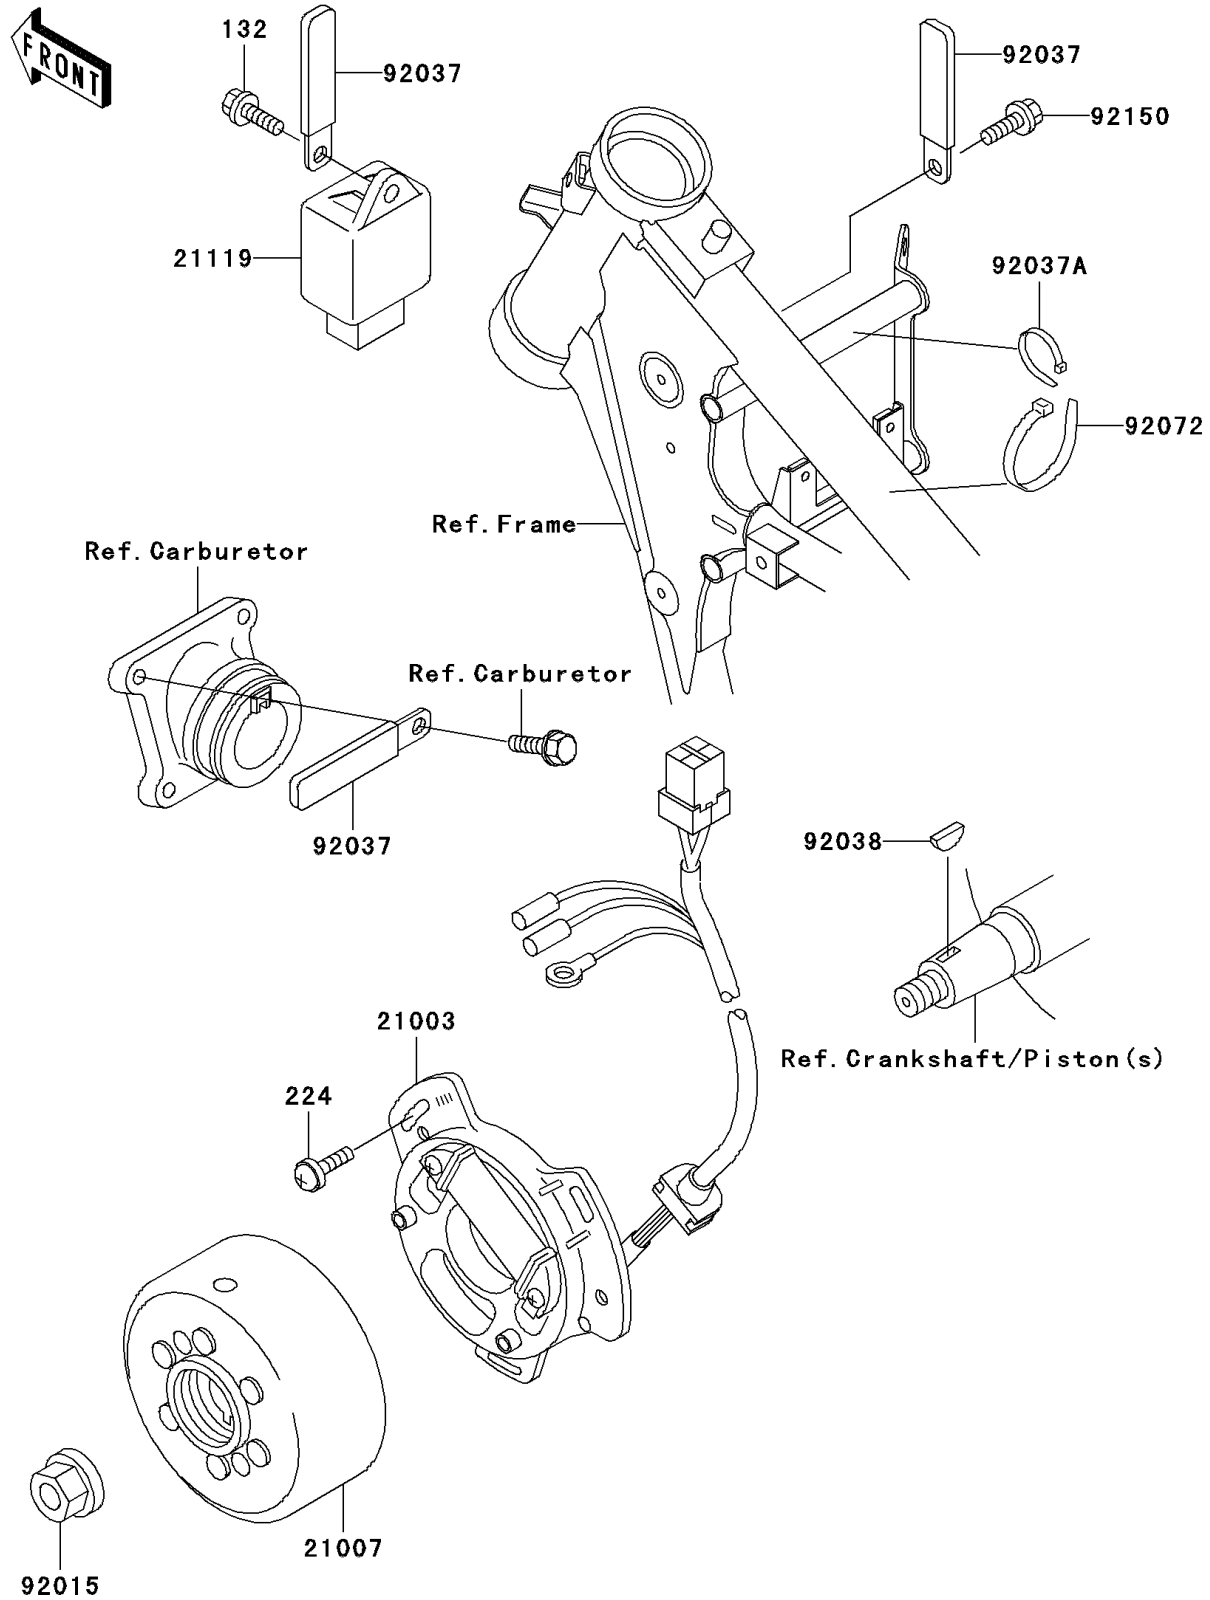

## 2003 KX65 PARTS DIAGRAM

Generator

E1810

## 2003 KX65 PARTS LIST

Generator

ITEM NAME	PART NUMBER	QUANTITY
BOLT-FLANGED-SMALL (Ref # 132)	132G0612	1
SCREW-PAN-WP-CROS (Ref # 224)	224B0514	1
STATOR (Ref # 21003)	21003-1361	1
ROTOR (Ref # 21007)	21007-1364	1
IGNITER (Ref # 21119)	21119-1551	1
NUT,FLANGED,10MM (Ref # 92015)	92015-077	1
CLAMP,L=60 (Ref # 92037)	92037-1069	1
CLAMP (Ref # 92037A)	92037-1173	1
KEY,WOODRUFF (Ref # 92038)	92038-001	1
BAND,L=140 (Ref # 92072)	92072-1293	1
BOLT,6X12 (Ref # 92150)	92150-1435	1