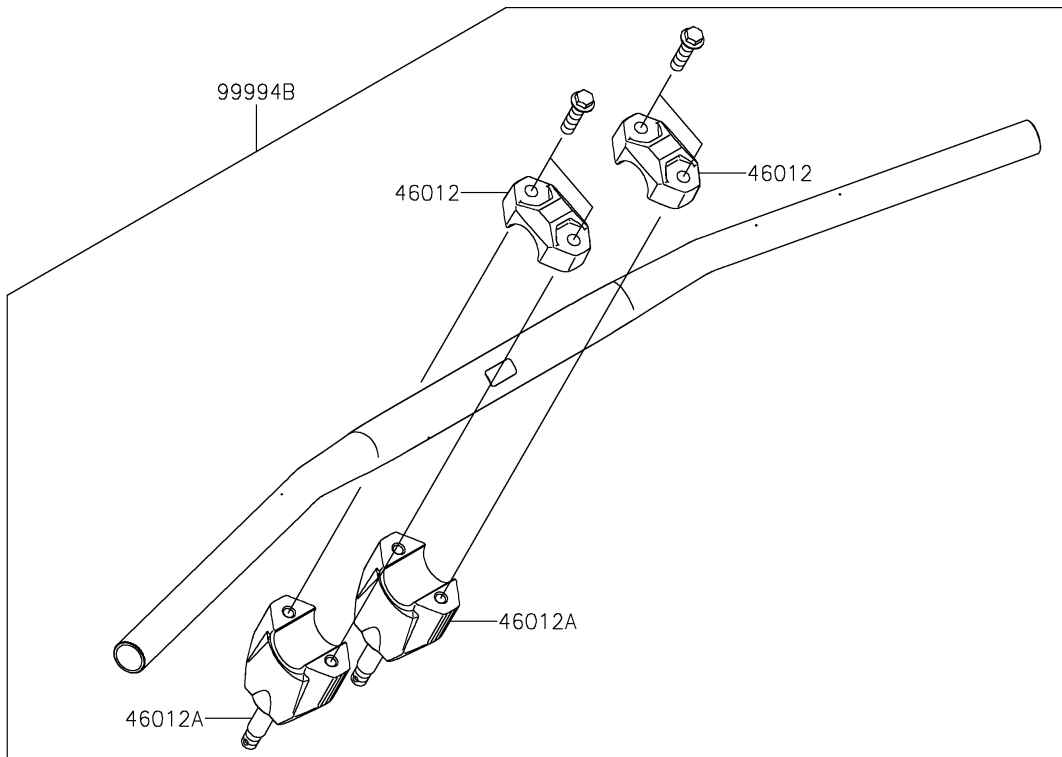

# 2022 KLX® 230R PARTS DIAGRAM

Accessory(Handle)

## 2022 KLX® 230R PARTS LIST

### Accessory(Handle)

ITEM NAME	PART NUMBER	QUANTITY
HOLDER-HANDLE,UPP,P.SILVER (Ref # 46012)	46012-0359-458	2
HOLDER-HANDLE,LWR,P.SILVER (Ref # 46012A)	46012-0360-458	2
COVER-HANDLE,LH,EBONY (Ref # 59441)	59441-0045-6C	1
COVER-HANDLE,RH,EBONY (Ref # 59441A)	59441-0046-6C	1
NUT,LOCK,FLANGED,6MM (Ref # 92015)	92015-1603	2
BOLT,6X12 (Ref # 92151)	92151-1985	1
COLLAR,6.5X10.5X9.3 (Ref # 92152)	92152-1992	1
COLLAR,6.5X10.5X14 (Ref # 92152A)	92152-2302	1
COLLAR,6.5X15X3.4 (Ref # 92152B)	92152-2314	3
COLLAR (Ref # 92152C)	92152-2592	1
BOLT,FLANGED,6X16 (Ref # 92153)	92153-1059	1
BOLT (Ref # 92154)	92154-1670	1
BOLT (Ref # 92154A)	92154-2359	1
HAND GUARD,EBONY (Ref # 99994)	99994-1248-6C	1
HANDLE-BAR PAD (Ref # 99994A)	99994-1274	1
FAT TYPE HANDLE BAR,P.SILVER (Ref # 99994B)	99994-1508-458	1