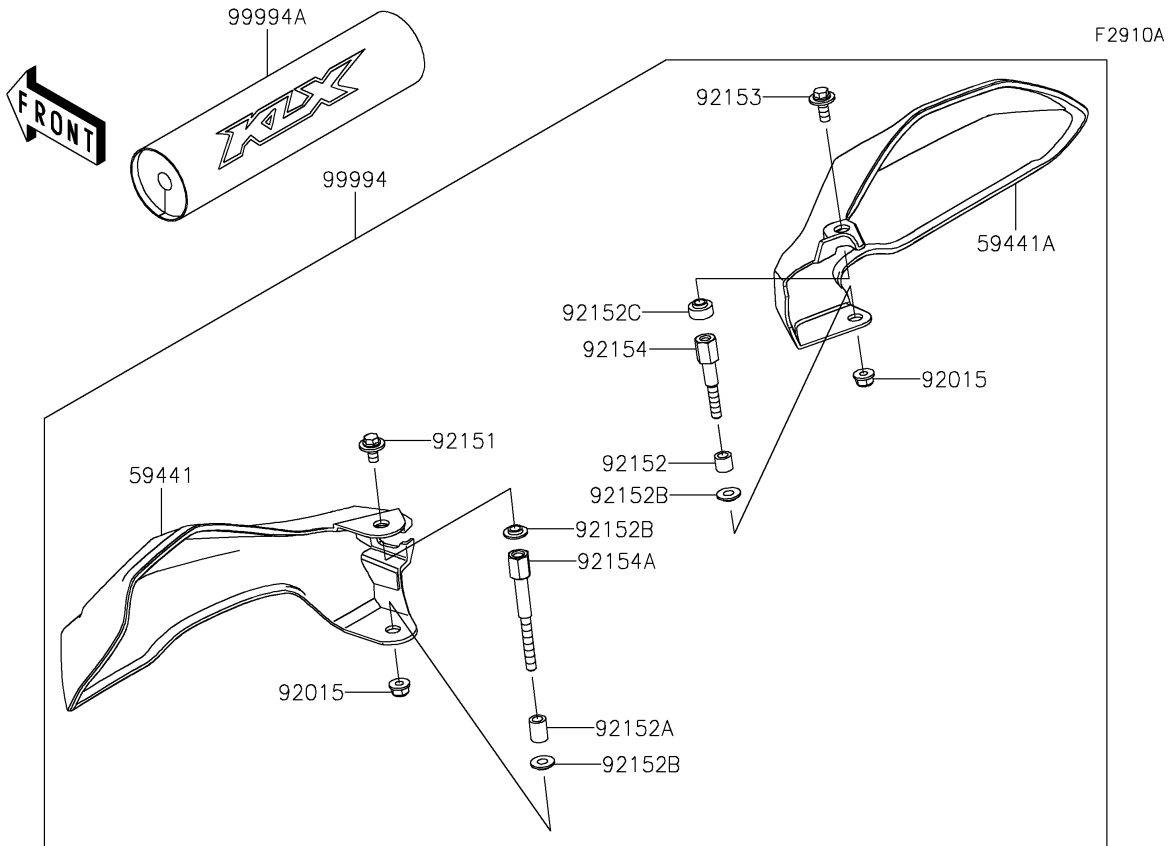

# 2022 KLX® 230R PARTS DIAGRAM

Accessory(Handle)

## 2022 KLX® 230R PARTS LIST

### Accessory(Handle)

ITEM NAME	PART NUMBER	QUANTITY
HOLDER-HANDLE,UPP,P.SILVER (Ref # 46012)	46012-0359-458	2
HOLDER-HANDLE,LWR,P.SILVER (Ref # 46012A)	46012-0360-458	2
COVER-HANDLE,LH,EBONY (Ref # 59441)	59441-0045-6C	1
COVER-HANDLE,RH,EBONY (Ref # 59441A)	59441-0046-6C	1
NUT,LOCK,FLANGED,6MM (Ref # 92015)	92015-1603	2
BOLT,6X12 (Ref # 92151)	92151-1985	1
COLLAR,6.5X10.5X9.3 (Ref # 92152)	92152-1992	1
COLLAR,6.5X10.5X14 (Ref # 92152A)	92152-2302	1
COLLAR,6.5X15X3.4 (Ref # 92152B)	92152-2314	3
COLLAR (Ref # 92152C)	92152-2592	1
BOLT,FLANGED,6X16 (Ref # 92153)	92153-1059	1
BOLT (Ref # 92154)	92154-1670	1
BOLT (Ref # 92154A)	92154-2359	1
HAND GUARD,EBONY (Ref # 99994)	99994-1248-6C	1
HANDLE-BAR PAD (Ref # 99994A)	99994-1274	1
FAT TYPE HANDLE BAR,P.SILVER (Ref # 99994B)	99994-1508-458	1