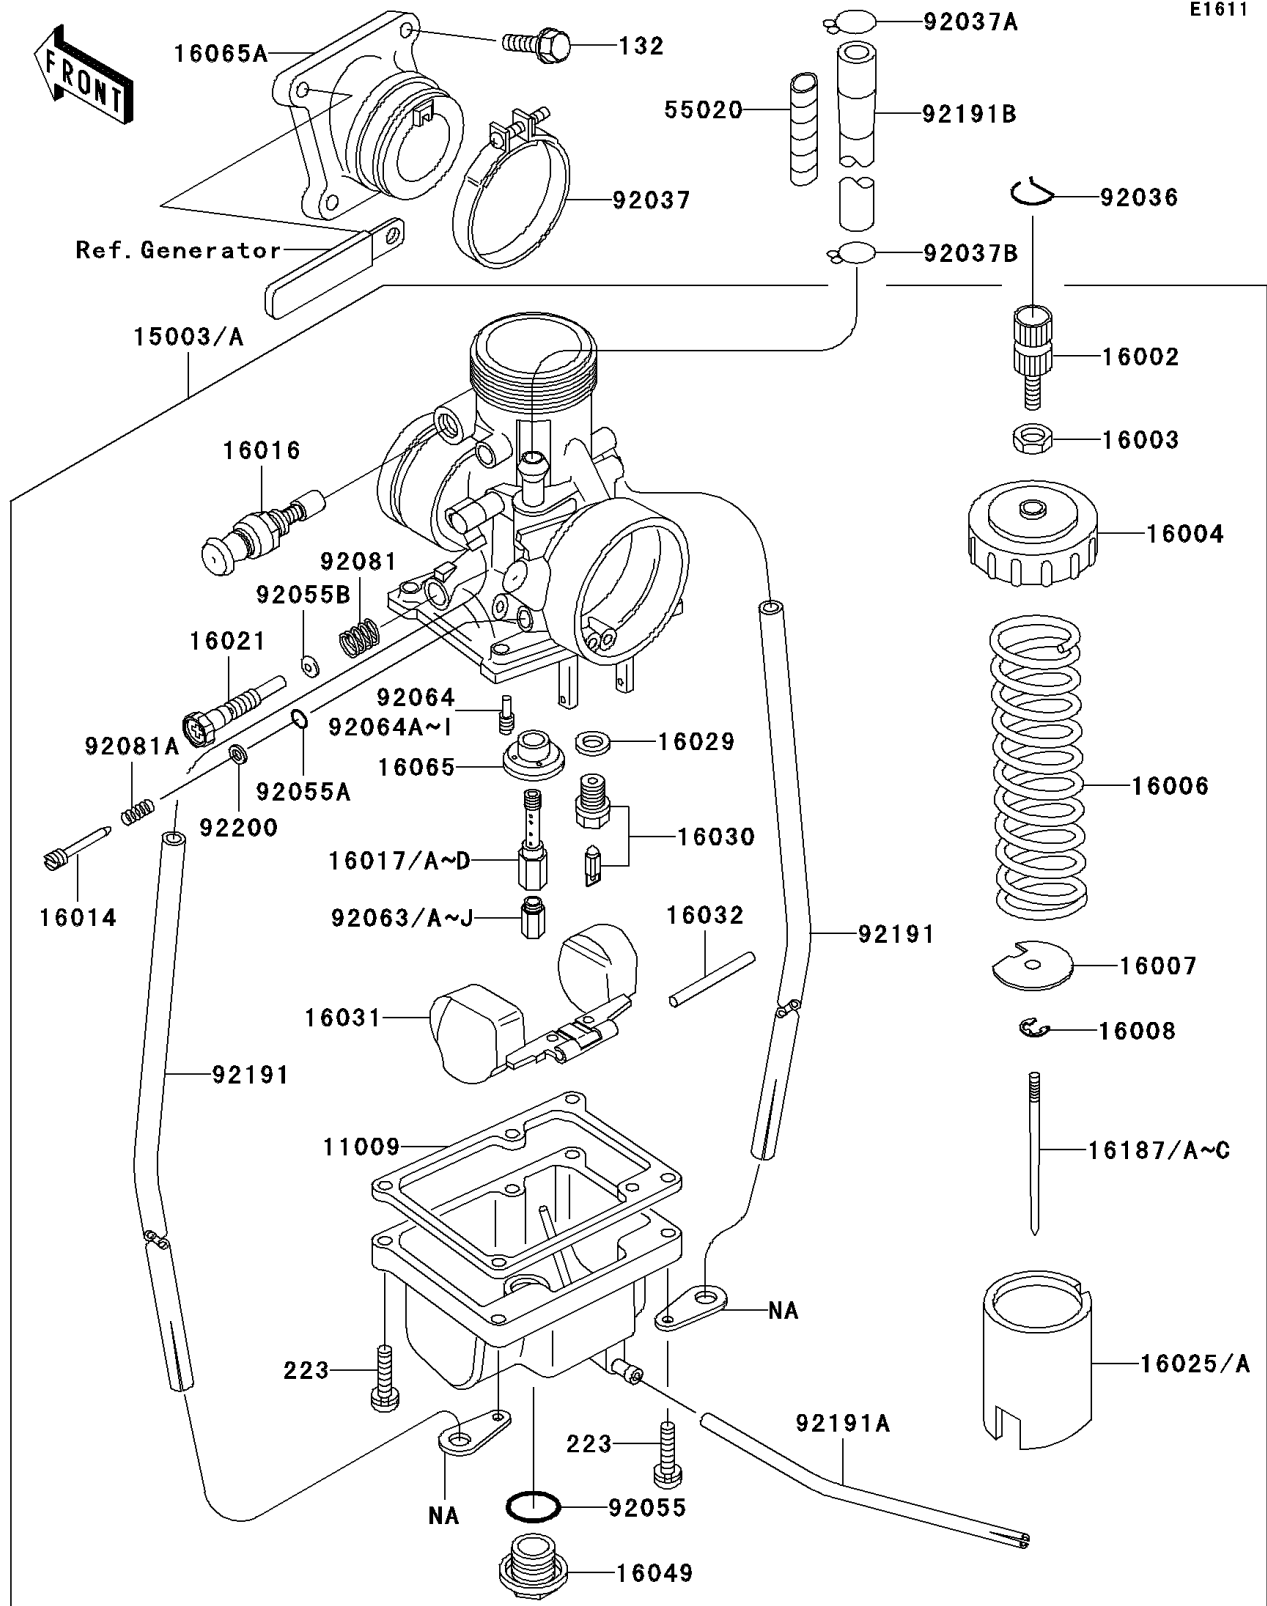

2003 KX65 PARTS DIAGRAM

Carburetor

E1611

2003 KX65 PARTS LIST

Carburetor

ITEM NAME	PART NUMBER	QUANTITY
GASKET,FLOAT CHAMBER (Ref # 11009)	11009-1147	1
CARBURETOR-ASSY (Ref # 15003A)	15003-1669	1
ADJUSTER-CABLE (Ref # 16002)	16002-011	1
NUT,ADJUST LOCK (Ref # 16003)	16003-006	1
CAP-CHAMBER (Ref # 16004)	16004-025	1
SPRING,THROTTLE VALVE (Ref # 16006)	16006-023	1
SEAT-SPRING,THROTTLE VALVE (Ref # 16007)	16007-023	1
CLAMP (Ref # 16008)	16008-1010	1
SCREW-PILOT AIR (Ref # 16014)	16014-1116	1
PLUNGER,STARTER (Ref # 16016)	16016-1052	1
JET-NEEDLE,N-8 (Ref # 16017)	16017-1412	1
JET-NEEDLE,0-0 (Ref # 16017A)	16017-1413	1
JET-NEEDLE,0-2 (Ref # 16017B)	16017-1414	1
JET-NEEDLE,0-4 (Ref # 16017C)	16017-1415	1
JET-NEEDLE,N-6 (Ref # 16017D)	16017-1418	1
SCREW-THROTTLE STOP (Ref # 16021)	16021-1224	1
VALVE-THROTTLE,CA1.5 (Ref # 16025)	16025-1040	1
GASKET,FLOAT VALVE SEAT (Ref # 16029)	16029-004	1
VALVE-FLOAT,#2.5 (Ref # 16030)	16030-1095	1
FLOAT (Ref # 16031)	16031-1005	1
PIN,FLOAT (Ref # 16032)	16032-003	1
COVER-MAIN JET (Ref # 16049)	16049-1001	1
HOLDER,JET NEEDLE (Ref # 16065)	16065-1020	1
HOLDER-CARBURETOR (Ref # 16065A)	16065-1366	1
NEEDLE-JET,5GSP68 (Ref # 16187B)	16187-1226	1
NEEDLE-JET,5GSP69 (Ref # 16187C)	16187-1227	1
GUARD,FUEL TUBE (Ref # 55020)	55020-1787	1
RING-SNAP (Ref # 92036)	92036-018	1
CLAMP (Ref # 92037)	92037-1305	1