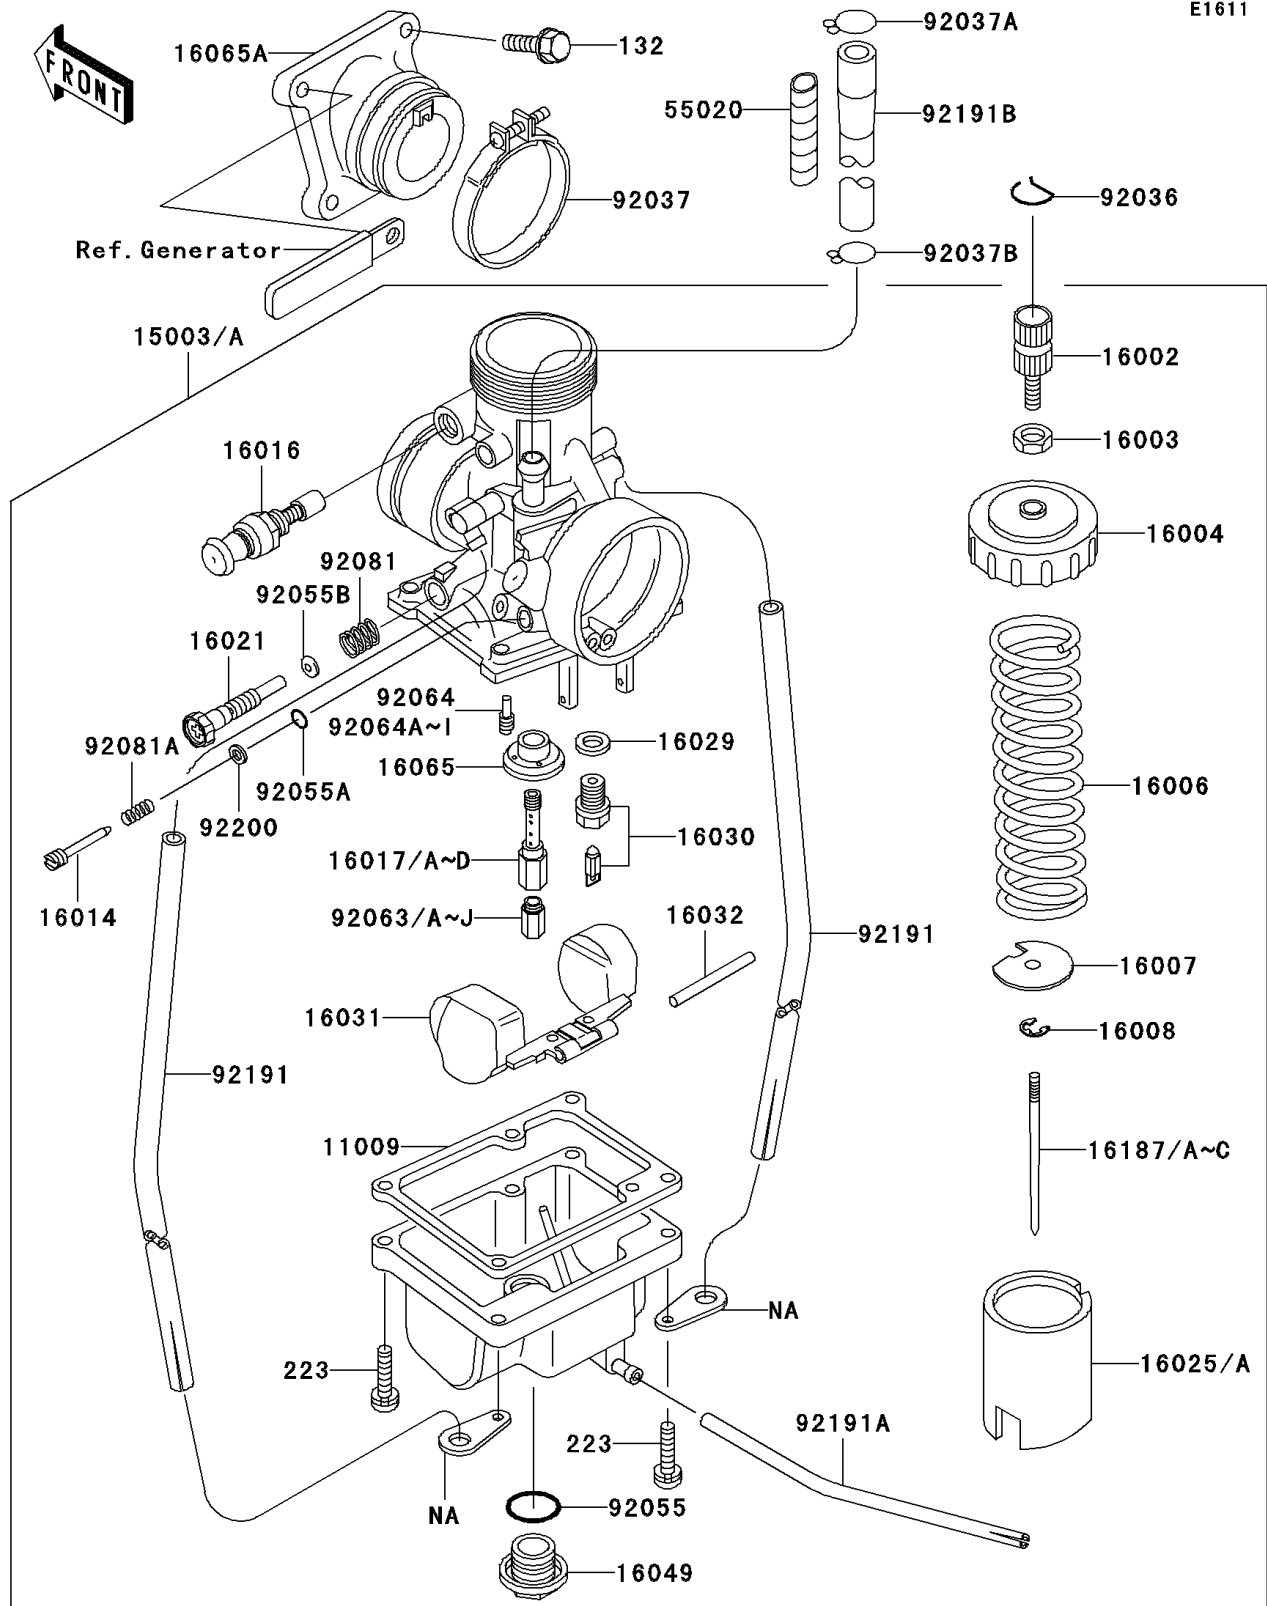

## 2001 KX65 PARTS DIAGRAM

Carburetor

E1611

## 2001 KX65 PARTS LIST

Carburetor

ITEM NAME	PART NUMBER	QUANTITY
GASKET,FLOAT CHAMBER (Ref # 11009)	11009-1147	1
CARBURETOR-ASSY (Ref # 15003)	15003-1651	1
ADJUSTER-CABLE (Ref # 16002)	16002-011	1
NUT,ADJUST LOCK (Ref # 16003)	16003-006	1
CAP-CHAMBER (Ref # 16004)	16004-025	1
SPRING,THROTTLE VALVE (Ref # 16006)	16006-023	1
SEAT-SPRING,THROTTLE VALVE (Ref # 16007)	16007-023	1
CLAMP (Ref # 16008)	16008-1010	1
SCREW-PILOT AIR (Ref # 16014)	16014-1116	1
PLUNGER,STARTER (Ref # 16016)	16016-1052	1
JET-NEEDLE,N-8 (Ref # 16017)	16017-1412	1
JET-NEEDLE,0-0 (Ref # 16017A)	16017-1413	1
JET-NEEDLE,0-2 (Ref # 16017B)	16017-1414	1
JET-NEEDLE,0-4 (Ref # 16017C)	16017-1415	1
JET-NEEDLE,N-6 (Ref # 16017D)	16017-1418	1
SCREW-THROTTLE STOP (Ref # 16021)	16021-1224	1
VALVE-THROTTLE,CA2.0 (Ref # 16025A)	16025-1224	1
GASKET,FLOAT VALVE SEAT (Ref # 16029)	16029-004	1
VALVE-FLOAT,#2.5 (Ref # 16030)	16030-1095	1
FLOAT (Ref # 16031)	16031-1005	1
PIN,FLOAT (Ref # 16032)	16032-003	1
COVER-MAIN JET (Ref # 16049)	16049-1001	1
HOLDER,JET NEEDLE (Ref # 16065)	16065-1020	1
HOLDER-CARBURETOR (Ref # 16065A)	16065-1366	1
NEEDLE-JET,5HS59 (Ref # 16187)	16187-1129	1
NEEDLE-JET,5HS64 (Ref # 16187A)	16187-1130	1
RING-SNAP (Ref # 92036)	92036-018	1
CLAMP (Ref # 92037)	92037-1305	1
CLAMP,TUBE (Ref # 92037A)	92037-147	1