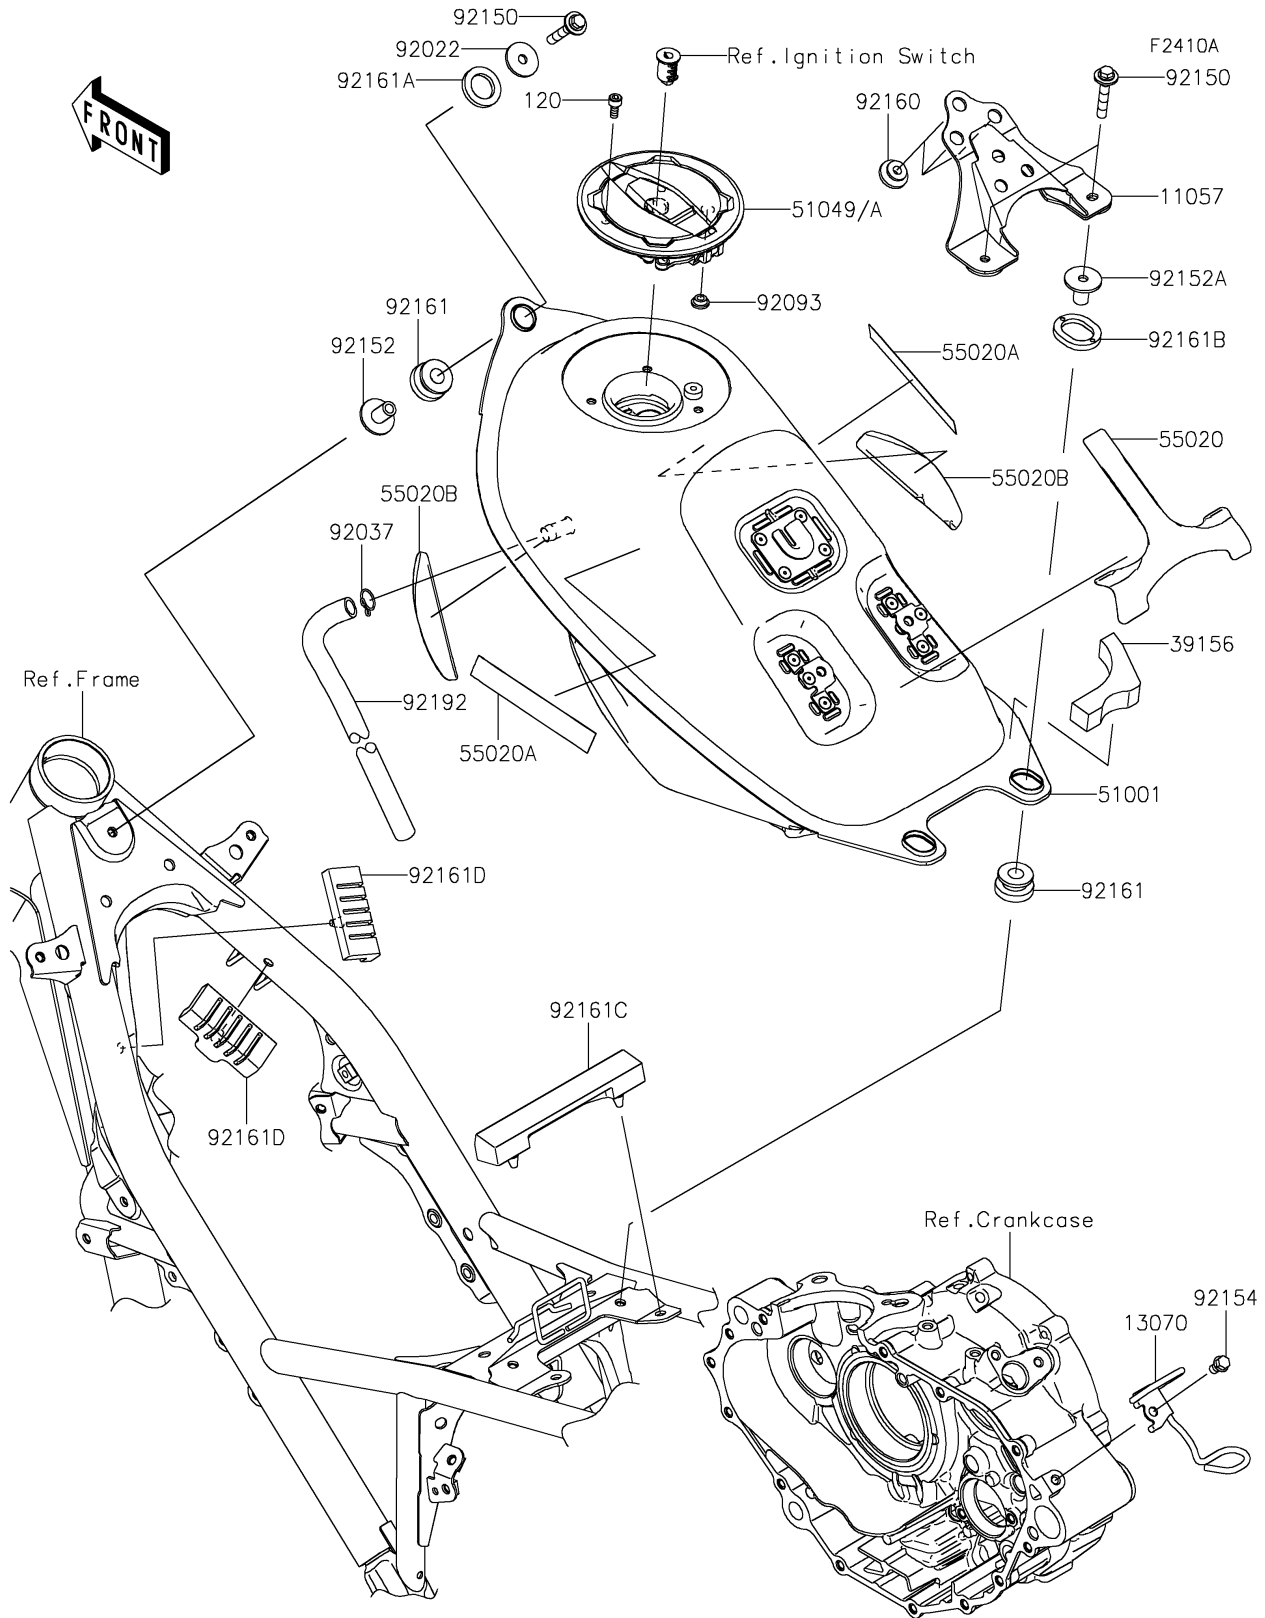

2021 KLX® 230R PARTS DIAGRAM

Fuel Tank(CA)

2021 KLX® 230R PARTS LIST

Fuel Tank(CA)

ITEM NAME	PART NUMBER	QUANTITY
BRACKET (Ref # 11057)	11057-4023	1
GUIDE (Ref # 13070)	13070-0909	1
PAD (Ref # 39156)	39156-2463	1
TANK-COMP-FUEL,F.S.BLACK (Ref # 51001)	51001-0902-25Q	1
CAP-TANK (Ref # 51049)	51049-0735	1
GUARD,FUEL TANK,UPP (Ref # 55020)	55020-2303	1
GUARD,FUEL TANK,SIDE L&R (Ref # 55020A)	55020-2304	2
GUARD,FUEL TANK,LWR (Ref # 55020B)	55020-2305	2
WASHER,6.5X24X2 (Ref # 92022)	92022-1690	1
CLAMP,12.5MM (Ref # 92037)	92037-1271	1
SEAL,FUEL TANK CAP (Ref # 92093)	92093-1030	1
BOLT,FLANGED,6X35 (Ref # 92150)	92150-1527	3
COLLAR,6.8X10X16 (Ref # 92152)	92152-2666	1
COLLAR (Ref # 92152A)	92152-2678	2
BOLT,FLANGED,6X10 (Ref # 92154)	92154-0459	1
DAMPER (Ref # 92160)	92160-1613	3
DAMPER,FUEL TANK (Ref # 92161)	92161-1392	3
DAMPER (Ref # 92161A)	92161-2216	1
DAMPER (Ref # 92161B)	92161-2217	2
DAMPER (Ref # 92161C)	92161-2231	1
DAMPER (Ref # 92161D)	92161-2286	2
TUBE,DRAIN (Ref # 92192)	92192-2305	1
BOLT-SOCKET,5X12 (Ref # 120)	120CA0512	4