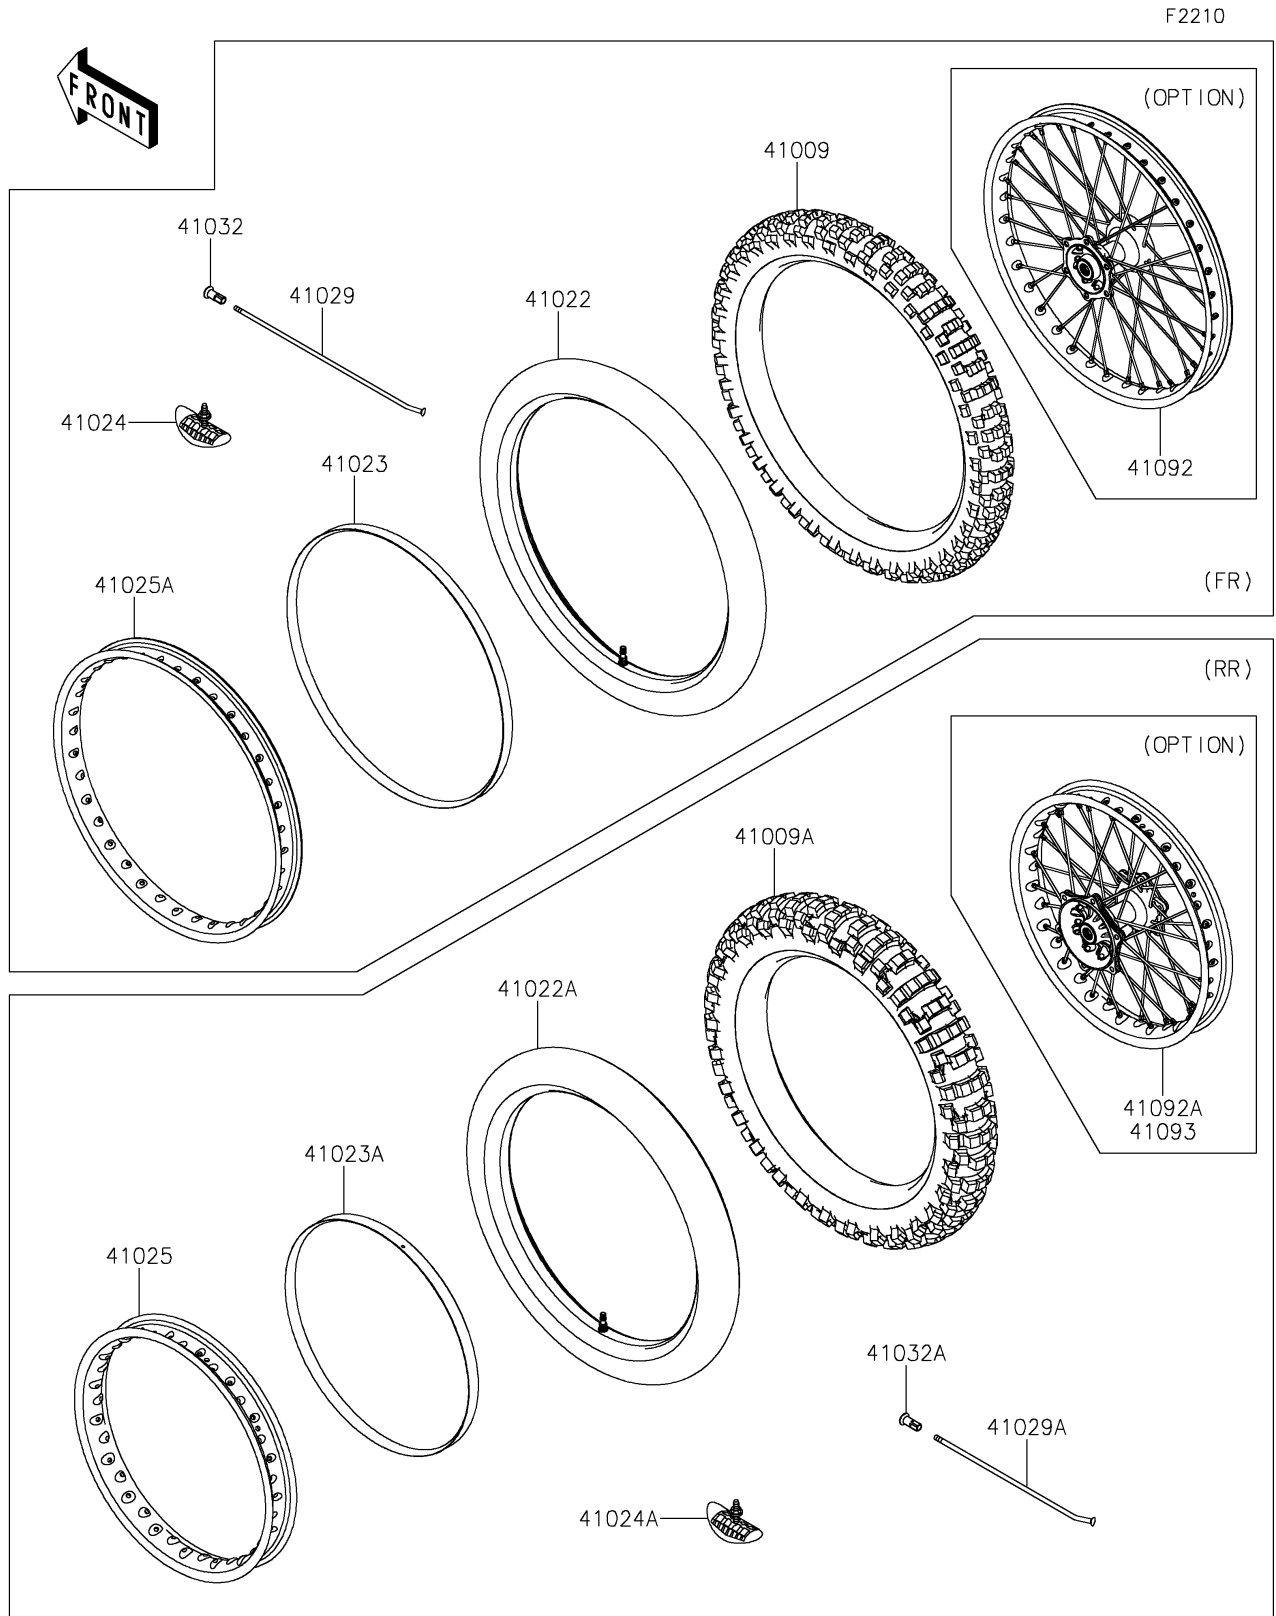

# 2021 KLX® 230R PARTS DIAGRAM

Wheels/Tires

## 2021 KLX® 230R PARTS LIST

### Wheels/Tires

ITEM NAME	PART NUMBER	QUANTITY
TIRE,FR,80/100-21 51M,D952F (Ref # 41009)	41009-0813	1
TIRE,RR,100/100-18 59M,D952 (Ref # 41009A)	41009-0814	1
TUBE-TIRE (Ref # 41022)	41022-0110	1
TUBE-TIRE (Ref # 41022A)	41022-0111	1
BAND-RIM,2.75-21 (Ref # 41023)	41023-0028	1
BAND-RIM,4.10-18 (Ref # 41023A)	41023-0029	1
STOPPER-RIM,1.60-M(DUNLOP) (Ref # 41024)	41024-010	1
STOPPER-RIM,1.85-M(DUNLOP) (Ref # 41024A)	41024-011	1
RIM,RR,18X1.85,SILVER (Ref # 41025)	41025-0399-WA	1
RIM,FR,21X1.60,SILVER (Ref # 41025A)	41025-0400-WA	1
SPOKE-INNER,225.5MMX162D (Ref # 41029)	41029-0105	36
SPOKE-INNER,186.5MMX162D (Ref # 41029A)	41029-0106	36
NIPPLE-SPOKE (Ref # 41032)	41032-0010	36
NIPPLE-SPOKE (Ref # 41032A)	41032-0013	36
WHEEL-SUB ASSY,FR,SILVER (Ref # 41092)	41092-0041-WA	1
WHEEL-SUB ASSY,RR,SILVER (Ref # 41092A)	41092-0042-WA	1