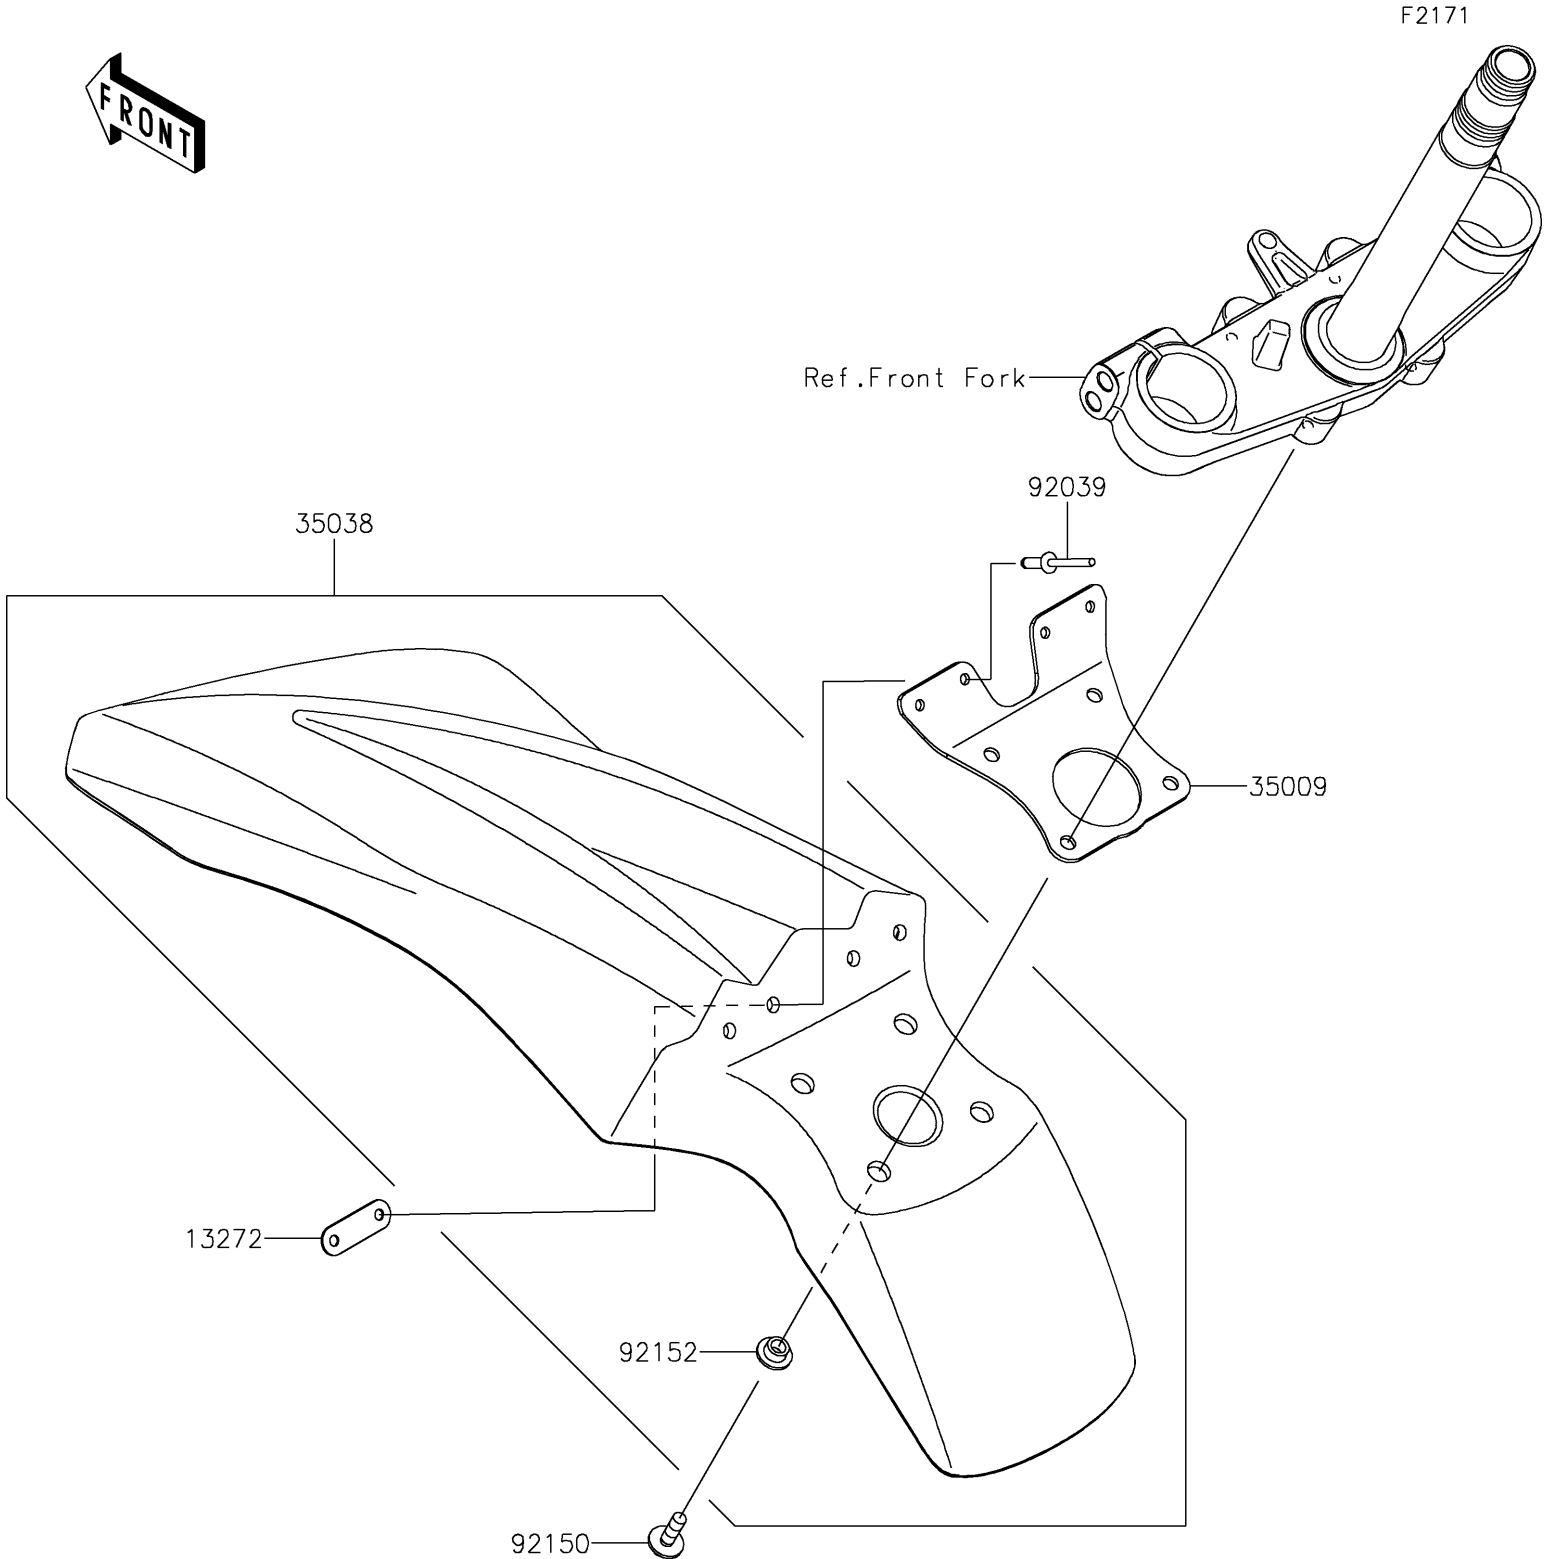

2022 KLX® 230R PARTS DIAGRAM

Front Fender(s)

2022 KLX® 230R PARTS LIST

Front Fender(s)

ITEM NAME	PART NUMBER	QUANTITY
PLATE (Ref # 13272)	13272-2832	2
BRACE (Ref # 35009)	35009-0046	1
FENDER-FRONT,L.GREEN (Ref # 35038)	35038-0013-290	1
RIVET (Ref # 92039)	92039-1281	4
BOLT,FLANGED,6X20 (Ref # 92150)	92150-1339	4
COLLAR,6.8X10(16)X6.6 (Ref # 92152)	92152-0842	4