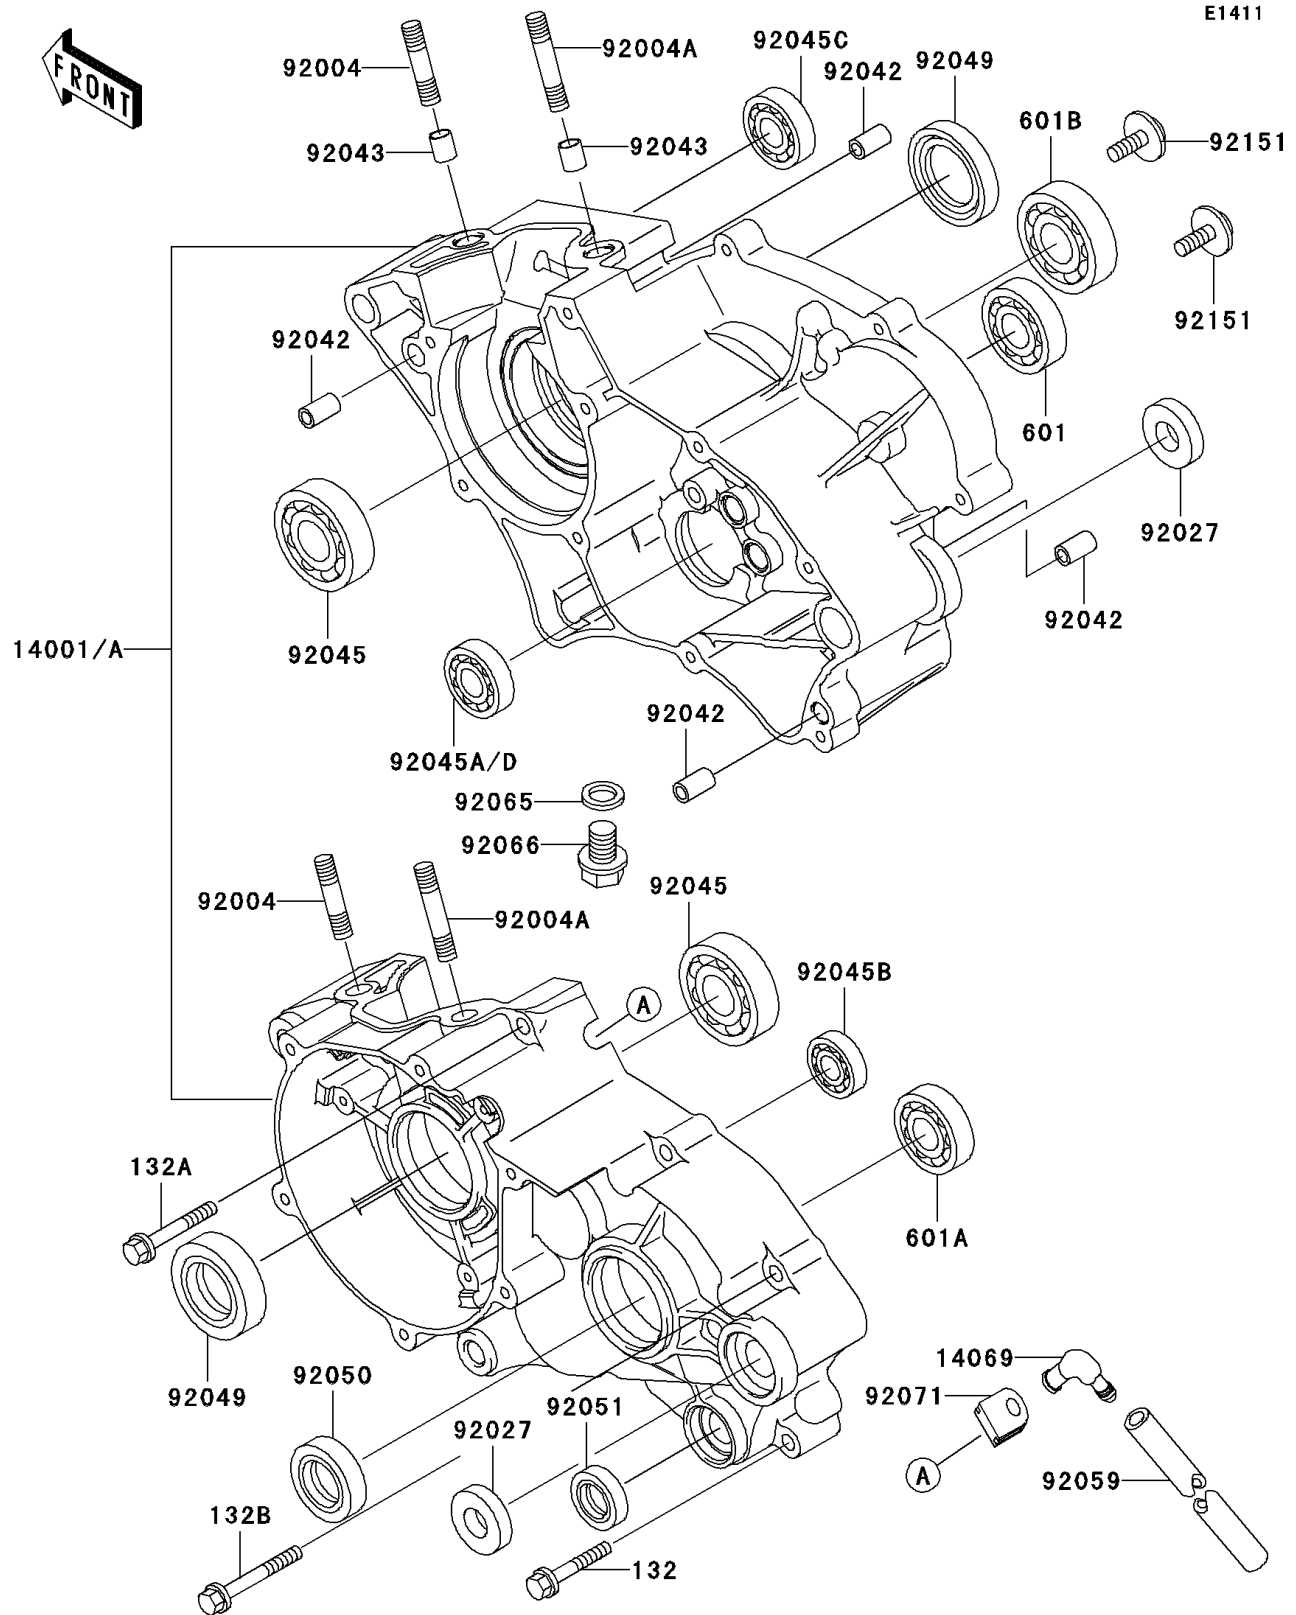

## 2003 KX65 PARTS DIAGRAM

Crankcase

## 2003 KX65 PARTS LIST

### Crankcase

ITEM NAME	PART NUMBER	QUANTITY
BOLT-FLANGED-SMALL (Ref # 132)	132G0635	1
BOLT-FLANGED-SMALL (Ref # 132A)	132G0640	1
BOLT-FLANGED-SMALL (Ref # 132B)	132G0655	1
BEARING-BALL,#6002 (Ref # 601)	601A6002	1
BEARING-BALL,#6004 (Ref # 601A)	601A6004	1
BEARING-BALL,#6203 (Ref # 601B)	601A6203	1
SET-CRANKCASE (Ref # 14001A)	14001-1318	1
BREATHER,CRANKCASE (Ref # 14069)	14069-002	1
STUD,8X28.5 (Ref # 92004)	92004-1245	1
STUD,8X37 (Ref # 92004A)	92004-1246	1
COLLAR,12.1X26X6 (Ref # 92027)	92027-1744	1
PIN,DOWEL,6.3X8X14 (Ref # 92042)	92042-007	1
PIN,8.2X10X14 (Ref # 92043)	92043-1264	1
BEARING-BALL,R-6304C3 (Ref # 92045)	92045-1059	1
BEARING-BALL,6001C3ML01 (Ref # 92045B)	92045-1235	1
BEARING-BALL,626MC3 (Ref # 92045C)	92045-1304	1
BEARING-BALL,6805JRZ (Ref # 92045D)	92045-1432	1
SEAL-OIL,SD20407GS (Ref # 92049)	92049-1188	1
SEAL-OIL,SC25376 (Ref # 92050)	92050-013	1
SEAL-OIL,TB13225.5 (Ref # 92051)	92051-005	1
TUBE,6X9X280 (Ref # 92059)	92059-1074	1
GASKET,10.5X16X1 (Ref # 92065)	92065-058	1
PLUG,DRAIN (Ref # 92066)	92066-1437	1
GROMMET,BREATHER (Ref # 92071)	92071-042	1
BOLT,6X16 (Ref # 92151)	92151-1762	1