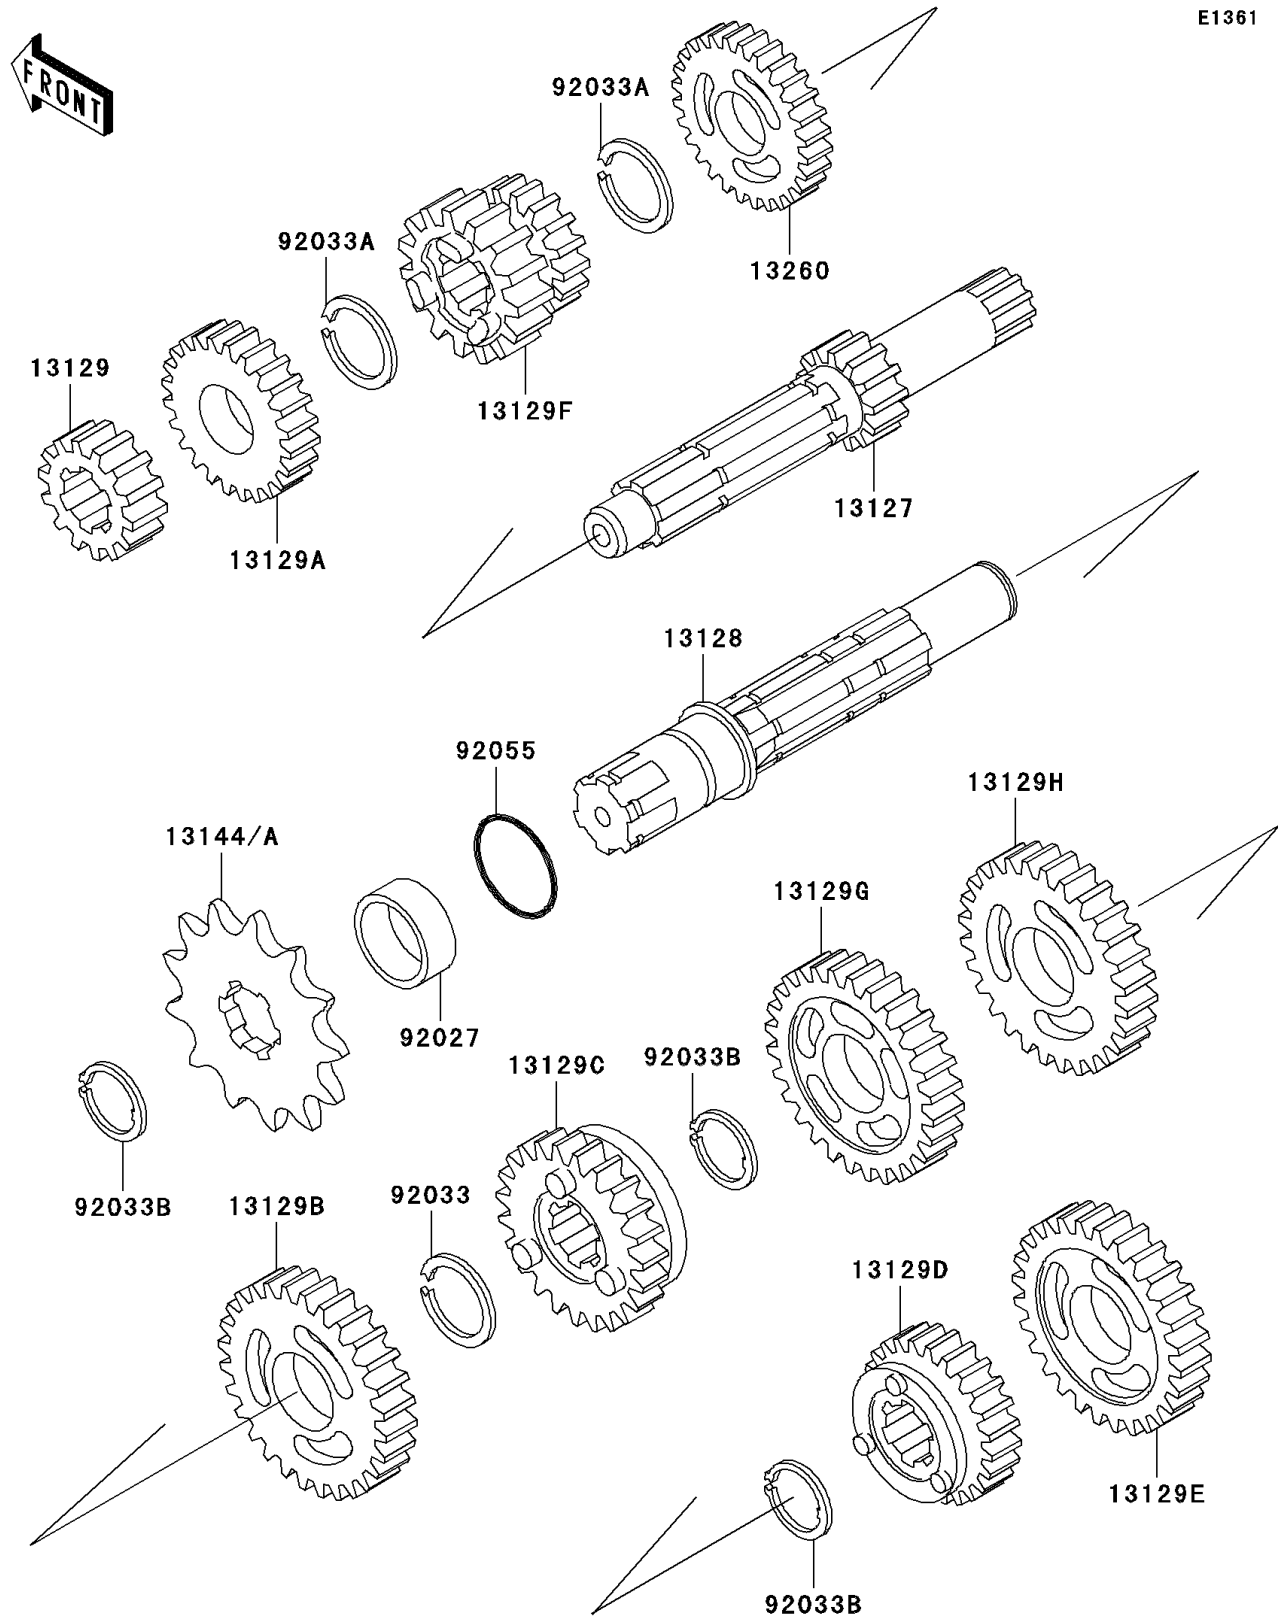

## 2003 KX65 PARTS DIAGRAM

Transmission

E1361

## 2003 KX65 PARTS LIST

Transmission

ITEM NAME	PART NUMBER	QUANTITY
SHAFT-TRANSMISSION INPUT,13T (Ref # 13127)	13127-1105	1
SHAFT-TRANSMISSION OUTPUT (Ref # 13128)	13128-1028	1
GEAR,INPUT 2ND,16T (Ref # 13129)	13129-1215	1
GEAR,INPUT 5TH,23T (Ref # 13129A)	13129-1343	1
GEAR,OUTPUT 2ND,34T (Ref # 13129B)	13129-1345	1
GEAR,OUTPUT 5TH,28T (Ref # 13129C)	13129-1348	1
GEAR,OUTPUT TOP,26T (Ref # 13129D)	13129-1349	1
GEAR,OUTPUT LOW,37T (Ref # 13129E)	13129-1515	1
GEAR,INPUT 3RD&4TH,21T&18T (Ref # 13129F)	13129-1611	1
GEAR,OUTPUT 4TH,30T (Ref # 13129G)	13129-1612	1
GEAR,OUTPUT 3RD,31T (Ref # 13129H)	13129-1654	1
SPROCKET-OUTPUT,14T (Ref # 13144)	13144-1022	1
SPROCKET-OUTPUT,13T (Ref # 13144A)	13144-1023	1
GEAR,INPUT TOP,24T (Ref # 13260)	13260-1542	1
COLLAR,20X25X12.5 (Ref # 92027)	92027-1077	1
RING-SNAP,18MM (Ref # 92033)	92033-029	1
RING-SNAP,17MM (Ref # 92033A)	92033-1060	1
RING-SNAP,18MM (Ref # 92033B)	92033-1079	1
RING-O,17.5X1.5 (Ref # 92055)	92055-022	1