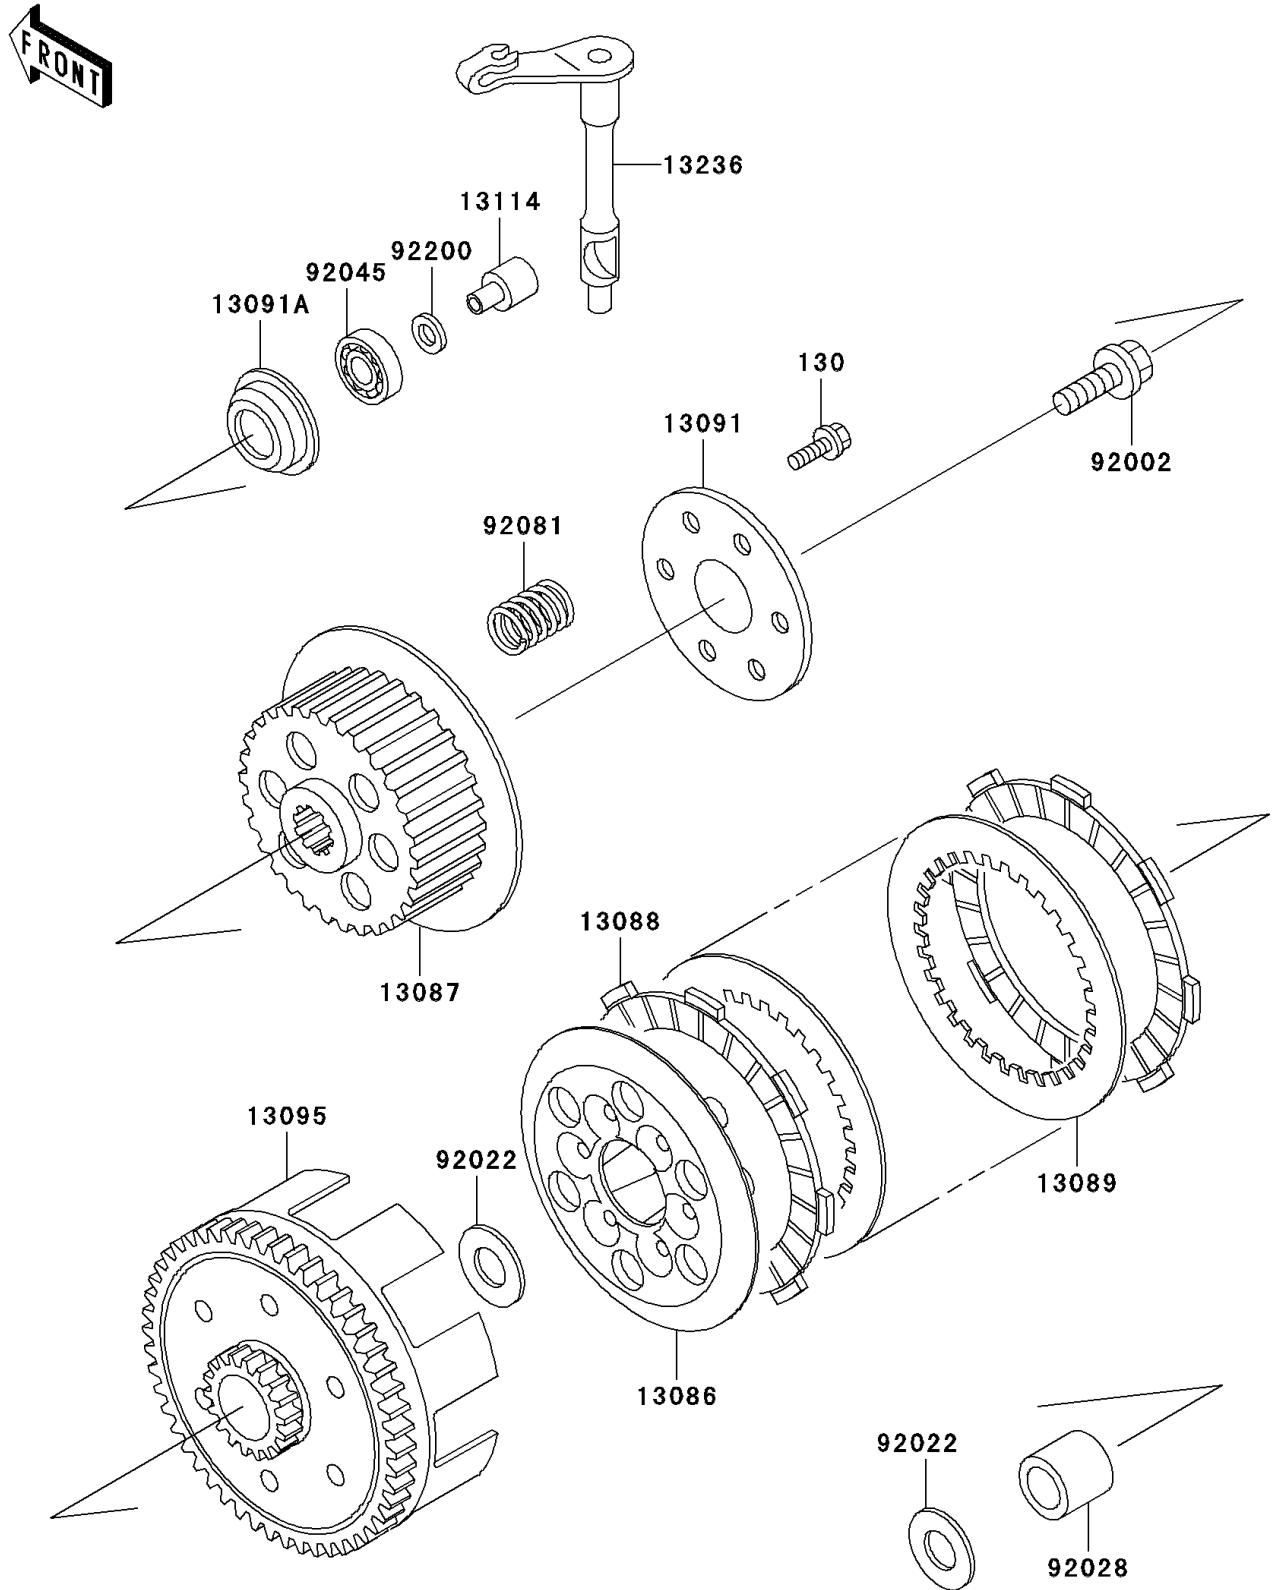

2003 KX65 PARTS DIAGRAM

Clutch

E1350

2003 KX65 PARTS LIST

Clutch

ITEM NAME	PART NUMBER	QUANTITY
BOLT-FLANGED (Ref # 130)	130P0520	1
WHEEL-CLUTCH (Ref # 13086)	13086-1002	1
HUB-CLUTCH (Ref # 13087)	13087-1051	1
PLATE-FRICTION (Ref # 13088)	13088-1010	1
PLATE-CLUTCH (Ref # 13089)	13089-1087	1
HOLDER,CLUTCH SPRING (Ref # 13091)	13091-1115	1
HOLDER,CLUTCH PUSHER (Ref # 13091A)	13091-1133	1
HOUSING-COMP-CLUTCH (Ref # 13095)	13095-1042	1
PUSHER-CLUTCH (Ref # 13114)	13114-1055	1
LEVER-COMP,RELEASE (Ref # 13236)	13236-1338	1
BOLT,10X30 (Ref # 92002)	92002-1697	1
WASHER,17.3X28X1 (Ref # 92022)	92022-255	1
BUSHING (Ref # 92028)	92028-1967	1
BEARING-BALL,627 (Ref # 92045)	92045-1236	1
SPRING,CLUTCH (Ref # 92081)	92081-1175	1
WASHER,7X12.5X0.8 (Ref # 92200)	92200-1197	1