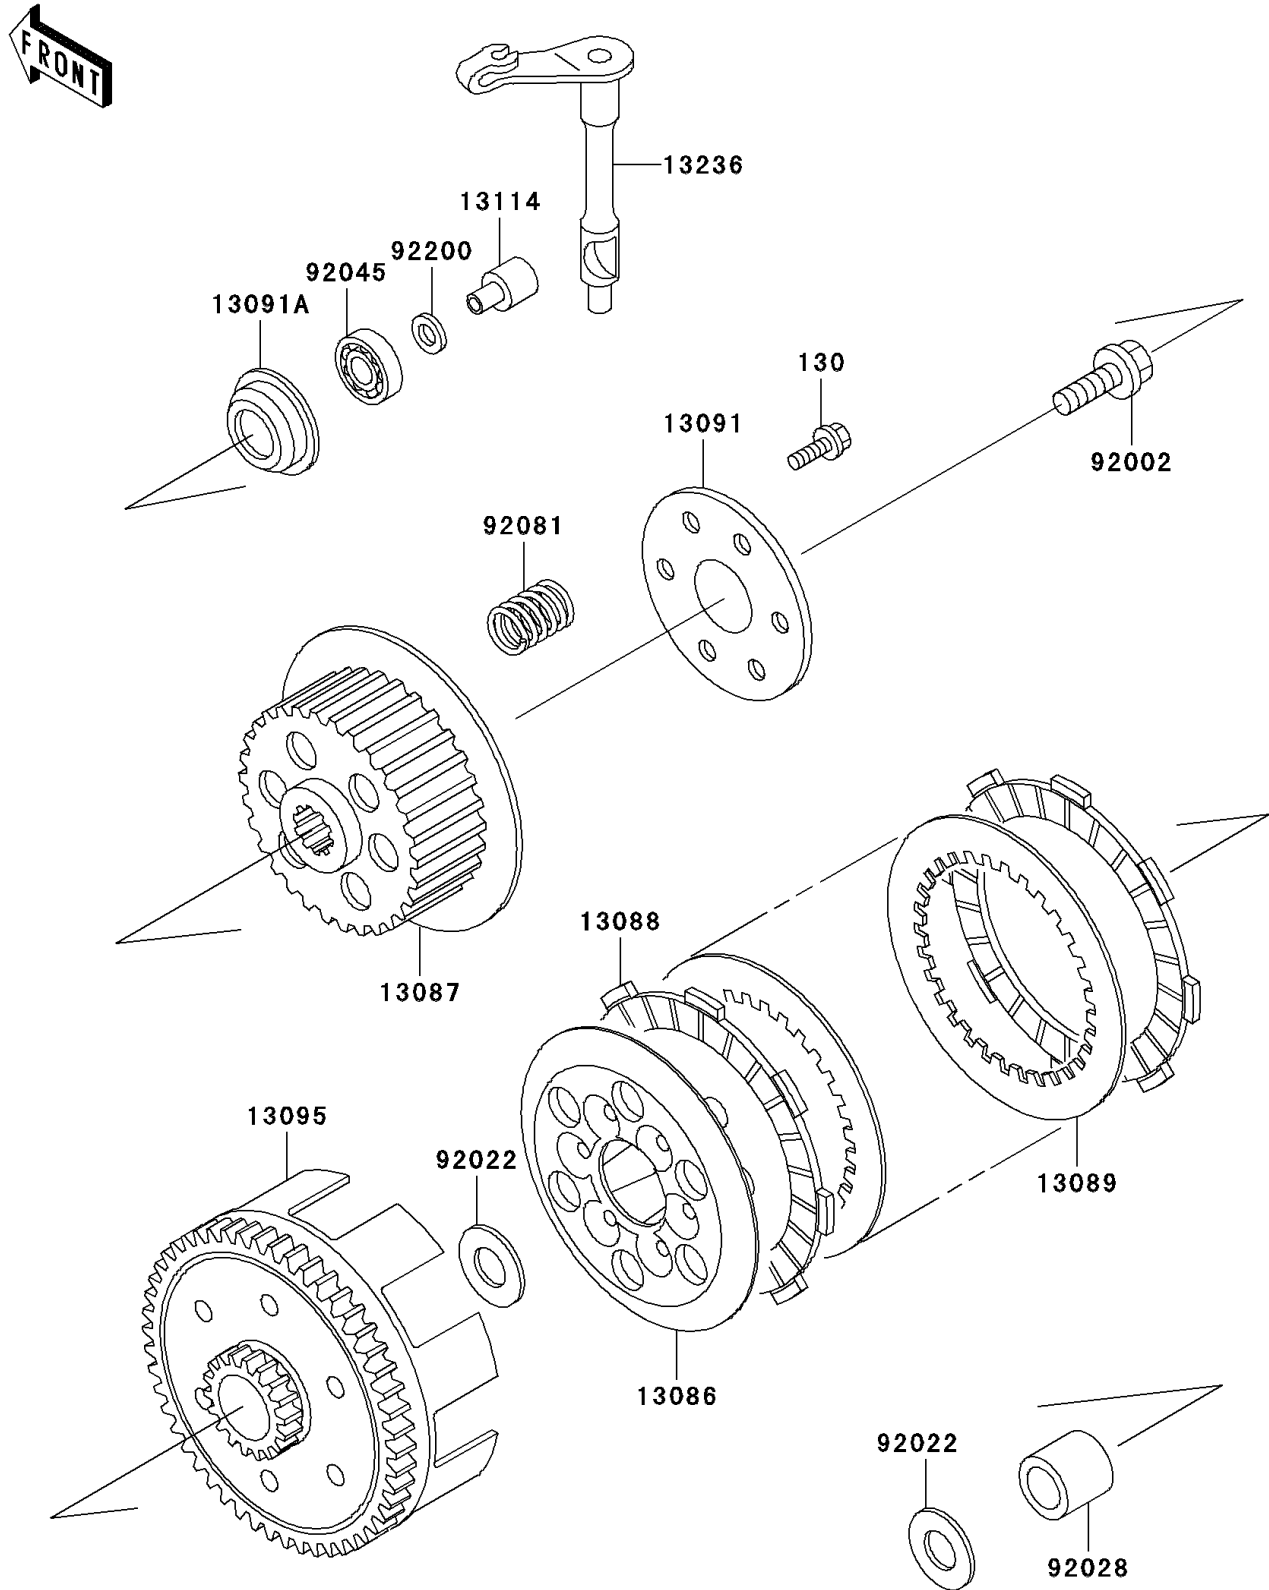

2001 KX65 PARTS DIAGRAM

Clutch

E1350

2001 KX65 PARTS LIST

Clutch

ITEM NAME	PART NUMBER	QUANTITY
BOLT-FLANGED (Ref # 130)	130P0520	1
WHEEL-CLUTCH (Ref # 13086)	13086-1002	1
HUB-CLUTCH (Ref # 13087)	13087-1051	1
PLATE-FRICTION (Ref # 13088)	13088-1010	1
PLATE-CLUTCH (Ref # 13089)	13089-1087	1
HOLDER,CLUTCH SPRING (Ref # 13091)	13091-1115	1
HOLDER,CLUTCH PUSHER (Ref # 13091A)	13091-1133	1
HOUSING-COMP-CLUTCH (Ref # 13095)	13095-1042	1
PUSHER-CLUTCH (Ref # 13114)	13114-1055	1
LEVER-COMP,RELEASE (Ref # 13236)	13236-1338	1
BOLT,10X30 (Ref # 92002)	92002-1697	1
WASHER,17.3X28X1 (Ref # 92022)	92022-255	1
BUSHING (Ref # 92028)	92028-1967	1
BEARING-BALL,627 (Ref # 92045)	92045-1236	1
SPRING,CLUTCH (Ref # 92081)	92081-1175	1
WASHER,7X12.5X0.8 (Ref # 92200)	92200-1197	1