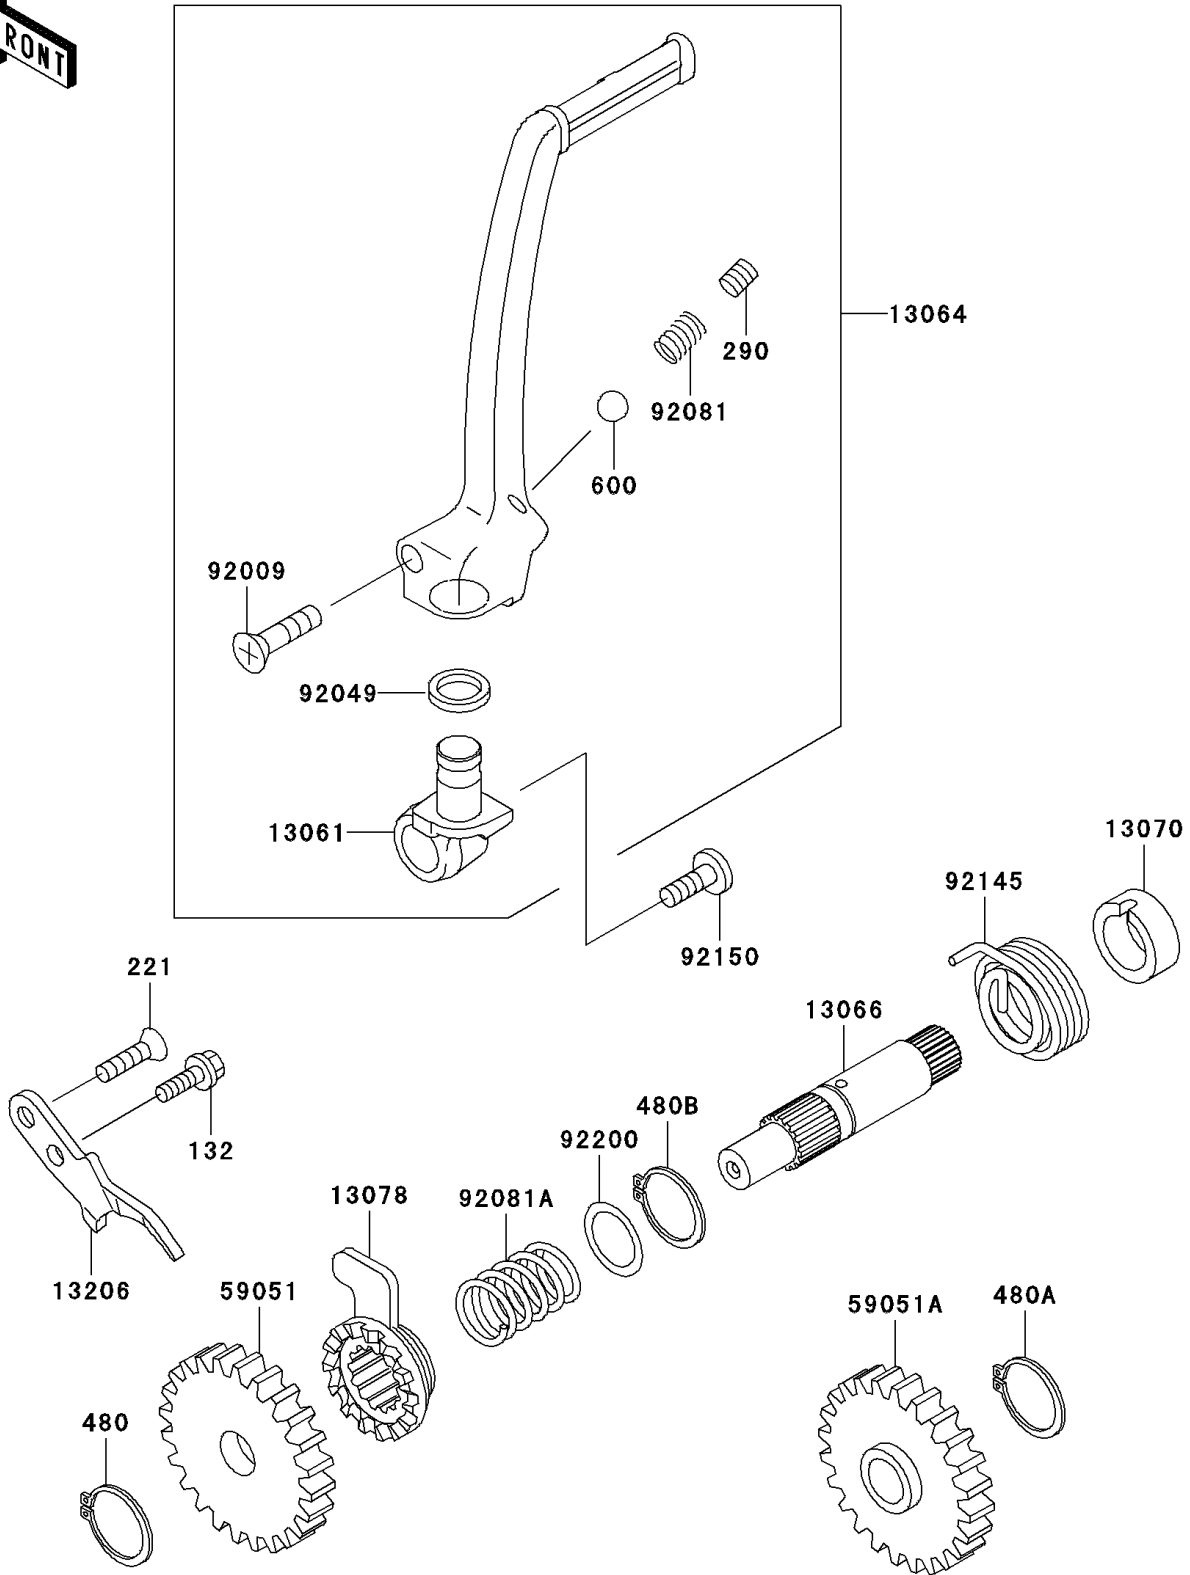

2003 KX65 PARTS DIAGRAM

Kickstarter Mechanism

E1340

2003 KX65 PARTS LIST

Kickstarter Mechanism

ITEM NAME	PART NUMBER	QUANTITY
BOLT-FLANGED-SMALL (Ref # 132)	132G0616	1
SCREW-CSK-CROS,6X18 (Ref # 221)	221B0618	1
SCREW-SET-SOCKET (Ref # 290)	290P0808	1
CIRCLIP-TYPE-C,12MM (Ref # 480)	480J1200	1
CIRCLIP-TYPE-C,15MM (Ref # 480A)	480J1500	1
CIRCLIP-TYPE-C,16MM (Ref # 480B)	480J1600	1
BALL-STEEL,1/4" (Ref # 600)	600A0800	1
BOSS,KICK PEDAL (Ref # 13061)	13061-1712	1
LEVER-ASSY-KICK,PEDAL (Ref # 13064)	13064-1196	1
SHAFT-KICK (Ref # 13066)	13066-1097	1
GUIDE (Ref # 13070)	13070-1314	1
RATCHET (Ref # 13078)	13078-1004	1
GUIDE-KICK (Ref # 13206)	13206-1067	1
GEAR-SPUR,32T (Ref # 59051)	59051-1026	1
GEAR-SPUR,30T (Ref # 59051A)	59051-1027	1
SCREW,6X27 (Ref # 92009)	92009-1607	1
SEAL-OIL,SR12162.5 (Ref # 92049)	92049-1468	1
SPRING,KICK PEDAL (Ref # 92081)	92081-020	1
SPRING,RATCHET (Ref # 92081A)	92081-122	1
SPRING (Ref # 92145)	92145-1058	1
BOLT,SOCKET,6X16 (Ref # 92150)	92150-1673	1
WASHER,KICKSHAFT (Ref # 92200)	92200-1209	1