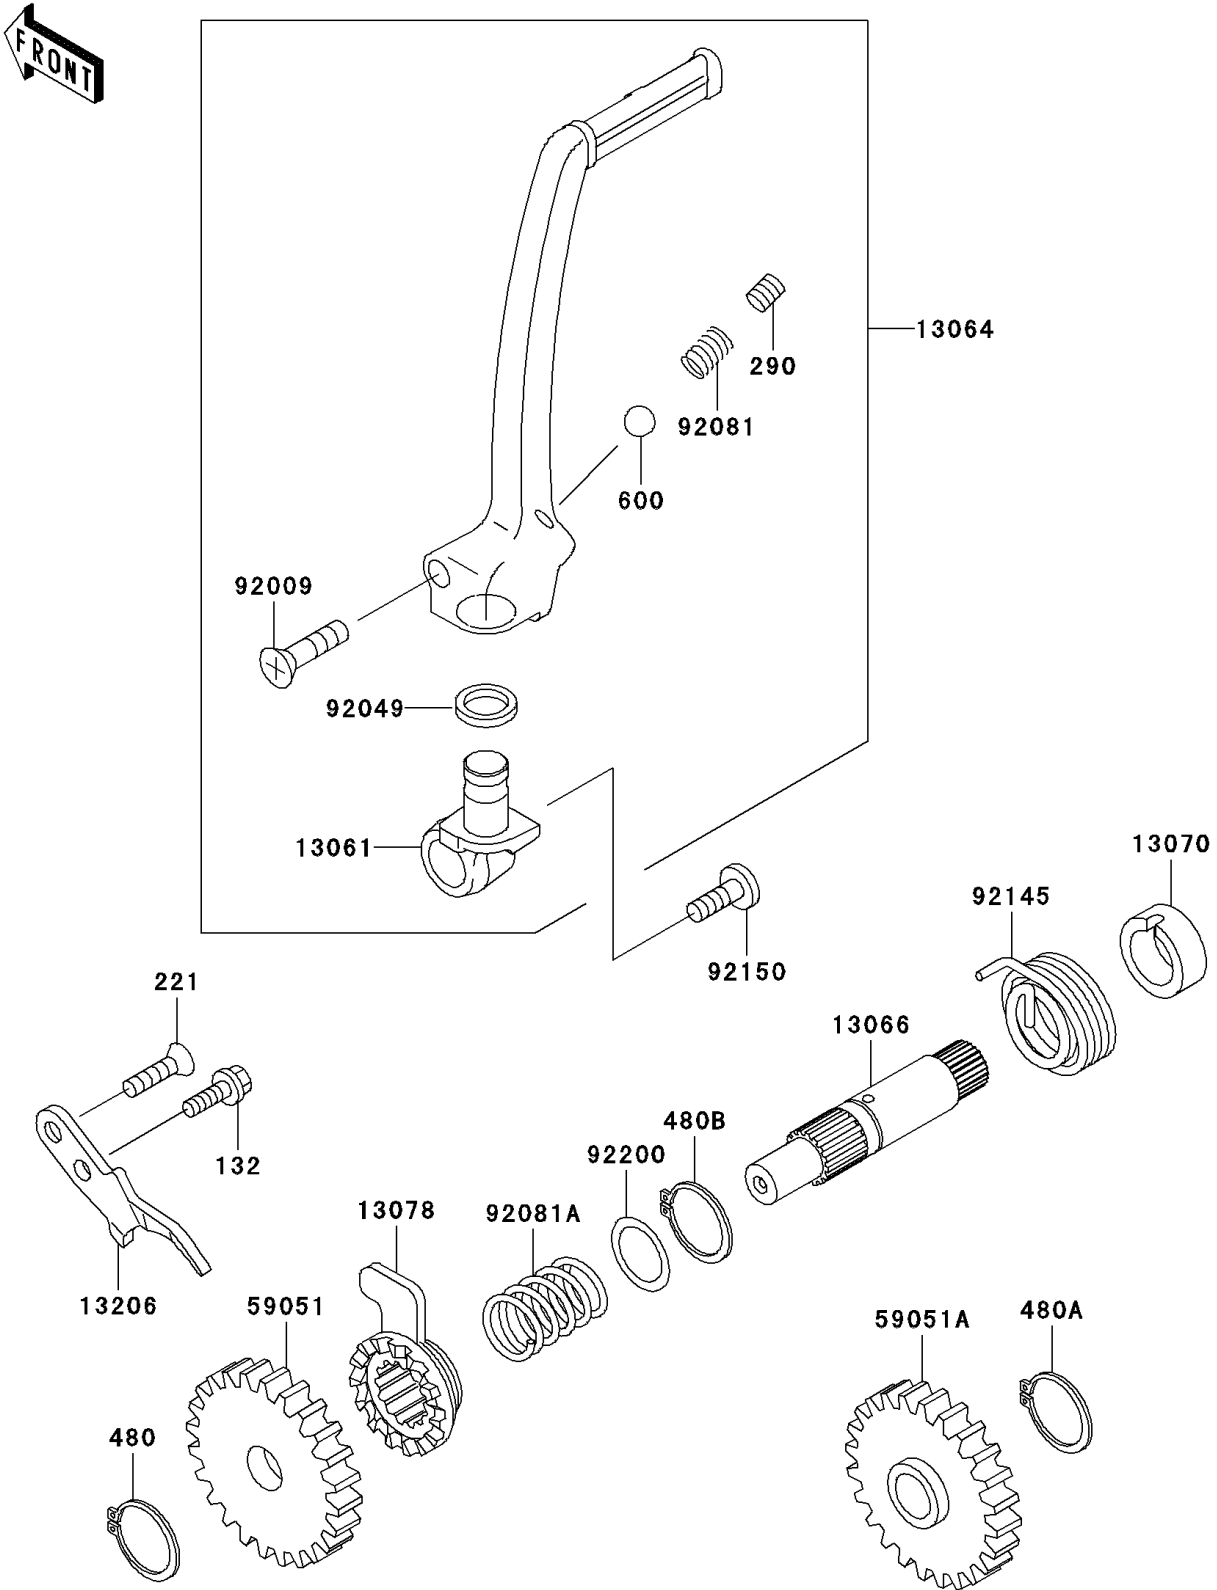

2001 KX65 PARTS DIAGRAM

Kickstarter Mechanism

E1340

2001 KX65 PARTS LIST

Kickstarter Mechanism

ITEM NAME	PART NUMBER	QUANTITY
BOLT-FLANGED-SMALL (Ref # 132)	132G0616	1
SCREW-CSK-CROS,6X18 (Ref # 221)	221B0618	1
SCREW-SET-SOCKET (Ref # 290)	290P0808	1
CIRCLIP-TYPE-C,12MM (Ref # 480)	480J1200	1
CIRCLIP-TYPE-C,15MM (Ref # 480A)	480J1500	1
CIRCLIP-TYPE-C,16MM (Ref # 480B)	480J1600	1
BALL-STEEL,1/4" (Ref # 600)	600A0800	1
BOSS,KICK PEDAL (Ref # 13061)	13061-1712	1
LEVER-ASSY-KICK,PEDAL (Ref # 13064)	13064-1196	1
SHAFT-KICK (Ref # 13066)	13066-1097	1
GUIDE (Ref # 13070)	13070-1314	1
RATCHET (Ref # 13078)	13078-1004	1
GUIDE-KICK (Ref # 13206)	13206-1067	1
GEAR-SPUR,32T (Ref # 59051)	59051-1026	1
GEAR-SPUR,30T (Ref # 59051A)	59051-1027	1
SCREW,6X27 (Ref # 92009)	92009-1607	1
SEAL-OIL,SR12162.5 (Ref # 92049)	92049-1468	1
SPRING,KICK PEDAL (Ref # 92081)	92081-020	1
SPRING,RATCHET (Ref # 92081A)	92081-122	1
SPRING (Ref # 92145)	92145-1058	1
BOLT,SOCKET,6X16 (Ref # 92150)	92150-1673	1
WASHER,KICKSHAFT (Ref # 92200)	92200-1209	1