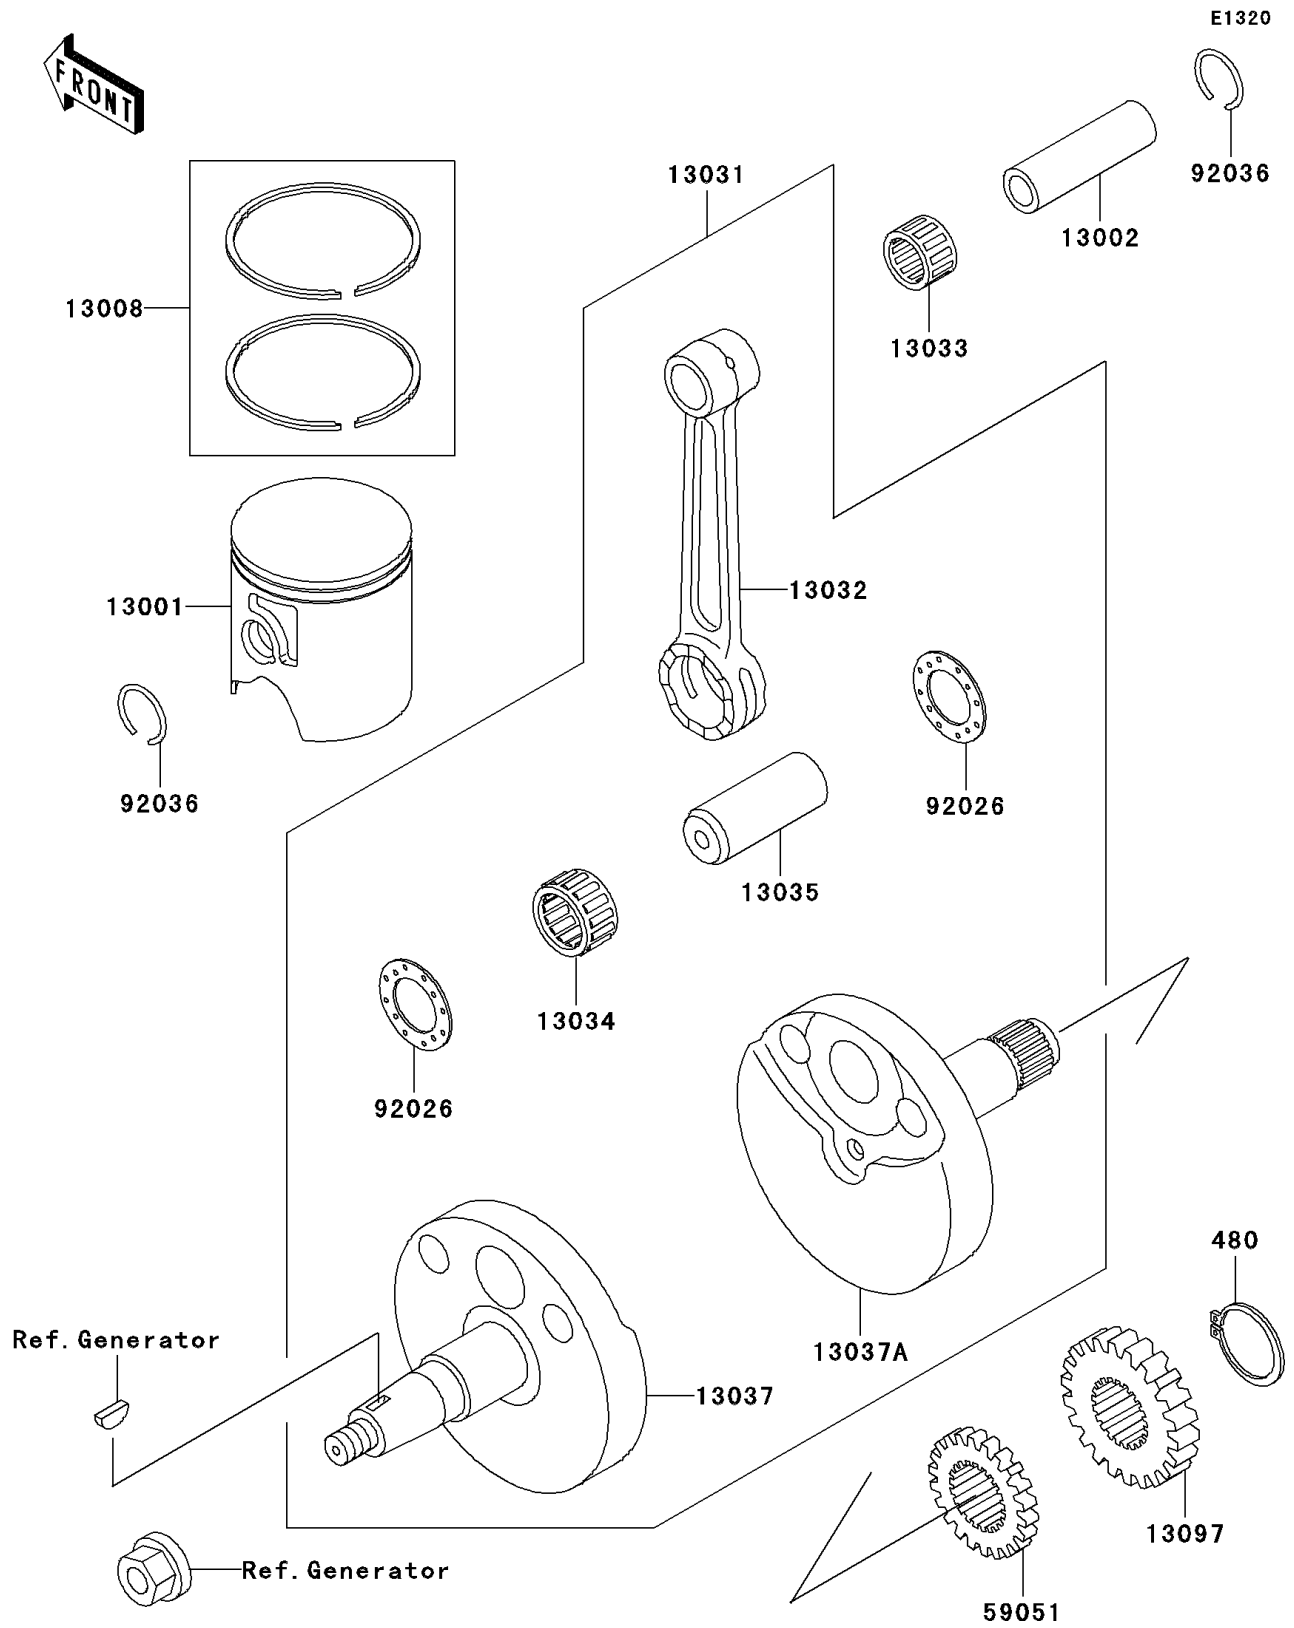

## 2001 KX65 PARTS DIAGRAM

Crankshaft/Piston(s)

## 2001 KX65 PARTS LIST

Crankshaft/Piston(s)

ITEM NAME	PART NUMBER	QUANTITY
CIRCLIP-TYPE-C,16MM (Ref # 480)	480J1600	1
PISTON-ENGINE (Ref # 13001)	13001-1630	1
PIN-PISTON (Ref # 13002)	13002-1119	1
RING-SET-PISTON (Ref # 13008)	13008-1199	1
CRANKSHAFT-COMP (Ref # 13031)	13031-1467	1
ROD-CONNECTING (Ref # 13032)	13032-1246	1
BEARING-NEEDLE,72KTV030 (Ref # 13033)	13033-028	1
BEARING-BIG END,B4 (Ref # 13034)	13034-1107	1
PIN-CRANK (Ref # 13035)	13035-1002	1
CRANKSHAFT,LH (Ref # 13037)	13037-1615	1
CRANKSHAFT,RH (Ref # 13037A)	13037-1616	1
GEAR-PRIMARY SPUR,22T (Ref # 13097)	13097-1413	1
GEAR-SPUR,PUMP,23T (Ref # 59051)	59051-1146	1
SPACER (Ref # 92026)	92026-1522	1
RING-SNAP,PISTON PIN (Ref # 92036)	92036-007	1