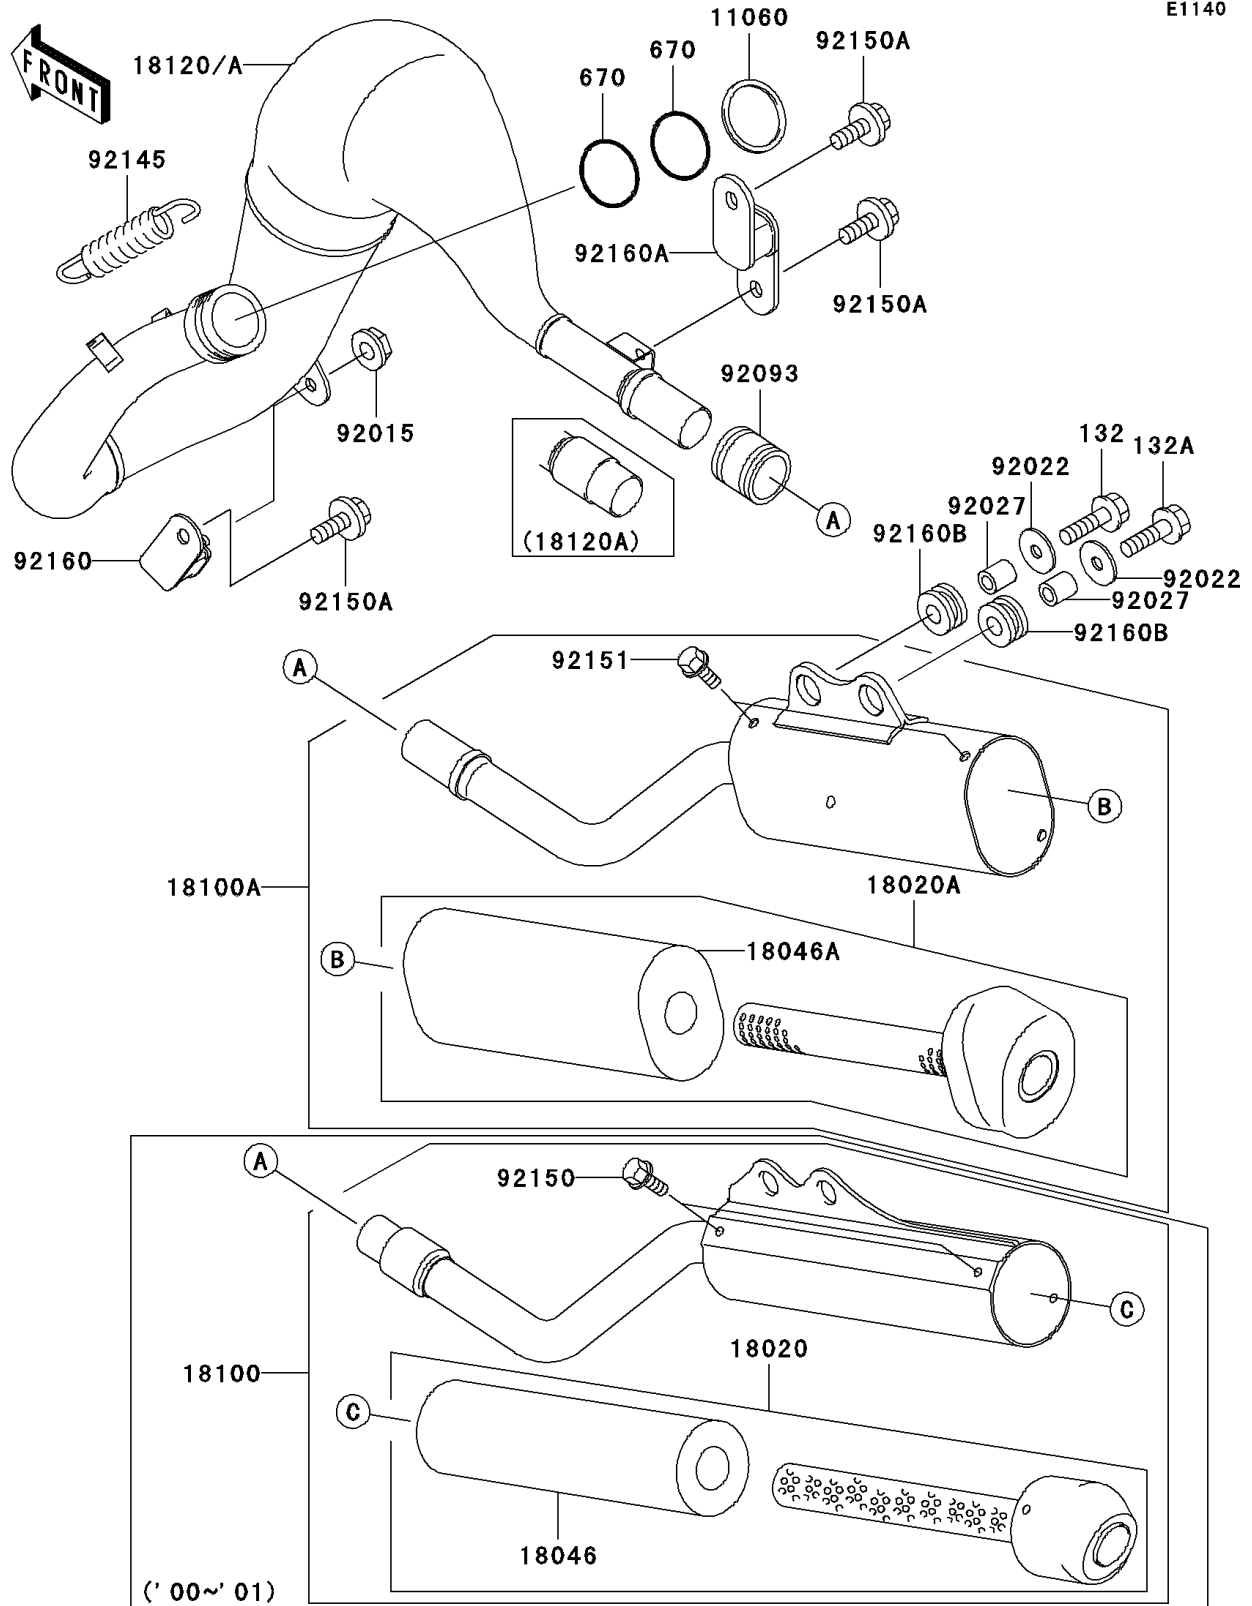

2003 KX65 PARTS DIAGRAM

Muffler(s)

E1140

2003 KX65 PARTS LIST

Muffler(s)

ITEM NAME	PART NUMBER	QUANTITY
BOLT-FLANGED-SMALL (Ref # 132)	132G0625	1
BOLT-FLANGED-SMALL (Ref # 132A)	132G0635	1
O RING,32MM (Ref # 670)	670E3032	1
GASKET,EXHAUST (Ref # 11060)	11060-1922	1
BAFFLE (Ref # 18020A)	18020-1284	1
WOOL,BAFFLE (Ref # 18046A)	18046-1587	1
BODY-ASSY-MUFFLER (Ref # 18100A)	18100-1092	1
CHAMBER-EXHAUST (Ref # 18120A)	18120-1116	1
NUT,FLANGED,6MM (Ref # 92015)	92015-1078	1
WASHER,6.5X22X1.6 (Ref # 92022)	92022-237	1
COLLAR,6.8X10X11.5 (Ref # 92027)	92027-1210	1
SEAL (Ref # 92093)	92093-1511	1
SPRING,EXHAUST CONNECTING (Ref # 92145)	92145-1340	1
BOLT,6X12 (Ref # 92150A)	92150-1435	1
BOLT,6X10 (Ref # 92151)	92151-1822	1
DAMPER,MUFFLER,FR (Ref # 92160)	92160-1176	1
DAMPER,MUFFLER,RR (Ref # 92160A)	92160-1201	1
DAMPER,MUFFLER FITTING (Ref # 92160B)	92160-1913	1