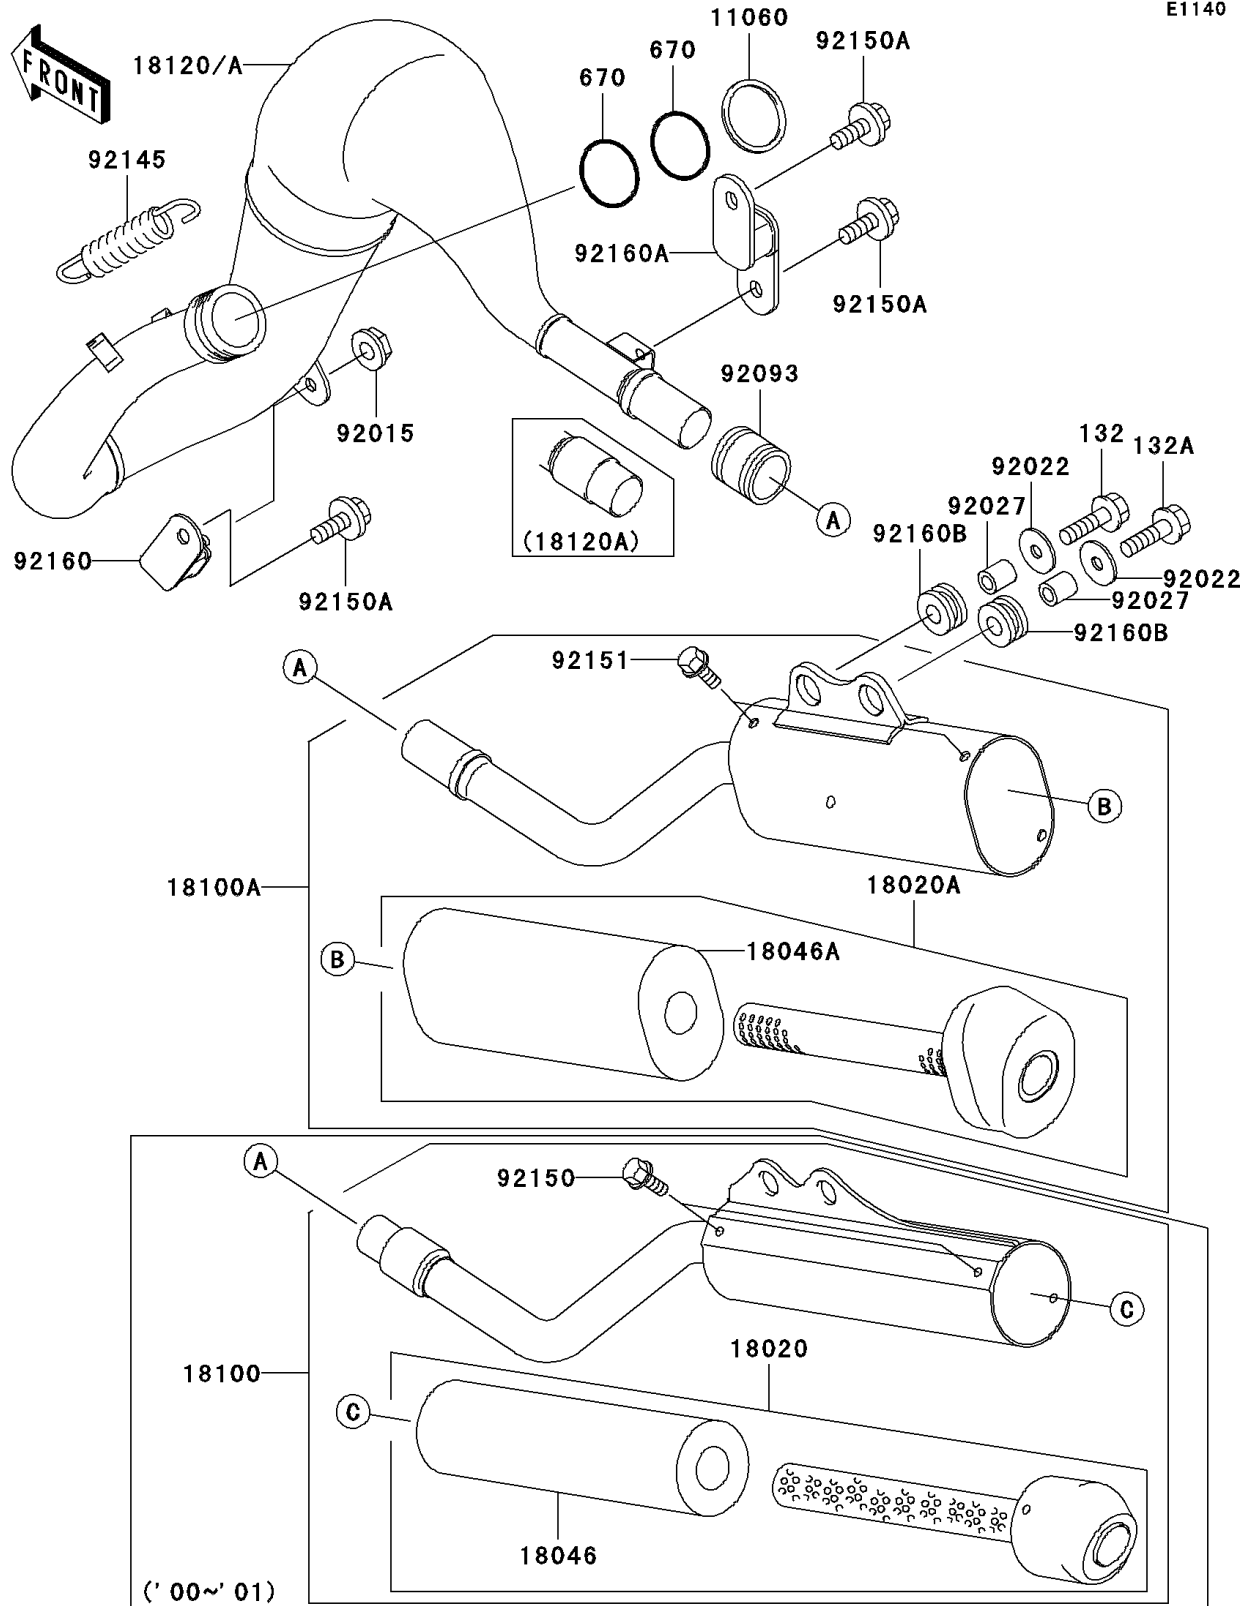

2001 KX65 PARTS DIAGRAM

Muffler(s)

E1140

2001 KX65 PARTS LIST

Muffler(s)

ITEM NAME	PART NUMBER	QUANTITY
BOLT-FLANGED-SMALL (Ref # 132)	132G0625	1
BOLT-FLANGED-SMALL (Ref # 132A)	132G0635	1
O RING,32MM (Ref # 670)	670E3032	1
GASKET,EXHAUST (Ref # 11060)	11060-1922	1
BAFFLE (Ref # 18020)	18020-1264	1
WOOL,BAFFLE PIPE (Ref # 18046)	18046-1518	1
BODY-ASSY-MUFFLER (Ref # 18100)	18100-1080	1
CHAMBER-EXHAUST (Ref # 18120)	18120-1089	1
NUT,FLANGED,6MM (Ref # 92015)	92015-1078	1
WASHER,6.5X22X1.6 (Ref # 92022)	92022-237	1
COLLAR,6.8X10X11.5 (Ref # 92027)	92027-1210	1
SEAL (Ref # 92093)	92093-1511	1
SPRING,EXHAUST CONNECTING (Ref # 92145)	92145-1340	1
BOLT,5X8 (Ref # 92150)	92150-1406	1
BOLT,6X12 (Ref # 92150A)	92150-1435	1
DAMPER,MUFFLER,FR (Ref # 92160)	92160-1176	1
DAMPER,MUFFLER,RR (Ref # 92160A)	92160-1201	1
DAMPER,MUFFLER FITTING (Ref # 92160B)	92160-1913	1