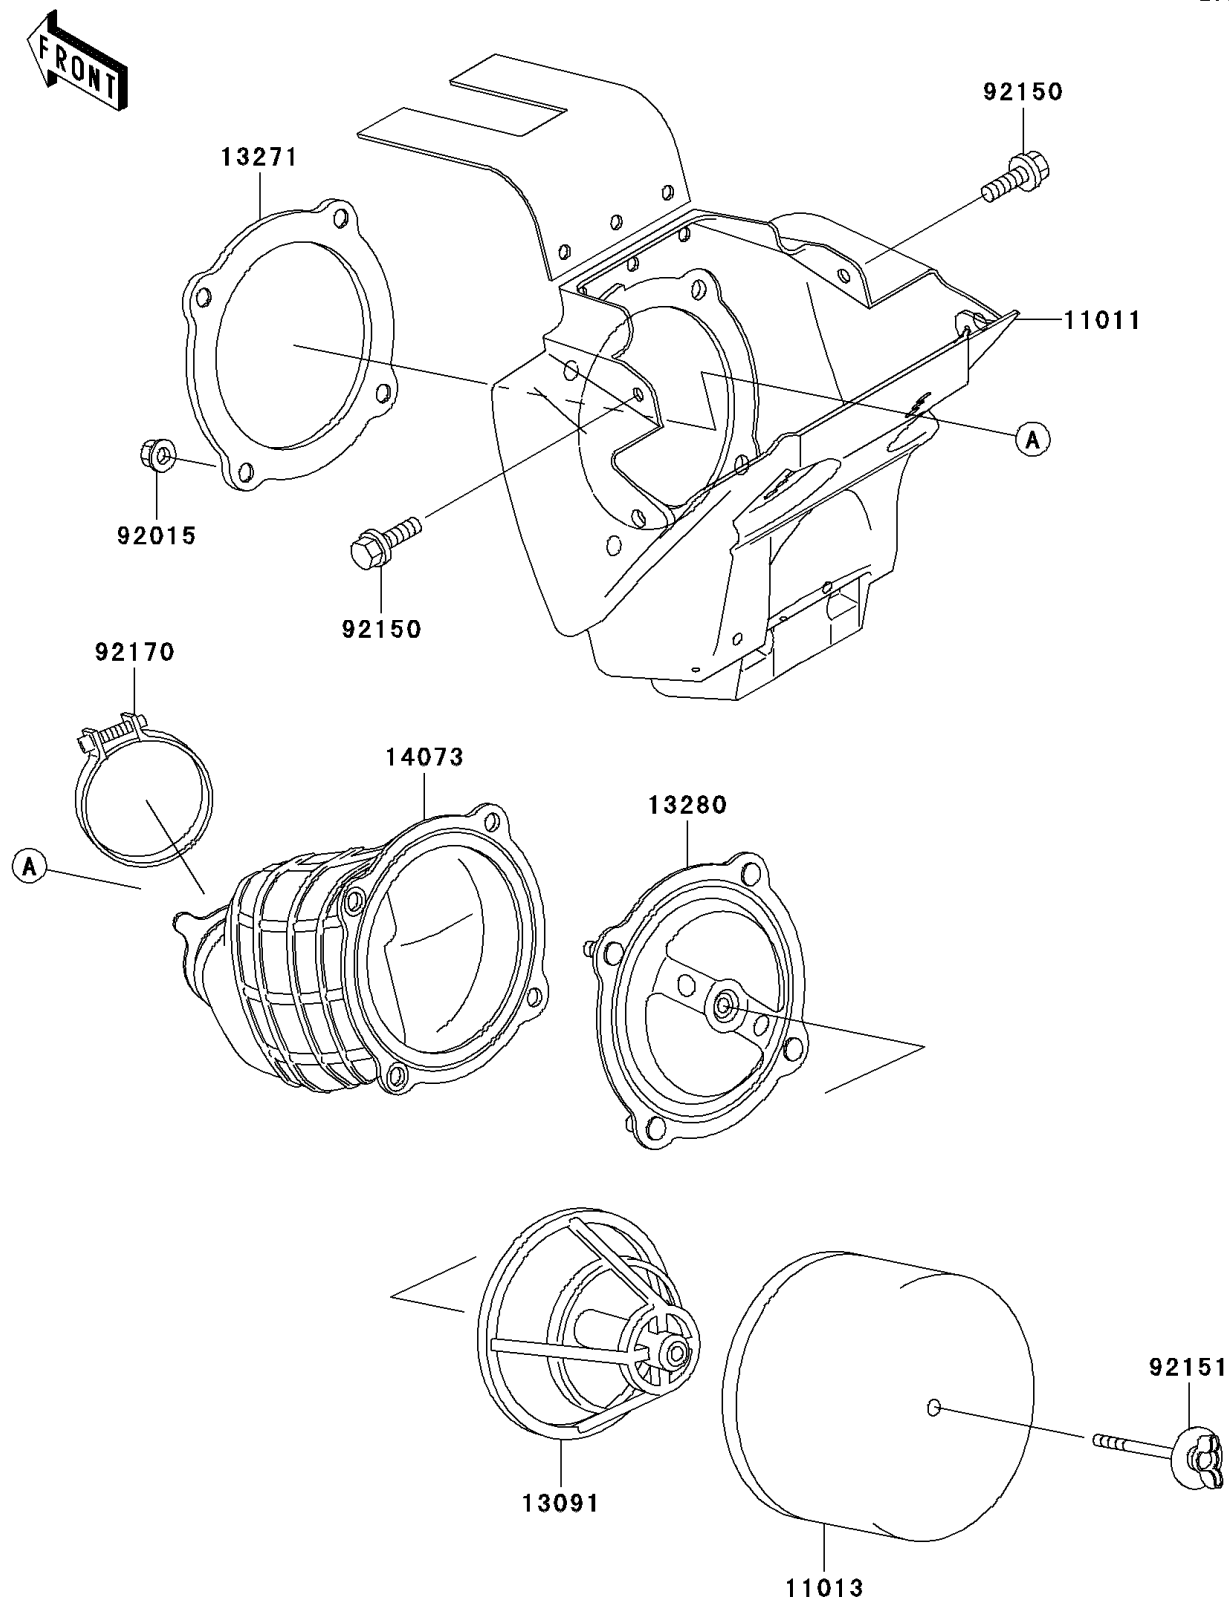

2001 KX65 PARTS DIAGRAM

Air Cleaner

E1130

2001 KX65 PARTS LIST

Air Cleaner

| ITEM NAME | PART NUMBER | QUANTITY |
|-----------------------------------------|-------------|----------|
| CASE-AIR FILTER (Ref # 11011) | 11011-1578 | 1 |
| ELEMENT-AIR FILTER (Ref # 11013) | 11013-1284 | 1 |
| HOLDER,ELEMENT (Ref # 13091) | 13091-1696 | 1 |
| PLATE,AIR FILTER (Ref # 13271) | 13271-1298 | 1 |
| HOLDER,AIR FILTER ELEMENT (Ref # 13280) | 13280-1142 | 1 |
| DUCT,AIR FILTER (Ref # 14073) | 14073-1759 | 1 |
| NUT,FLANGED,5MM (Ref # 92015) | 92015-1259 | 1 |
| BOLT,FLANGED,6X14 (Ref # 92150) | 92150-1505 | 1 |
| BOLT,AIR FILTER (Ref # 92151) | 92151-1256 | 1 |
| CLAMP (Ref # 92170) | 92170-1686 | 1 |