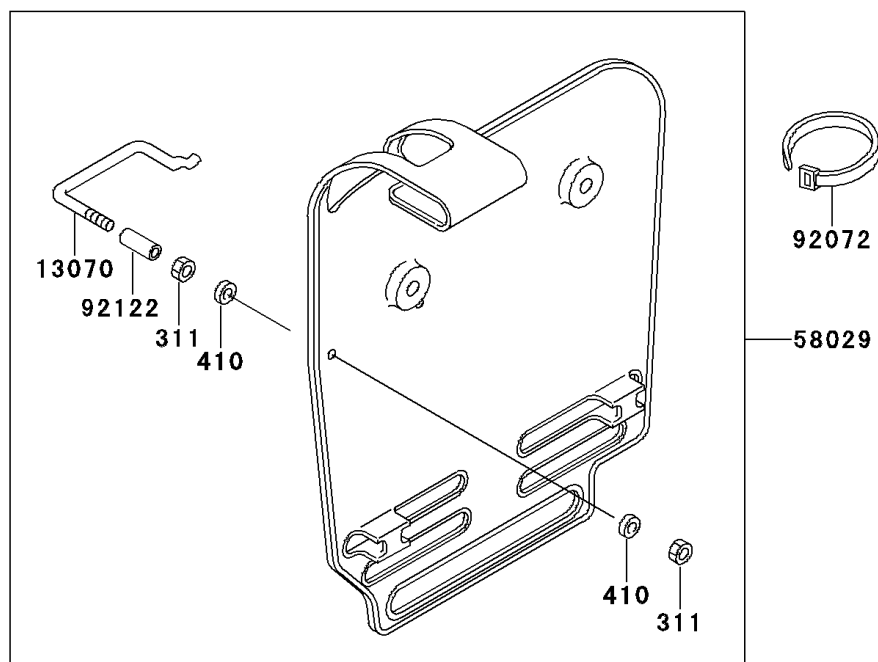

## 1992 KX60 PARTS DIAGRAM

Accessory

F2910

## 1992 KX60 PARTS LIST

Accessory

ITEM NAME	PART NUMBER	QUANTITY
NUT-HEX (Ref # 311)	311B0300	1
WASHER-PLAIN-SMALL,3MM (Ref # 410)	410B0300	1
GUIDE,CABLE (Ref # 13070)	13070-1031	1
PLATE-NUMBER,P.WHITE (Ref # 58029)	58029-1054-6F	1
BAND,L=149 (Ref # 92072)	92072-031	1
ROLLER,CABLE GUIDE (Ref # 92122)	92122-1011	1
BOLT,6X14 (Ref # 92150)	92150-1340	1