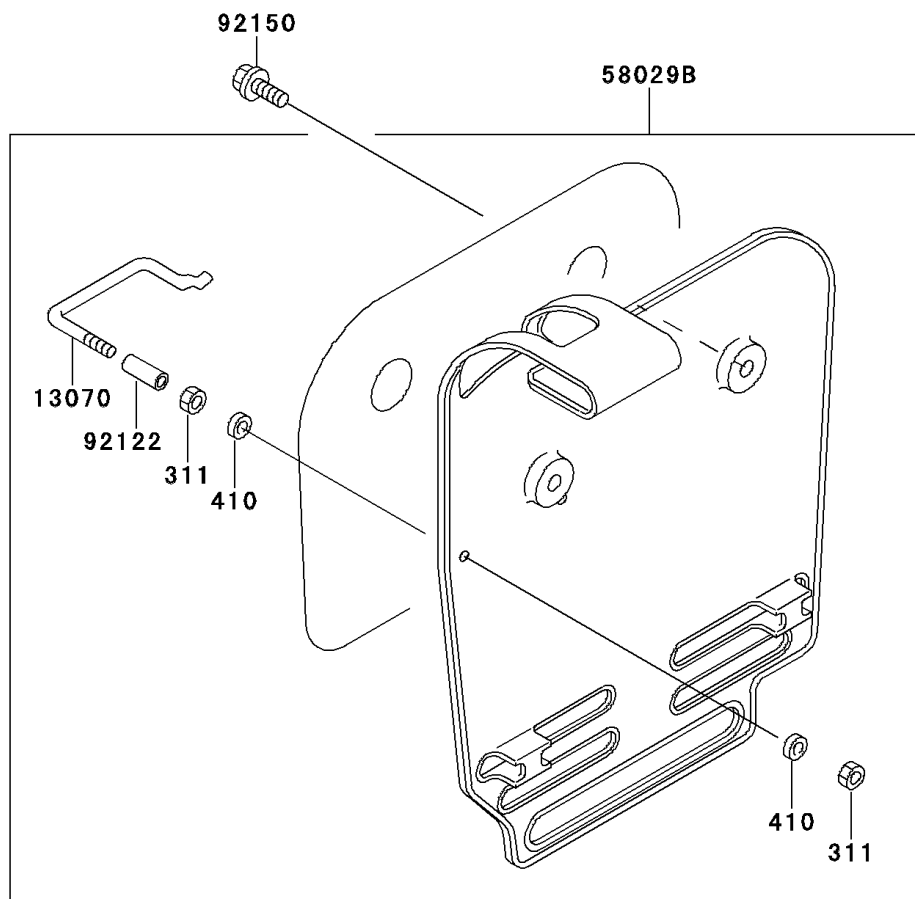

## 1992 KX60 PARTS DIAGRAM

Accessory

F2910

## 1992 KX60 PARTS LIST

Accessory

ITEM NAME	PART NUMBER	QUANTITY
NUT-HEX (Ref # 311)	311B0300	1
WASHER-PLAIN-SMALL,3MM (Ref # 410)	410B0300	1
GUIDE,CABLE (Ref # 13070)	13070-1031	1
PLATE-NUMBER,P.WHITE (Ref # 58029)	58029-1054-6F	1
BAND,L=149 (Ref # 92072)	92072-031	1
ROLLER,CABLE GUIDE (Ref # 92122)	92122-1011	1
BOLT,6X14 (Ref # 92150)	92150-1340	1