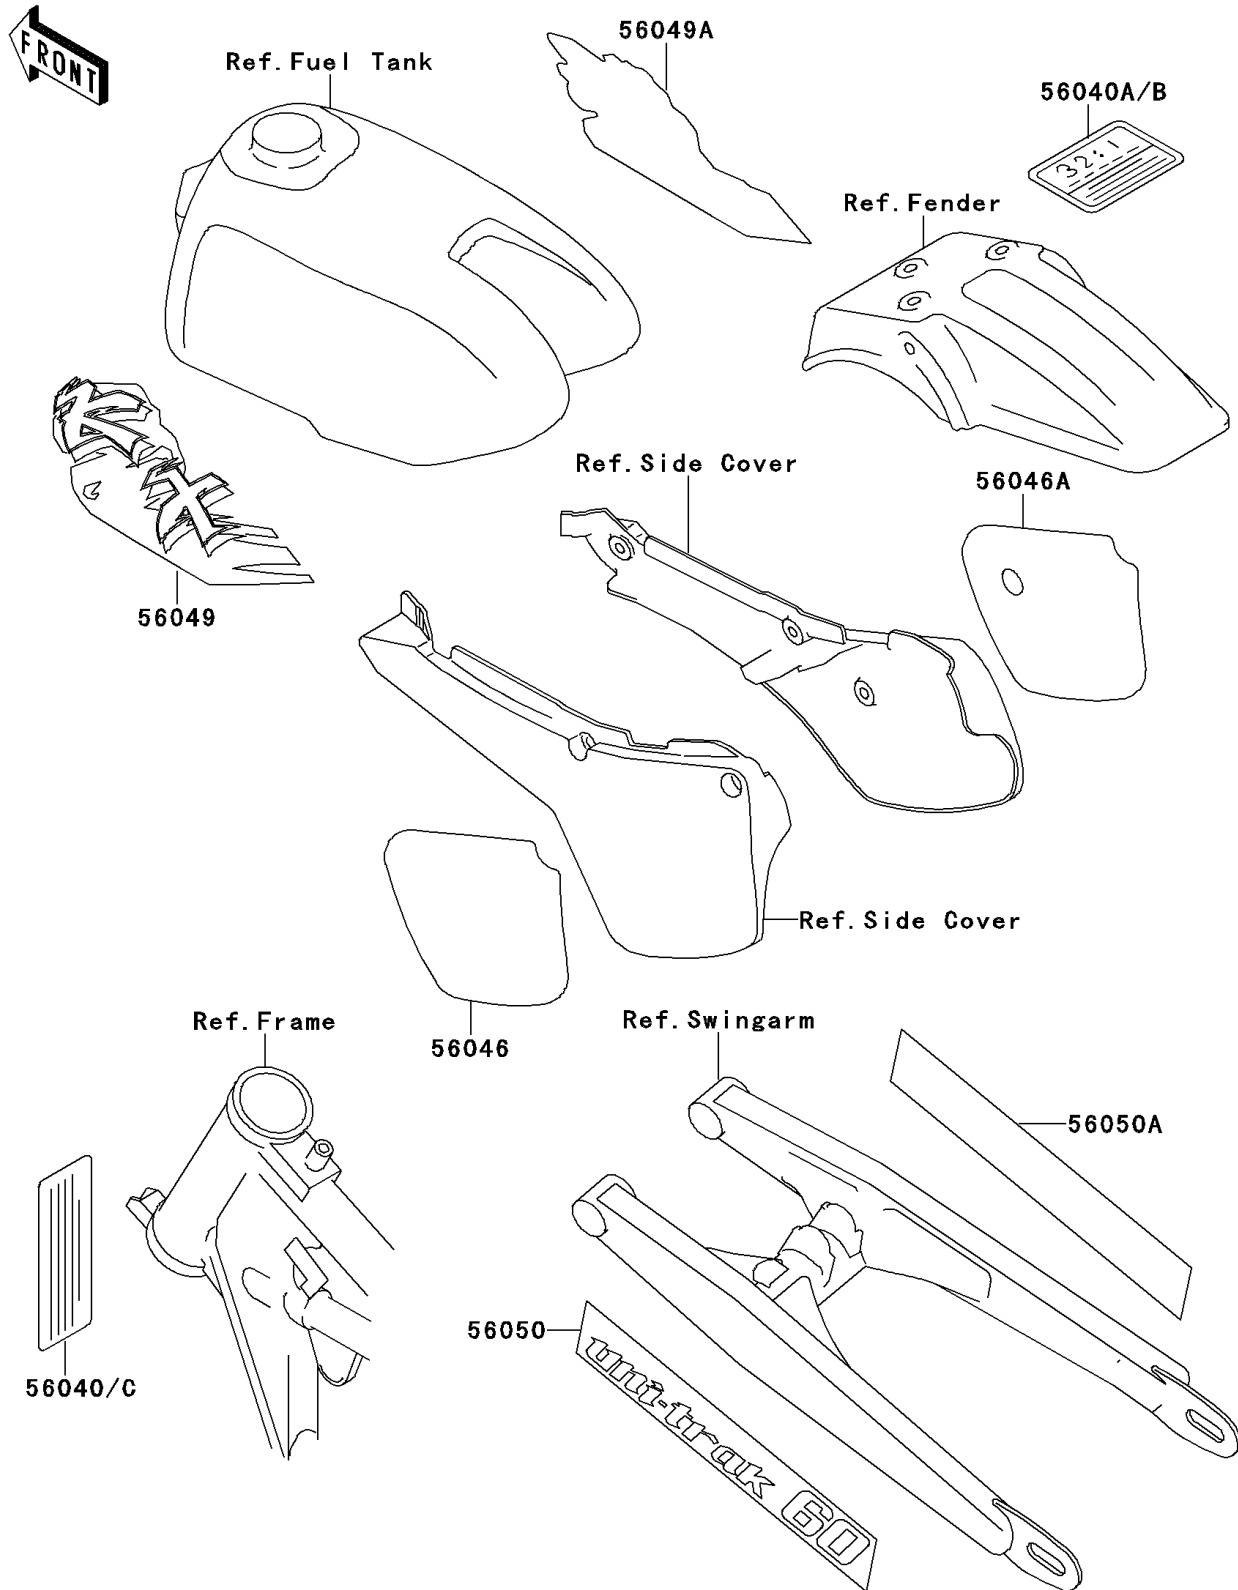

1992 KX60 PARTS DIAGRAM

Label(KX60-B8)

F2860B

1992 KX60 PARTS LIST

Label(KX60-B8)

ITEM NAME	PART NUMBER	QUANTITY
PATTERN,SIDE COVER,LH (Ref # 56046)	56046-1705	1
PATTERN,SIDE COVER,RH (Ref # 56046A)	56046-1706	1
PATTERN,FUEL TANK,LH (Ref # 56049)	56049-1991	1
PATTERN,FUEL TANK,RH (Ref # 56049A)	56049-1992	1
MARK,SWING ARM,LH,UNI-TRAK 60 (Ref # 56050)	56050-1727	1
MARK,SWING ARM,RH,60 UNI-TRAK (Ref # 56050A)	56050-1728	1
LABEL-WARNING,NOISE (Ref # 56040)	56040-1101	1
LABEL-WARNING,GASOLINE/OIL (Ref # 56040A)	56040-1129	1
LABEL-WARNING,GASOLINE/OIL (Ref # 56040B)	56040-1306	1
LABEL-WARNING,WARRANTY (Ref # 56040C)	56040-1335	1