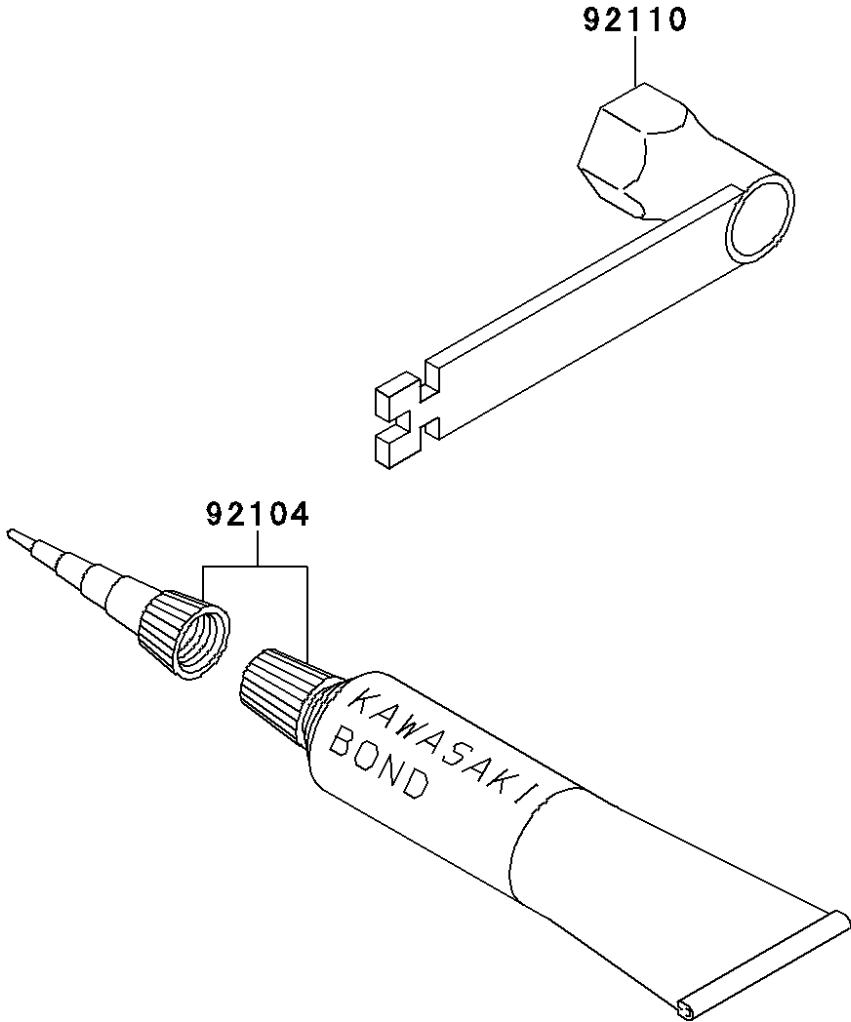

1992 KX60 PARTS DIAGRAM

Tool

F2810

1992 KX60 PARTS LIST

Tool

ITEM NAME	PART NUMBER	QUANTITY
GASKET-LIQUID,TUBE,100G,SILVER (Ref # 92104)	92104-002	1
TOOL-WRENCH,BOX,21MM&SPOKE (Ref # 92110)	92110-1119	1