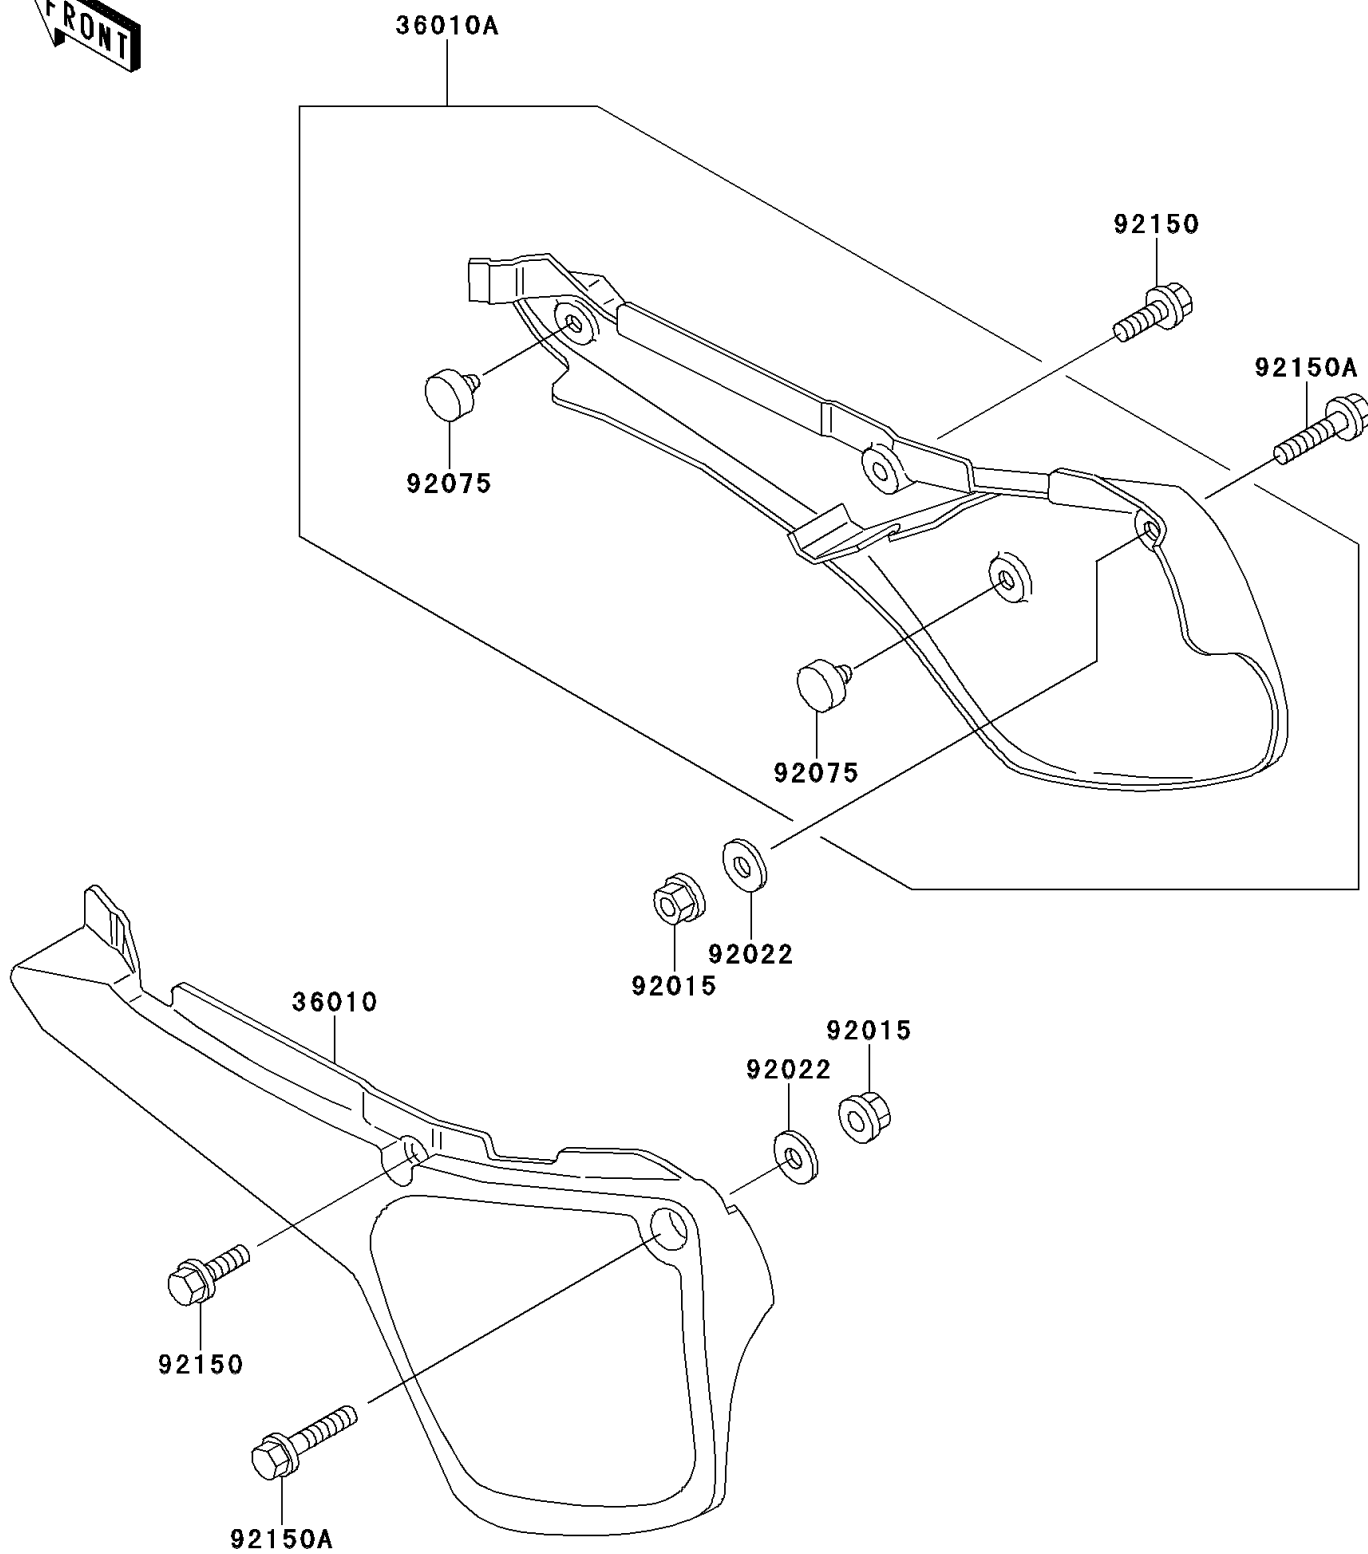

1992 KX60 PARTS DIAGRAM

Side Cover

F2611

1992 KX60 PARTS LIST

Side Cover

ITEM NAME	PART NUMBER	QUANTITY
COVER-SIDE,LH,L.GREEN (Ref # 36010)	36010-5070-6W	1
COVER-SIDE,RH,L.GREEN (Ref # 36010A)	36010-5071-6W	1
NUT,LOCK,FLANGED,6MM (Ref # 92015)	92015-1339	1
WASHER,7X16X1.2 (Ref # 92022)	92022-024	1
DAMPER (Ref # 92075)	92075-1598	1
BOLT,6X14 (Ref # 92150)	92150-1340	1
BOLT,FLANGED,6X30 (Ref # 92150A)	92150-1486	1