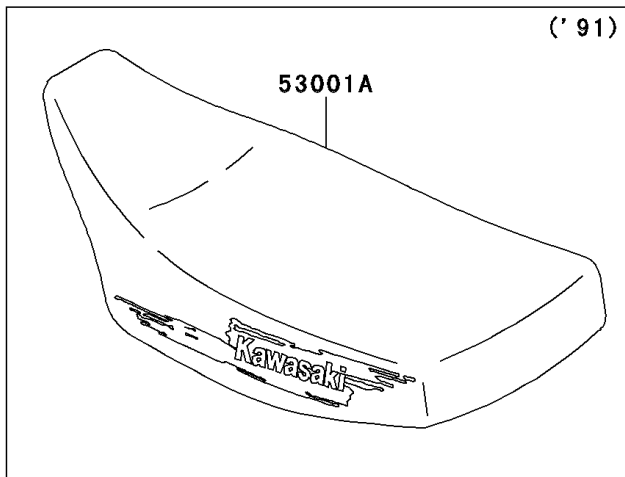

# 1992 KX60 PARTS DIAGRAM

Seat

F2510

## Seat

ITEM NAME	PART NUMBER	QUANTITY
SEAT-ASSY,BLUE (Ref # 53001B)	53001-1669-MY	1
BAND (Ref # 92072)	92072-1055	1