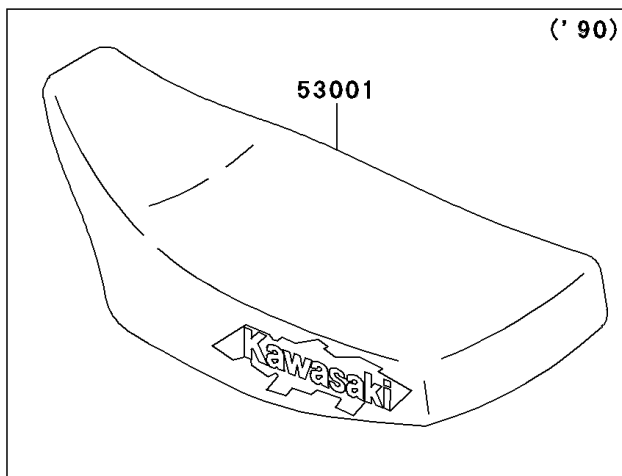

1992 KX60 PARTS DIAGRAM

Seat

F2510

1992 KX60 PARTS LIST

Seat

ITEM NAME	PART NUMBER	QUANTITY
SEAT-ASSY,BLUE (Ref # 53001B)	53001-1669-MY	1
BAND (Ref # 92072)	92072-1055	1