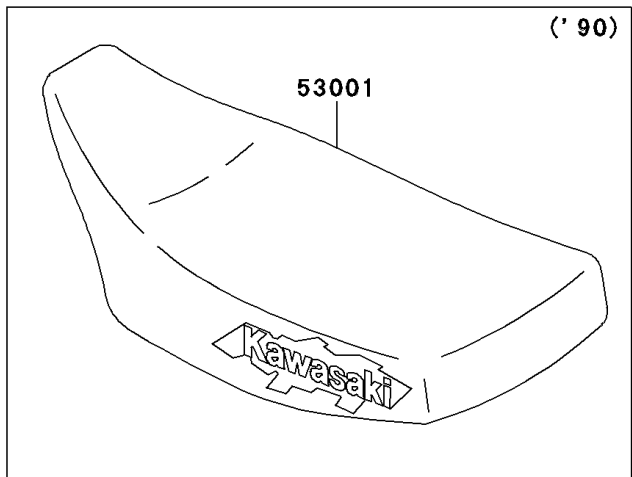

1992 KX60 PARTS DIAGRAM

Seat

F2510

1992 KX60 PARTS LIST

Seat

ITEM NAME	PART NUMBER	QUANTITY
SEAT-ASSY,BLUE (Ref # 53001B)	53001-1669-MY	1
BAND (Ref # 92072)	92072-1055	1