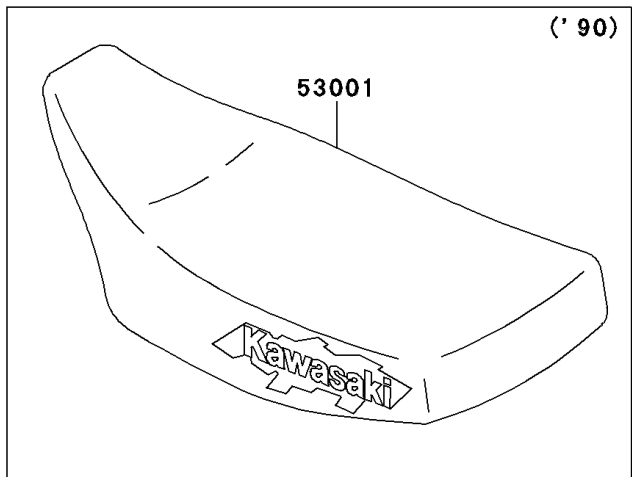

# 1992 KX60 PARTS DIAGRAM

Seat

F2510

# 1992 KX60 PARTS LIST

## Seat

ITEM NAME	PART NUMBER	QUANTITY
SEAT-ASSY,BLUE (Ref # 53001B)	53001-1669-MY	1
BAND (Ref # 92072)	92072-1055	1