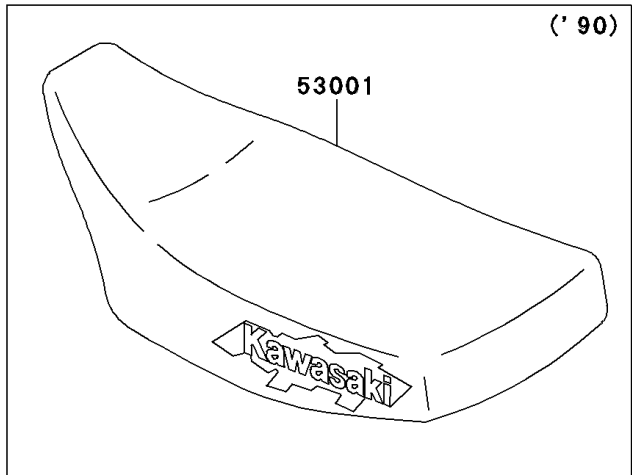

1992 KX60 PARTS DIAGRAM

Seat

F2510

1992 KX60 PARTS LIST

Seat

ITEM NAME	PART NUMBER	QUANTITY
SEAT-ASSY,BLUE (Ref # 53001B)	53001-1669-MY	1
BAND (Ref # 92072)	92072-1055	1