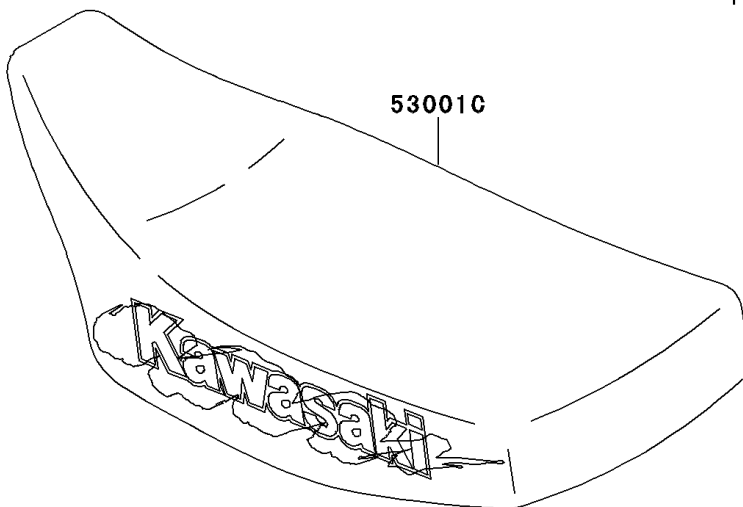

1992 KX60 PARTS DIAGRAM

Seat

F2510

1992 KX60 PARTS LIST

Seat

ITEM NAME	PART NUMBER	QUANTITY
SEAT-ASSY,BLUE (Ref # 53001B)	53001-1669-MY	1
BAND (Ref # 92072)	92072-1055	1