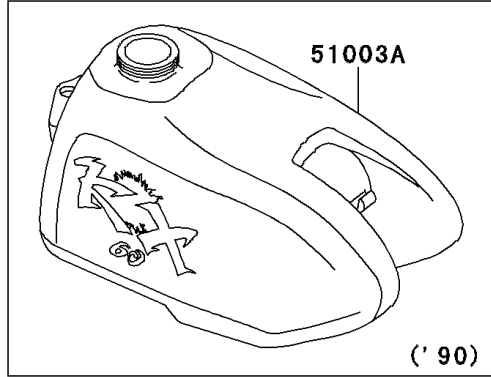

1992 KX60 PARTS DIAGRAM

Fuel Tank

F2410

1992 KX60 PARTS LIST

Fuel Tank

ITEM NAME	PART NUMBER	QUANTITY
BOLT-UPSET-WSP (Ref # 187)	187B0616	1
GASKET,FUEL TANK CAP (Ref # 11009)	11009-1452	1
TANK-COMP-FUEL,L.GREEN (Ref # 51003C)	51003-5393-6W	1
TAP-ASSY,FUEL (Ref # 51023)	51023-1115	1
CAP-TANK,FUEL (Ref # 51049)	51049-1006	1
BOLT,W/WASHER,6X12 (Ref # 92001)	92001-1516	1
SCREW,3X8 (Ref # 92009)	92009-1386	1
WASHER,10X22X3.2 (Ref # 92022)	92022-176	1
COLLAR,L=4.7 (Ref # 92027)	92027-122	1
RING-O,FUEL TAP LEVER (Ref # 92055)	92055-1299	1
RING-O,FUEL TAP PACKING (Ref # 92055A)	92055-1300	1
TUBE,5X9X350 (Ref # 92059)	92059-1265	1
BAND,FUEL TANK (Ref # 92072)	92072-1056	1
DAMPER,FUEL TANK (Ref # 92075)	92075-1382	1
DAMPER,FUEL TANK,FR (Ref # 92075A)	92075-1404	1
DAMPER (Ref # 92075B)	92075-243	1