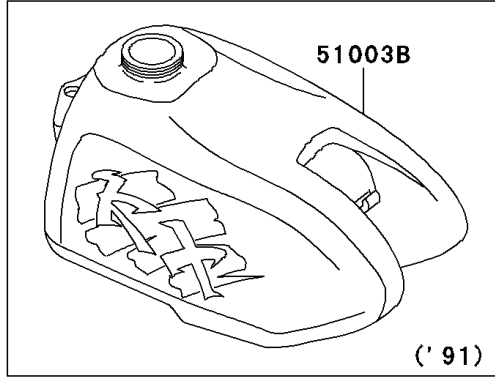

1992 KX60 PARTS DIAGRAM

Fuel Tank

F2410

1992 KX60 PARTS LIST

Fuel Tank

ITEM NAME	PART NUMBER	QUANTITY
BOLT-UPSET-WSP (Ref # 187)	187B0616	1
GASKET,FUEL TANK CAP (Ref # 11009)	11009-1452	1
TANK-COMP-FUEL,L.GREEN (Ref # 51003C)	51003-5393-6W	1
TAP-ASSY,FUEL (Ref # 51023)	51023-1115	1
CAP-TANK,FUEL (Ref # 51049)	51049-1006	1
BOLT,W/WASHER,6X12 (Ref # 92001)	92001-1516	1
SCREW,3X8 (Ref # 92009)	92009-1386	1
WASHER,10X22X3.2 (Ref # 92022)	92022-176	1
COLLAR,L=4.7 (Ref # 92027)	92027-122	1
RING-O,FUEL TAP LEVER (Ref # 92055)	92055-1299	1
RING-O,FUEL TAP PACKING (Ref # 92055A)	92055-1300	1
TUBE,5X9X350 (Ref # 92059)	92059-1265	1
BAND,FUEL TANK (Ref # 92072)	92072-1056	1
DAMPER,FUEL TANK (Ref # 92075)	92075-1382	1
DAMPER,FUEL TANK,FR (Ref # 92075A)	92075-1404	1
DAMPER (Ref # 92075B)	92075-243	1