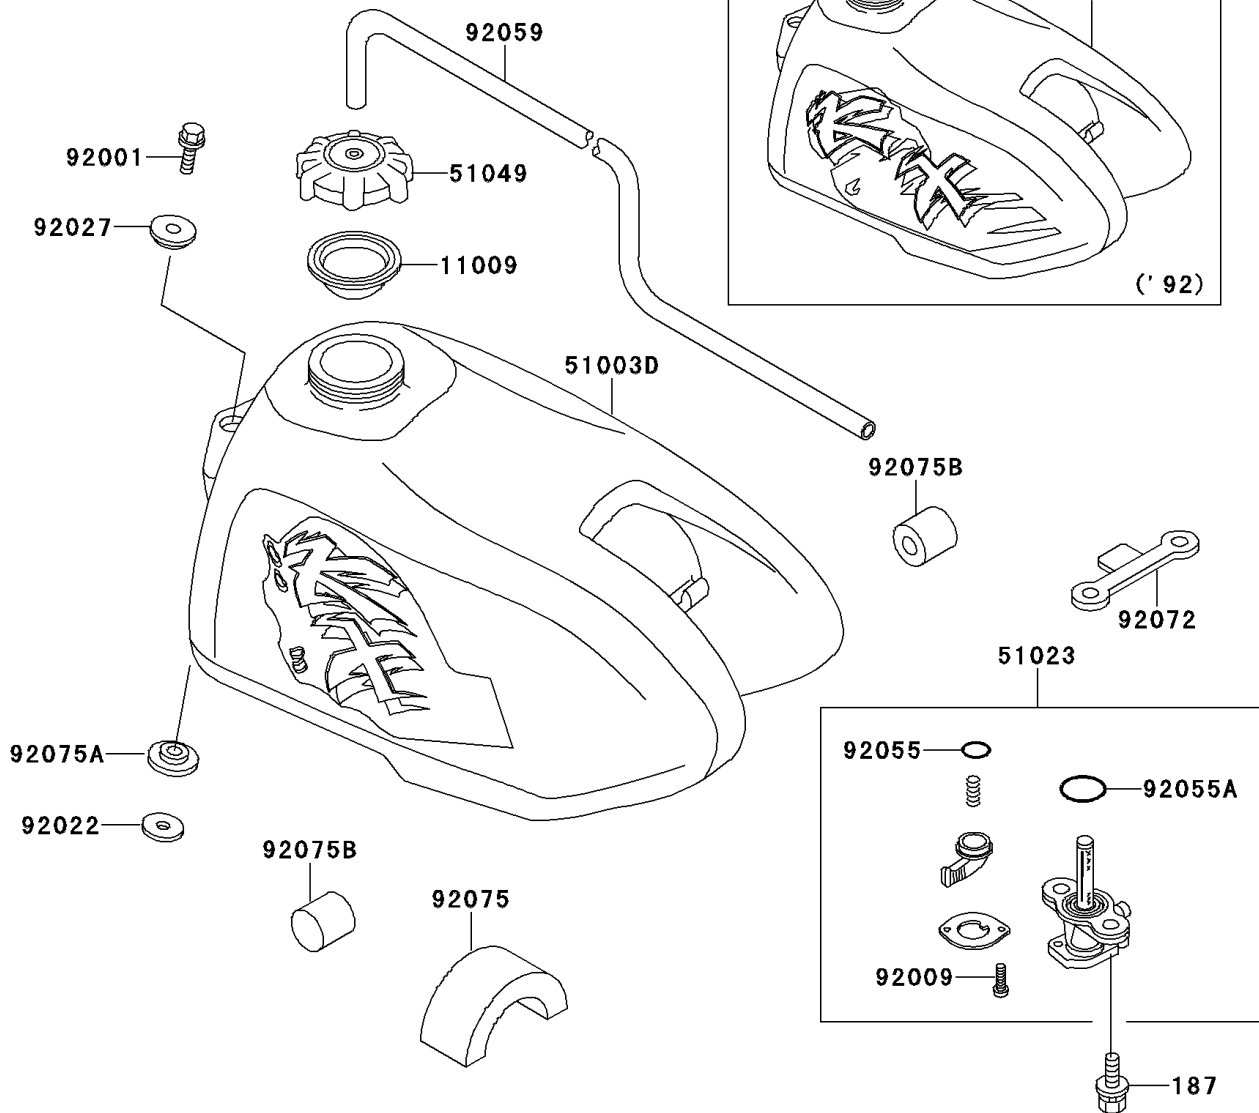

1992 KX60 PARTS DIAGRAM

Fuel Tank

F2410

1992 KX60 PARTS LIST

Fuel Tank

ITEM NAME	PART NUMBER	QUANTITY
BOLT-UPSET-WSP (Ref # 187)	187B0616	1
GASKET,FUEL TANK CAP (Ref # 11009)	11009-1452	1
TANK-COMP-FUEL,L.GREEN (Ref # 51003C)	51003-5393-6W	1
TAP-ASSY,FUEL (Ref # 51023)	51023-1115	1
CAP-TANK,FUEL (Ref # 51049)	51049-1006	1
BOLT,W/WASHER,6X12 (Ref # 92001)	92001-1516	1
SCREW,3X8 (Ref # 92009)	92009-1386	1
WASHER,10X22X3.2 (Ref # 92022)	92022-176	1
COLLAR,L=4.7 (Ref # 92027)	92027-122	1
RING-O,FUEL TAP LEVER (Ref # 92055)	92055-1299	1
RING-O,FUEL TAP PACKING (Ref # 92055A)	92055-1300	1
TUBE,5X9X350 (Ref # 92059)	92059-1265	1
BAND,FUEL TANK (Ref # 92072)	92072-1056	1
DAMPER,FUEL TANK (Ref # 92075)	92075-1382	1
DAMPER,FUEL TANK,FR (Ref # 92075A)	92075-1404	1
DAMPER (Ref # 92075B)	92075-243	1