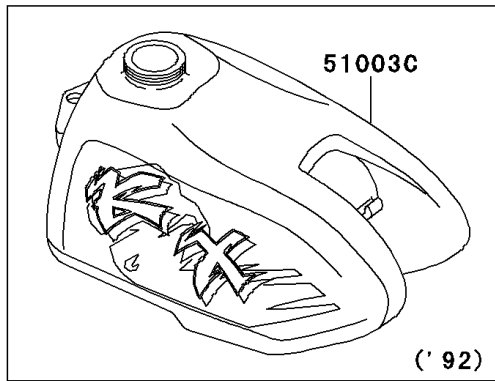

1992 KX60 PARTS DIAGRAM

Fuel Tank

F2410

1992 KX60 PARTS LIST

Fuel Tank

ITEM NAME	PART NUMBER	QUANTITY
BOLT-UPSET-WSP (Ref # 187)	187B0616	1
GASKET,FUEL TANK CAP (Ref # 11009)	11009-1452	1
TANK-COMP-FUEL,L.GREEN (Ref # 51003C)	51003-5393-6W	1
TAP-ASSY,FUEL (Ref # 51023)	51023-1115	1
CAP-TANK,FUEL (Ref # 51049)	51049-1006	1
BOLT,W/WASHER,6X12 (Ref # 92001)	92001-1516	1
SCREW,3X8 (Ref # 92009)	92009-1386	1
WASHER,10X22X3.2 (Ref # 92022)	92022-176	1
COLLAR,L=4.7 (Ref # 92027)	92027-122	1
RING-O,FUEL TAP LEVER (Ref # 92055)	92055-1299	1
RING-O,FUEL TAP PACKING (Ref # 92055A)	92055-1300	1
TUBE,5X9X350 (Ref # 92059)	92059-1265	1
BAND,FUEL TANK (Ref # 92072)	92072-1056	1
DAMPER,FUEL TANK (Ref # 92075)	92075-1382	1
DAMPER,FUEL TANK,FR (Ref # 92075A)	92075-1404	1
DAMPER (Ref # 92075B)	92075-243	1