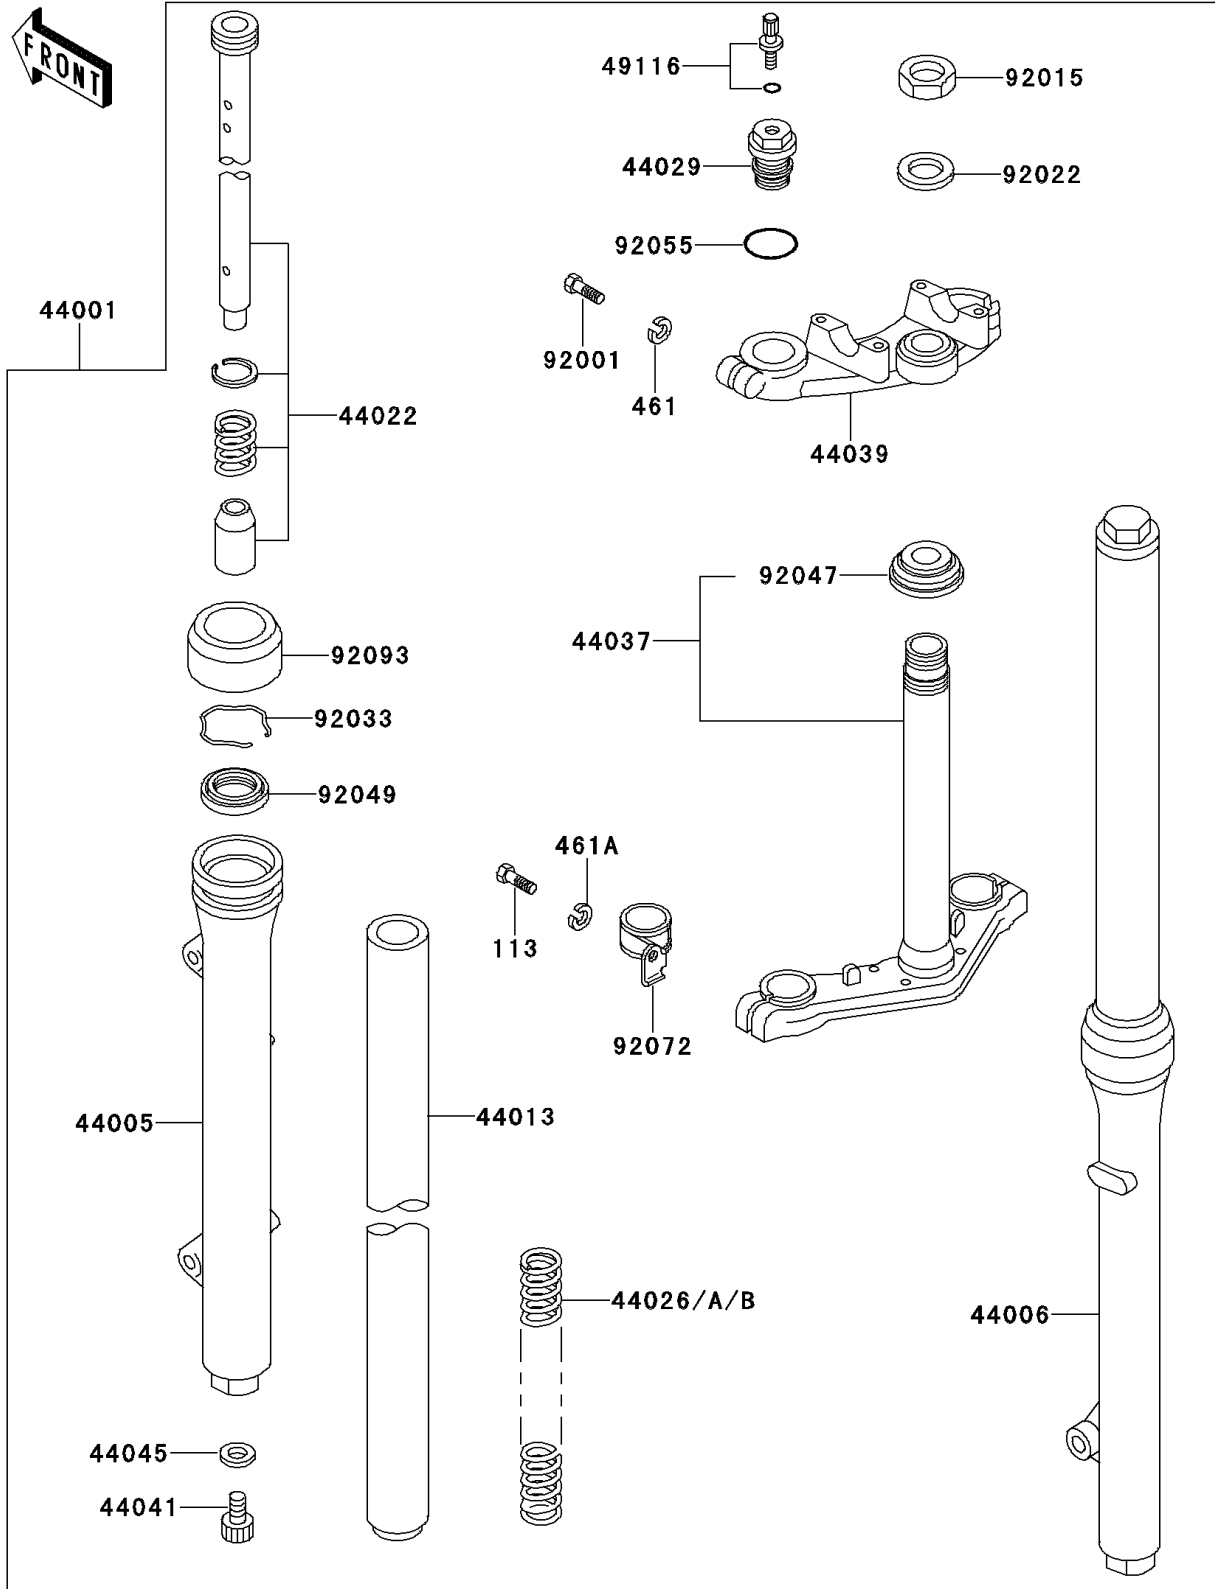

1992 KX60 PARTS DIAGRAM

Front Fork

F2340

1992 KX60 PARTS LIST

Front Fork

ITEM NAME	PART NUMBER	QUANTITY
BOLT-SMALL-FINE,10X35 (Ref # 113)	113B1035	1
WASHER-SPRING,8MM (Ref # 461)	461F0800	1
WASHER-SPRING,10MM (Ref # 461A)	461F1000	1
FORK-FRONT (Ref # 44001)	44001-1677	1
PIPE-LEFT FORK OUTER (Ref # 44005)	44005-1101	1
PIPE-RIGHT FORK OUTER (Ref # 44006)	44006-1101	1
PIPE-FORK INNER (Ref # 44013)	44013-1098	1
CYLINDER-FORK (Ref # 44022)	44022-1085	1
SPRING-FRONT FORK,K=0.25 (Ref # 44026)	44026-1156	1
SPRING-FRONT FORK,K=0.23 (Ref # 44026A)	44026-1174	1
SPRING-FRONT FORK,K=0.27 (Ref # 44026B)	44026-1175	1
SEAT-FORK SPRING (Ref # 44029)	44029-1101	1
HOLDER-FORK UNDER (Ref # 44037)	44037-1227	1
HOLDER-FORK UPPER (Ref # 44039)	44039-1167	1
BOLT,FORK CYLINDER (Ref # 44041)	44041-078	1
GASKET,FORK CYLINDER BOLT (Ref # 44045)	44045-051	1
VALVE-ASSY,AIR (Ref # 49116)	49116-1054	1
BOLT,8X35 (Ref # 92001)	92001-1643	1
NUT,FORK TOP (Ref # 92015)	92015-1224	1
WASHER,FORK TOP (Ref # 92022)	92022-1385	1
RING-SNAP (Ref # 92033)	92033-1062	1
RACE,STEERING STEM BEARING (Ref # 92047)	92047-013	1
SEAL-OIL,FORK OUTER TUBE (Ref # 92049)	92049-1069	1
RING-O,FORK SPRING SEAT (Ref # 92055)	92055-1142	1
BAND,CABLE (Ref # 92072)	92072-1089	1
DUST SHIELD,FORK (Ref # 92093)	92093-1054	1