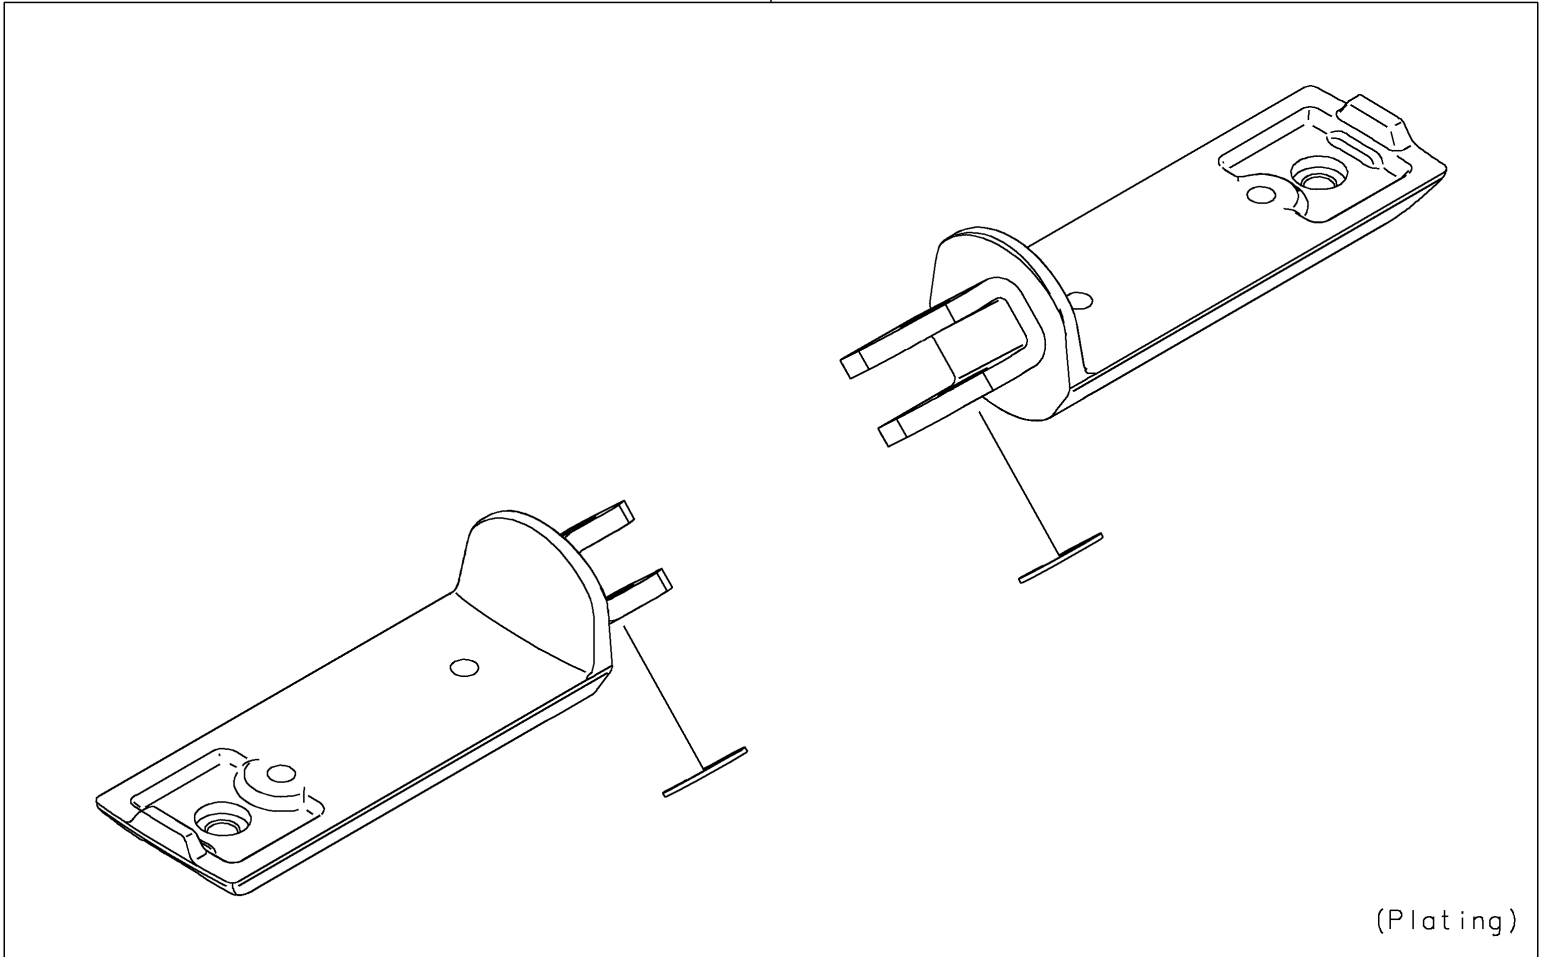

2022 VULCAN® S CAFE PARTS DIAGRAM

Accessory(Foot Peg)

F2910K

99994

(Plating)

2022 VULCAN® S CAFE PARTS LIST

Accessory(Foot Peg)

ITEM NAME	PART NUMBER	QUANTITY
KIT.,FOOT PEG (Ref # 99994)	99994-0542	1