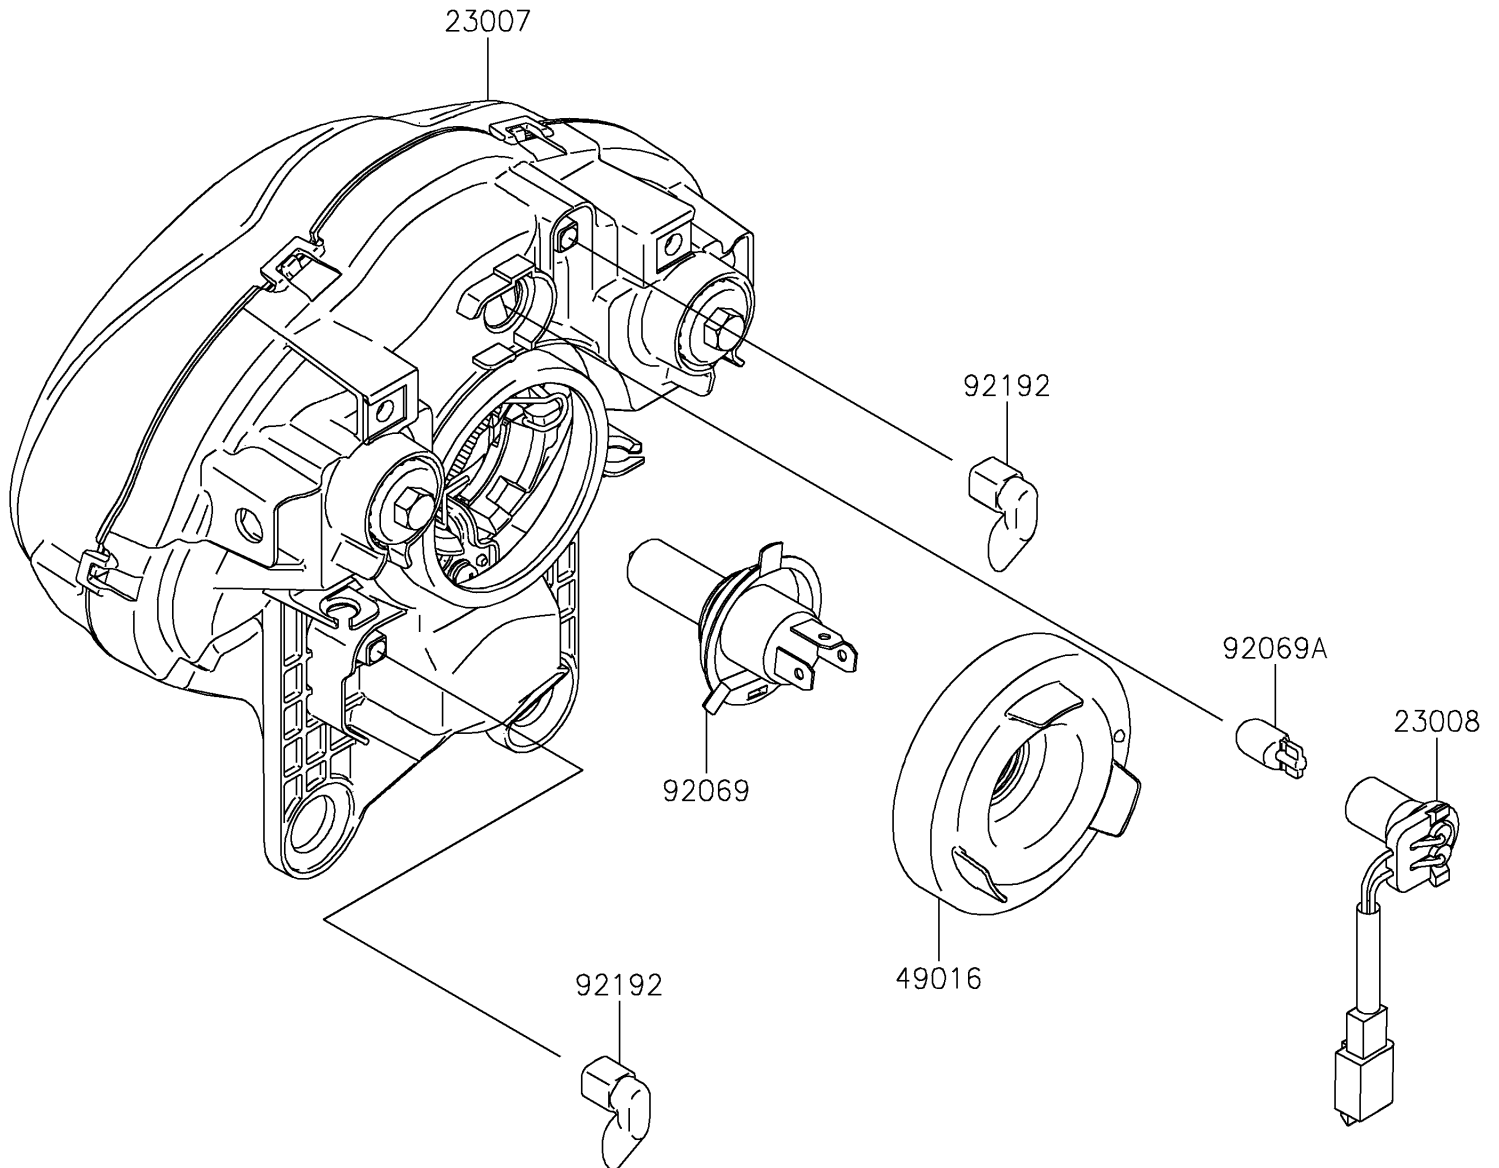

2022 VULCAN® S CAFE PARTS DIAGRAM

Headlight(s)

F2710

2022 VULCAN® S CAFE PARTS LIST

Headlight(s)

ITEM NAME	PART NUMBER	QUANTITY
LENS-COMP (Ref # 23007)	23007-0191	1
SOCKET-ASSY (Ref # 23008)	23008-0158	1
COVER-SEAL (Ref # 49016)	49016-0627	1
BULB,12V 60/55W,H4 (Ref # 92069)	92069-0050	1
BULB,12V 5W (Ref # 92069A)	92069-1016	1
TUBE,BREATHER (Ref # 92192)	92192-1528	2