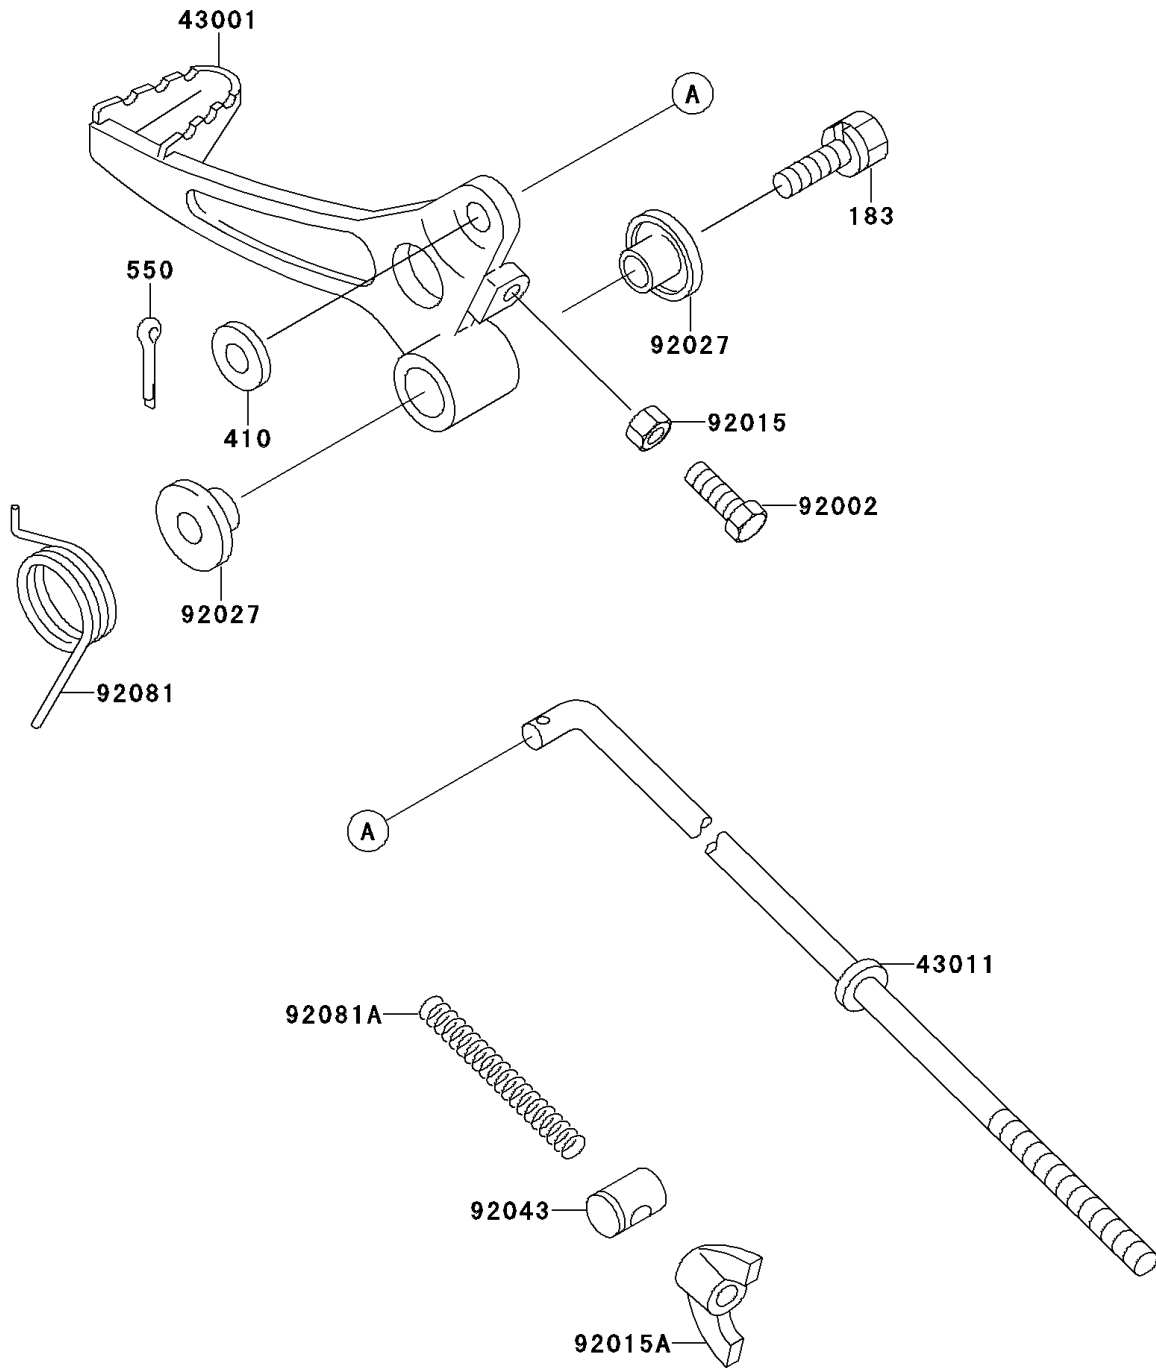

1992 KX60 PARTS DIAGRAM

Brake Pedal

F2260

1992 KX60 PARTS LIST

Brake Pedal

ITEM NAME	PART NUMBER	QUANTITY
BOLT-UPSET-WS-SMALL (Ref # 183)	183G0840	1
WASHER-PLAIN-SMALL,6MM (Ref # 410)	410B0600	1
PIN-COTTER,2.0X15 (Ref # 550)	550D2015	1
LEVER-BRAKE,PEDAL (Ref # 43001)	43001-1243	1
ROD-BRAKE (Ref # 43011)	43011-1104	1
BOLT,6X20 (Ref # 92002)	92002-1373	1
NUT,6MM (Ref # 92015)	92015-1391	1
NUT,WING,6MM (Ref # 92015A)	92015-4004	1
COLLAR,BRAKE PEDAL (Ref # 92027)	92027-1497	1
PIN,BRAKE ROD (Ref # 92043)	92043-039	1
SPRING,BRAKE PEDAL (Ref # 92081)	92081-1494	1
SPRING,BRAKE ROD (Ref # 92081A)	92081-1688	1