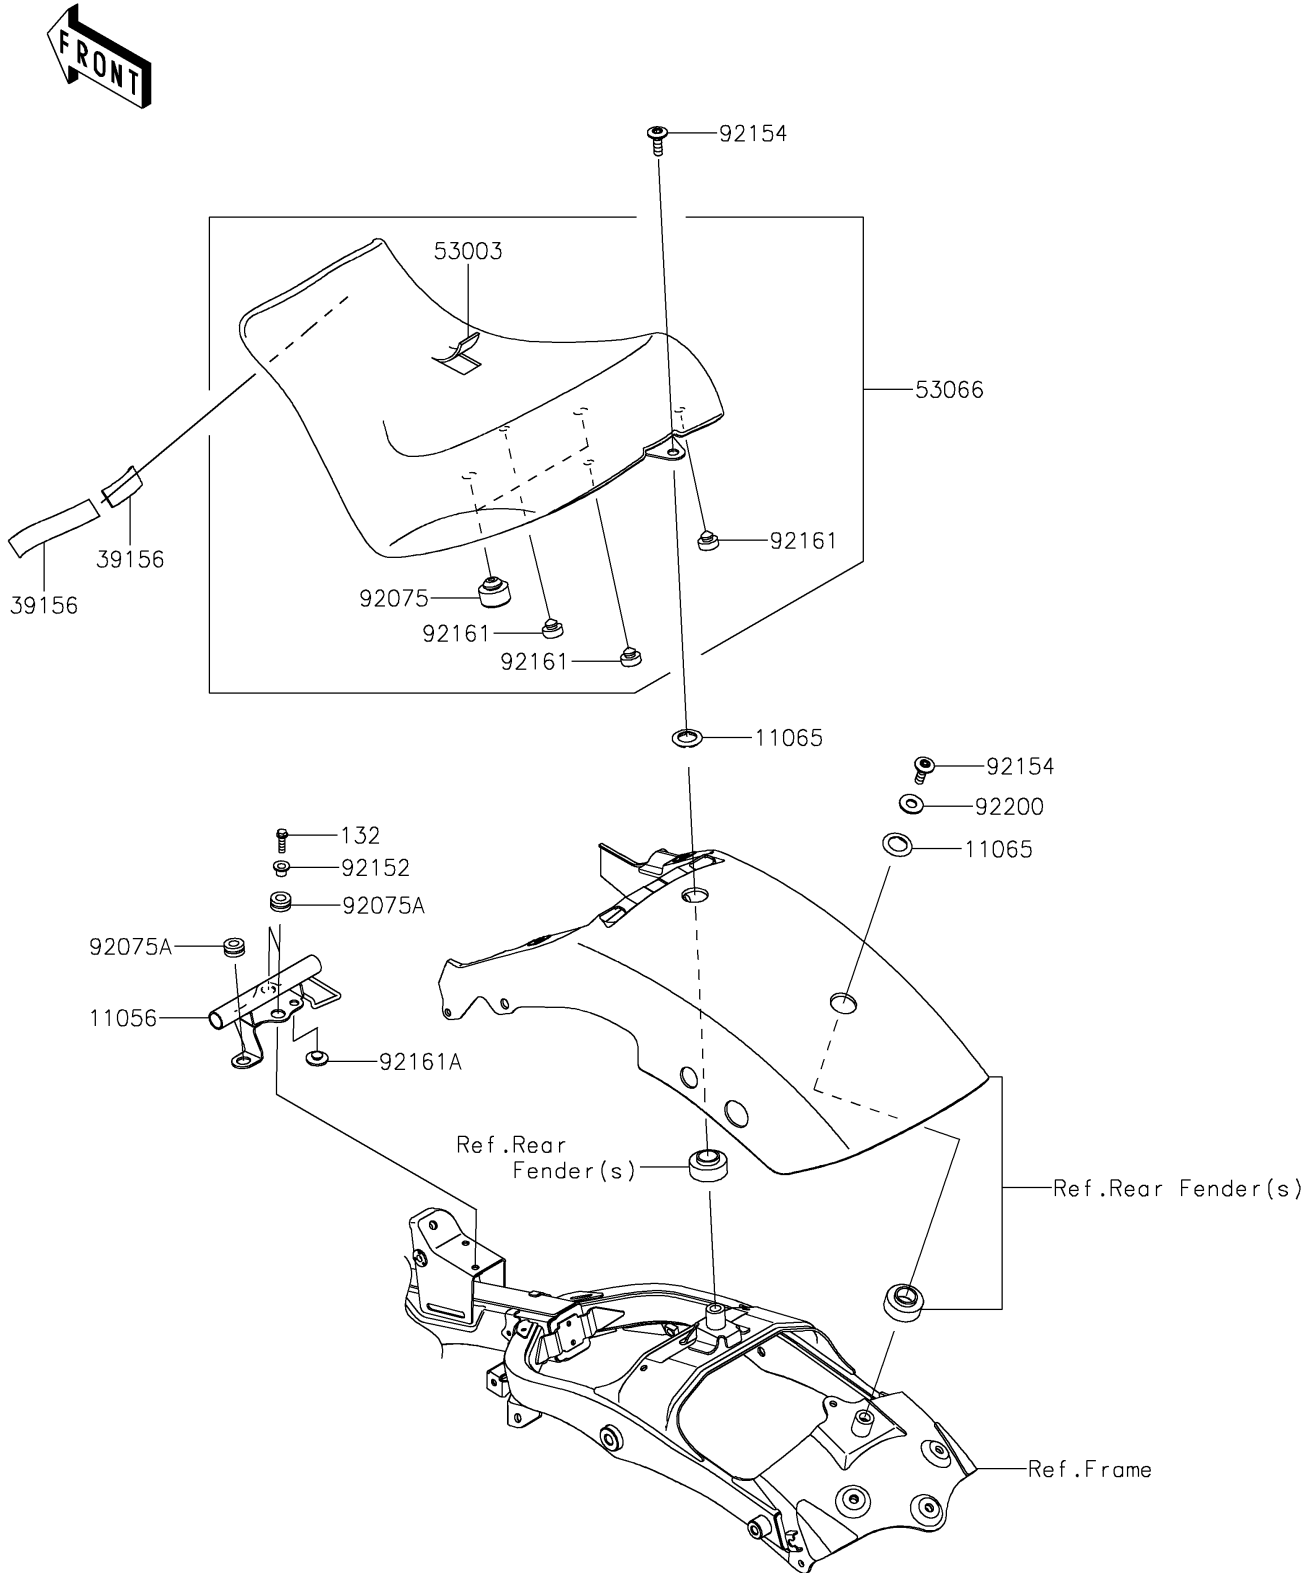

2022 VULCAN® S CAFE PARTS DIAGRAM

Seat

F2510

2022 VULCAN® S CAFE PARTS LIST

Seat

ITEM NAME	PART NUMBER	QUANTITY
BRACKET,SEAT (Ref # 11056)	11056-4009	1
CAP (Ref # 11065)	11065-0872	2
PAD,20X100X2 (Ref # 39156)	39156-1934	2
LEATHER,FR SEAT,BLACK (Ref # 53003)	53003-0567-MA	1
SEAT-ASSY,FR,BLACK (Ref # 53066)	53066-0734-MA	1
DAMPER (Ref # 92075)	92075-015	2
DAMPER (Ref # 92075A)	92075-1880	3
COLLAR,6.8X10X11.6 (Ref # 92152)	92152-0977	2
BOLT,SOCKET,8X25 (Ref # 92154)	92154-1805	2
DAMPER,10X20X8 (Ref # 92161)	92161-0855	3
DAMPER,8X22X10 (Ref # 92161A)	92161-1685	1
WASHER,10.5X24X2 (Ref # 92200)	92200-0987	1
BOLT-FLANGED-SMALL,6X20 (Ref # 132)	132BA0620	2