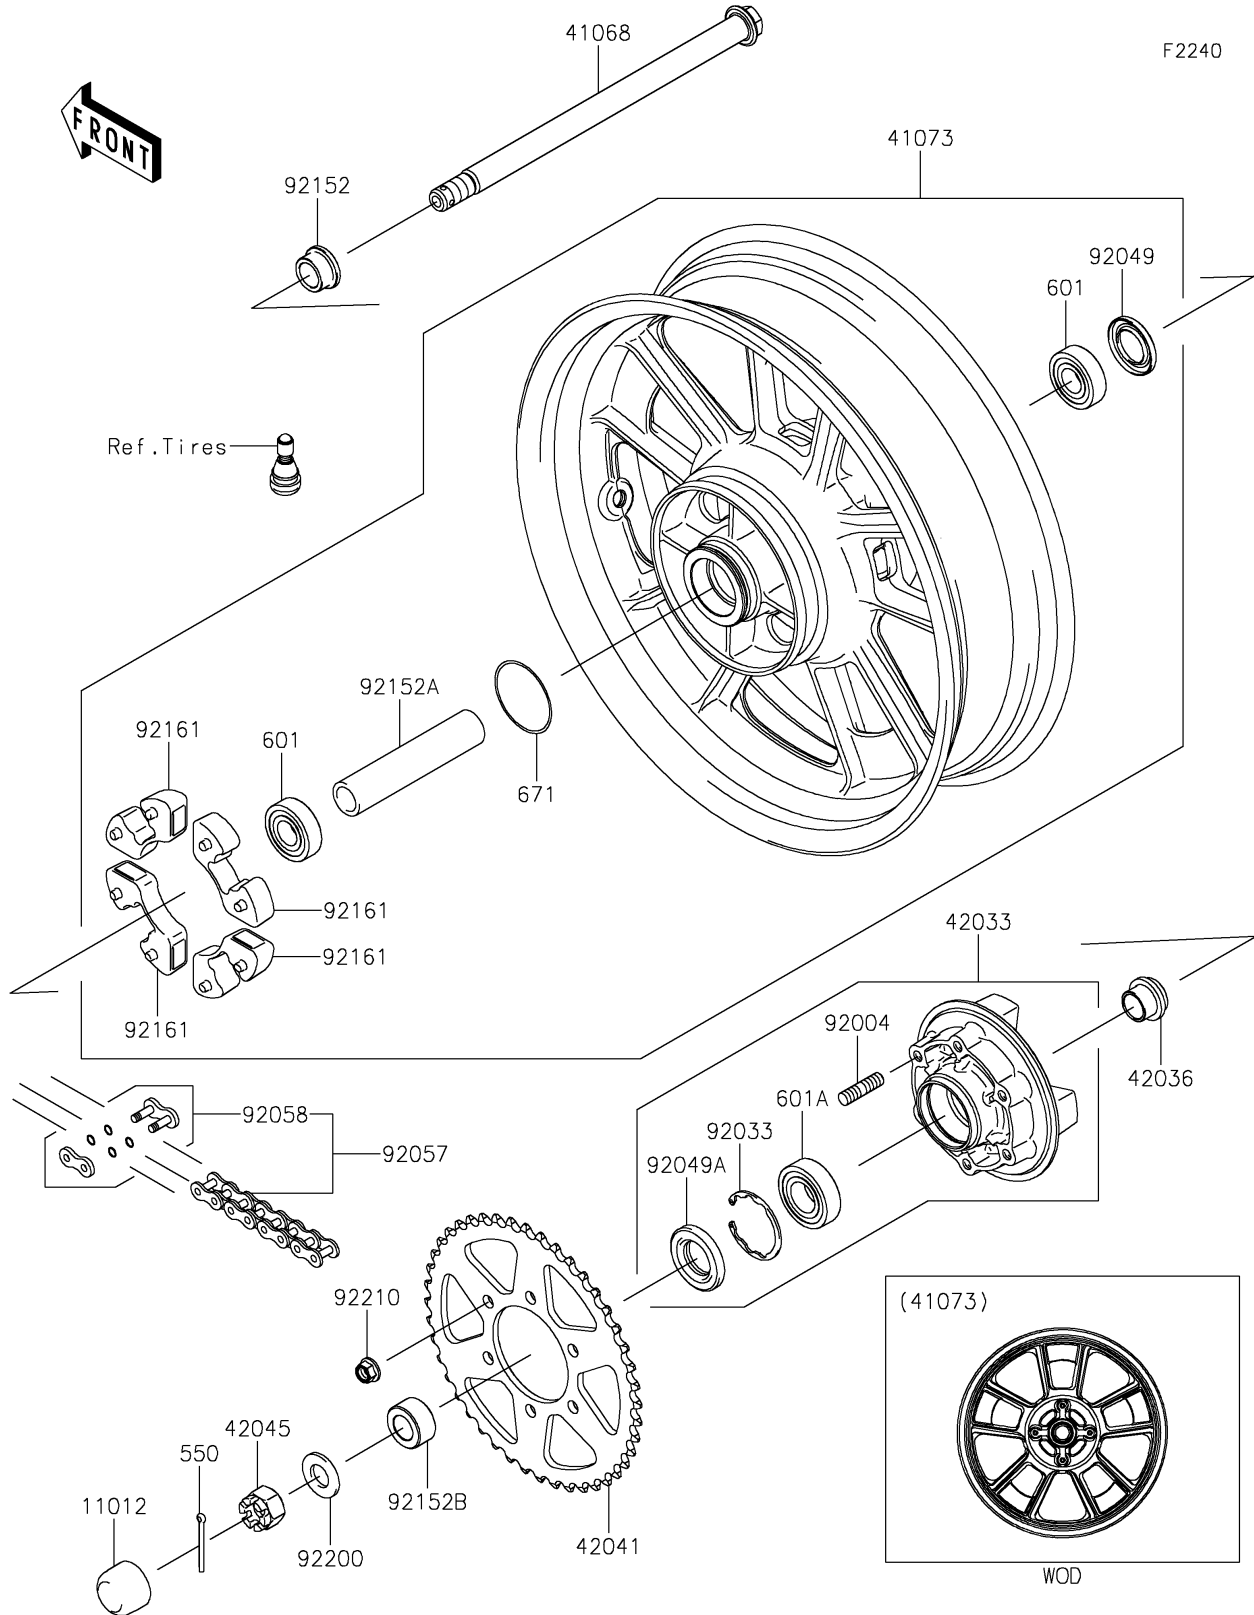

2022 VULCAN® S CAFE PARTS DIAGRAM

Rear Wheel/Chain

2022 VULCAN® S CAFE PARTS LIST

Rear Wheel/Chain

ITEM NAME	PART NUMBER	QUANTITY
CAP,AXLE NUT (Ref # 11012)	11012-1590	1
AXLE,RR,18X321.8 (Ref # 41068)	41068-0592	1
WHEEL-ASSY,RR,G.BLACK (Ref # 41073)	41073-0654-QT	1
COUPLING-ASSY,RR HUB (Ref # 42033)	42033-0570	1
SLEEVE,RR HUB,L=23 (Ref # 42036)	42036-1251	1
SPROCKET-HUB,46T (Ref # 42041)	42041-0087	1
NUT,CASTLE,18MM (Ref # 42045)	42045-018	1
STUD,10X19 (Ref # 92004)	92004-0048	6
RING-SNAP,52MM (Ref # 92033)	92033-1043	1
SEAL-OIL,28 47 5 (Ref # 92049)	92049-0140	1
SEAL-OIL (Ref # 92049A)	92049-1287	1
CHAIN,DRIVE,EK520MVXL3X120L (Ref # 92057)	92057-0675	1
JOINT-CHAIN,DRIVE (Ref # 92058)	92058-0021	1
COLLAR,RR AXLE,RH,L=17 (Ref # 92152)	92152-0302	1
COLLAR,20.2X28X133 (Ref # 92152A)	92152-0748	1
COLLAR,20X35X18 (Ref # 92152B)	92152-0751	1
DAMPER,SHOCK,RR HUB (Ref # 92161)	92161-0342	4
WASHER,19X36X3.2 (Ref # 92200)	92200-0296	1
NUT,LOCK,FLANGED,10MM (Ref # 92210)	92210-0276	6
PIN-COTTER,4.0X40 (Ref # 550)	550AA4040	1
BEARING-BALL,6204UUC3 (Ref # 601)	601B6204UU	2
BEARING-BALL (Ref # 601A)	601B6205UU	1
O RING,60MM (Ref # 671)	671B2560	1