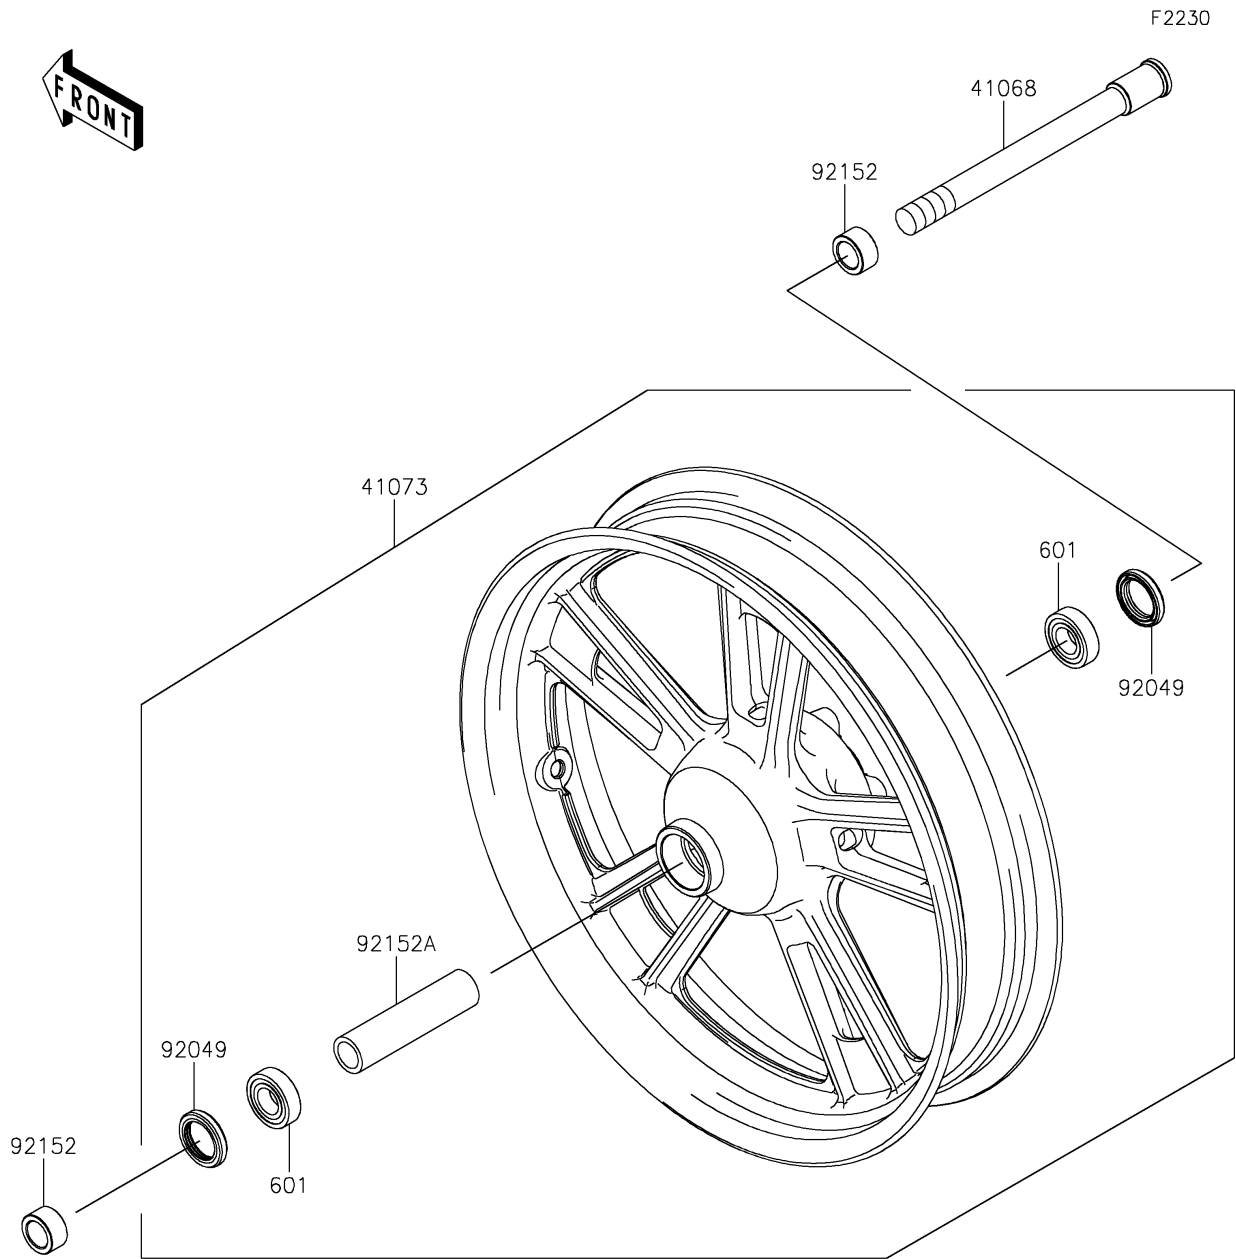

2022 VULCAN® S CAFE PARTS DIAGRAM

Front Wheel

WOD

2022 VULCAN® S CAFE PARTS LIST

Front Wheel

ITEM NAME	PART NUMBER	QUANTITY
AXLE,FR (Ref # 41068)	41068-0059	1
WHEEL-ASSY,FR,G.BLACK (Ref # 41073)	41073-0653-QT	1
SEAL-OIL,BJN30427 (Ref # 92049)	92049-0130	2
COLLAR,20X30X15.5 (Ref # 92152)	92152-0946	2
COLLAR,20.2X28X115 (Ref # 92152A)	92152-0958	1
BEARING-BALL,#6004UUC3 (Ref # 601)	601B6004UU	2