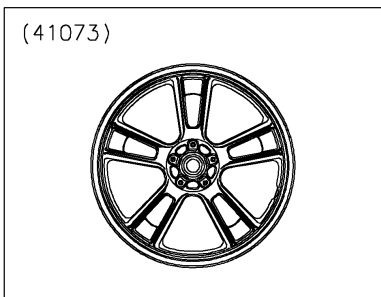

2022 VULCAN® S CAFE PARTS DIAGRAM

Front Wheel

WOD

2022 VULCAN® S CAFE PARTS LIST

Front Wheel

ITEM NAME	PART NUMBER	QUANTITY
AXLE,FR (Ref # 41068)	41068-0059	1
WHEEL-ASSY,FR,G.BLACK (Ref # 41073)	41073-0653-QT	1
SEAL-OIL,BJN30427 (Ref # 92049)	92049-0130	2
COLLAR,20X30X15.5 (Ref # 92152)	92152-0946	2
COLLAR,20.2X28X115 (Ref # 92152A)	92152-0958	1
BEARING-BALL,#6004UUC3 (Ref # 601)	601B6004UU	2