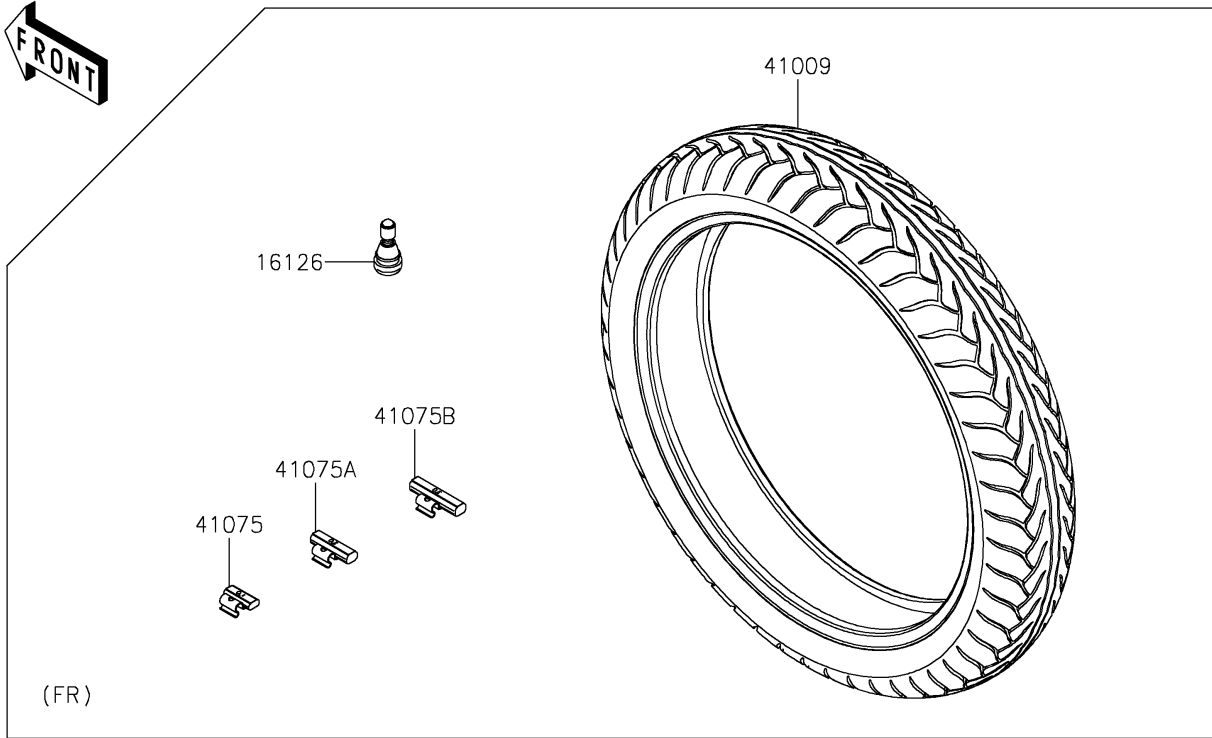

2022 VULCAN® S CAFE PARTS DIAGRAM

Tires

F2210

2022 VULCAN® S CAFE PARTS LIST

Tires

| ITEM NAME | PART NUMBER | QUANTITY |
|---|-------------|----------|
| VALVE,TIRE (Ref # 16126) | 16126-1140 | 2 |
| TIRE,FR,120/70R18(59H),D220F (Ref # 41009) | 41009-0659 | 1 |
| TIRE,RR,160/60ZR17(69H),D220ST (Ref # 41009A) | 41009-0693 | 1 |
| BALANCER-WHEEL,10G,SILVER (Ref # 41075) | 41075-0007 | AR |
| BALANCER-WHEEL,20G,SILVER (Ref # 41075A) | 41075-0008 | AR |
| BALANCER-WHEEL,30G,SILVER (Ref # 41075B) | 41075-0009 | AR |