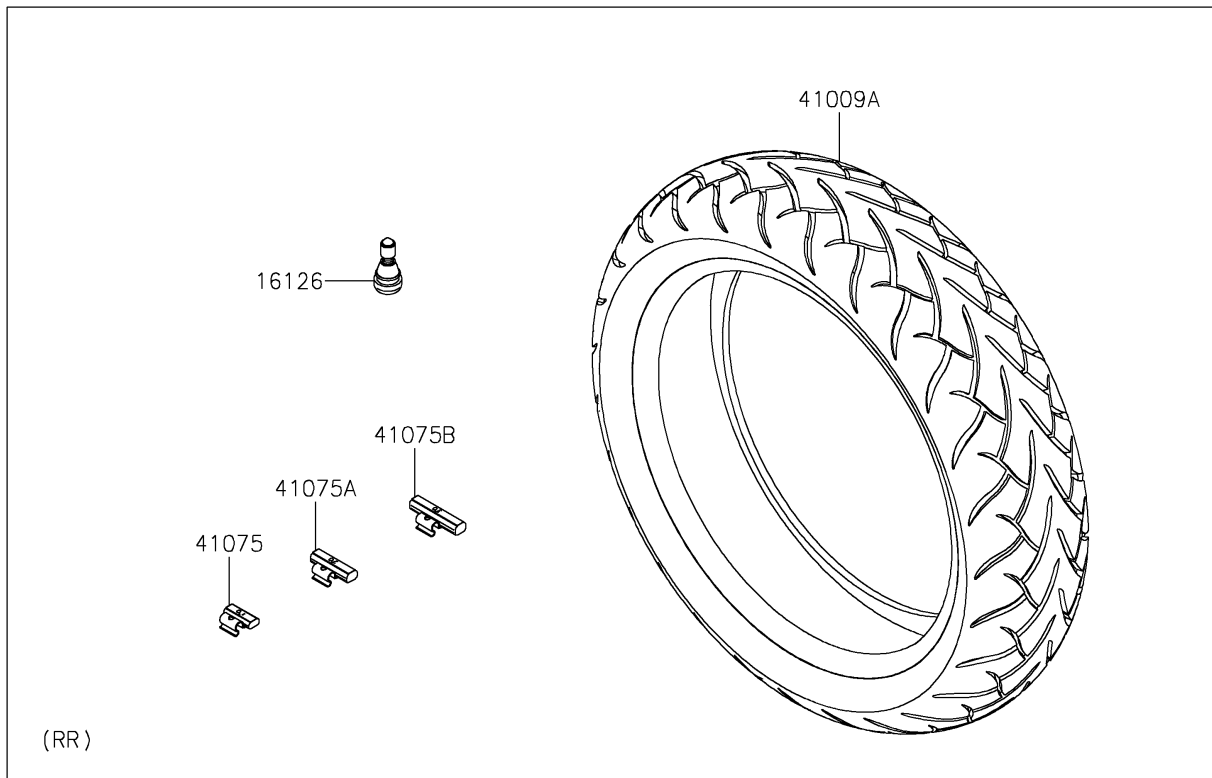

2022 VULCAN® S CAFE PARTS DIAGRAM

Tires

F2210

2022 VULCAN® S CAFE PARTS LIST

Tires

| ITEM NAME | PART NUMBER | QUANTITY |
|---|-------------|----------|
| VALVE,TIRE (Ref # 16126) | 16126-1140 | 2 |
| TIRE,FR,120/70R18(59H),D220F (Ref # 41009) | 41009-0659 | 1 |
| TIRE,RR,160/60ZR17(69H),D220ST (Ref # 41009A) | 41009-0693 | 1 |
| BALANCER-WHEEL,10G,SILVER (Ref # 41075) | 41075-0007 | AR |
| BALANCER-WHEEL,20G,SILVER (Ref # 41075A) | 41075-0008 | AR |
| BALANCER-WHEEL,30G,SILVER (Ref # 41075B) | 41075-0009 | AR |