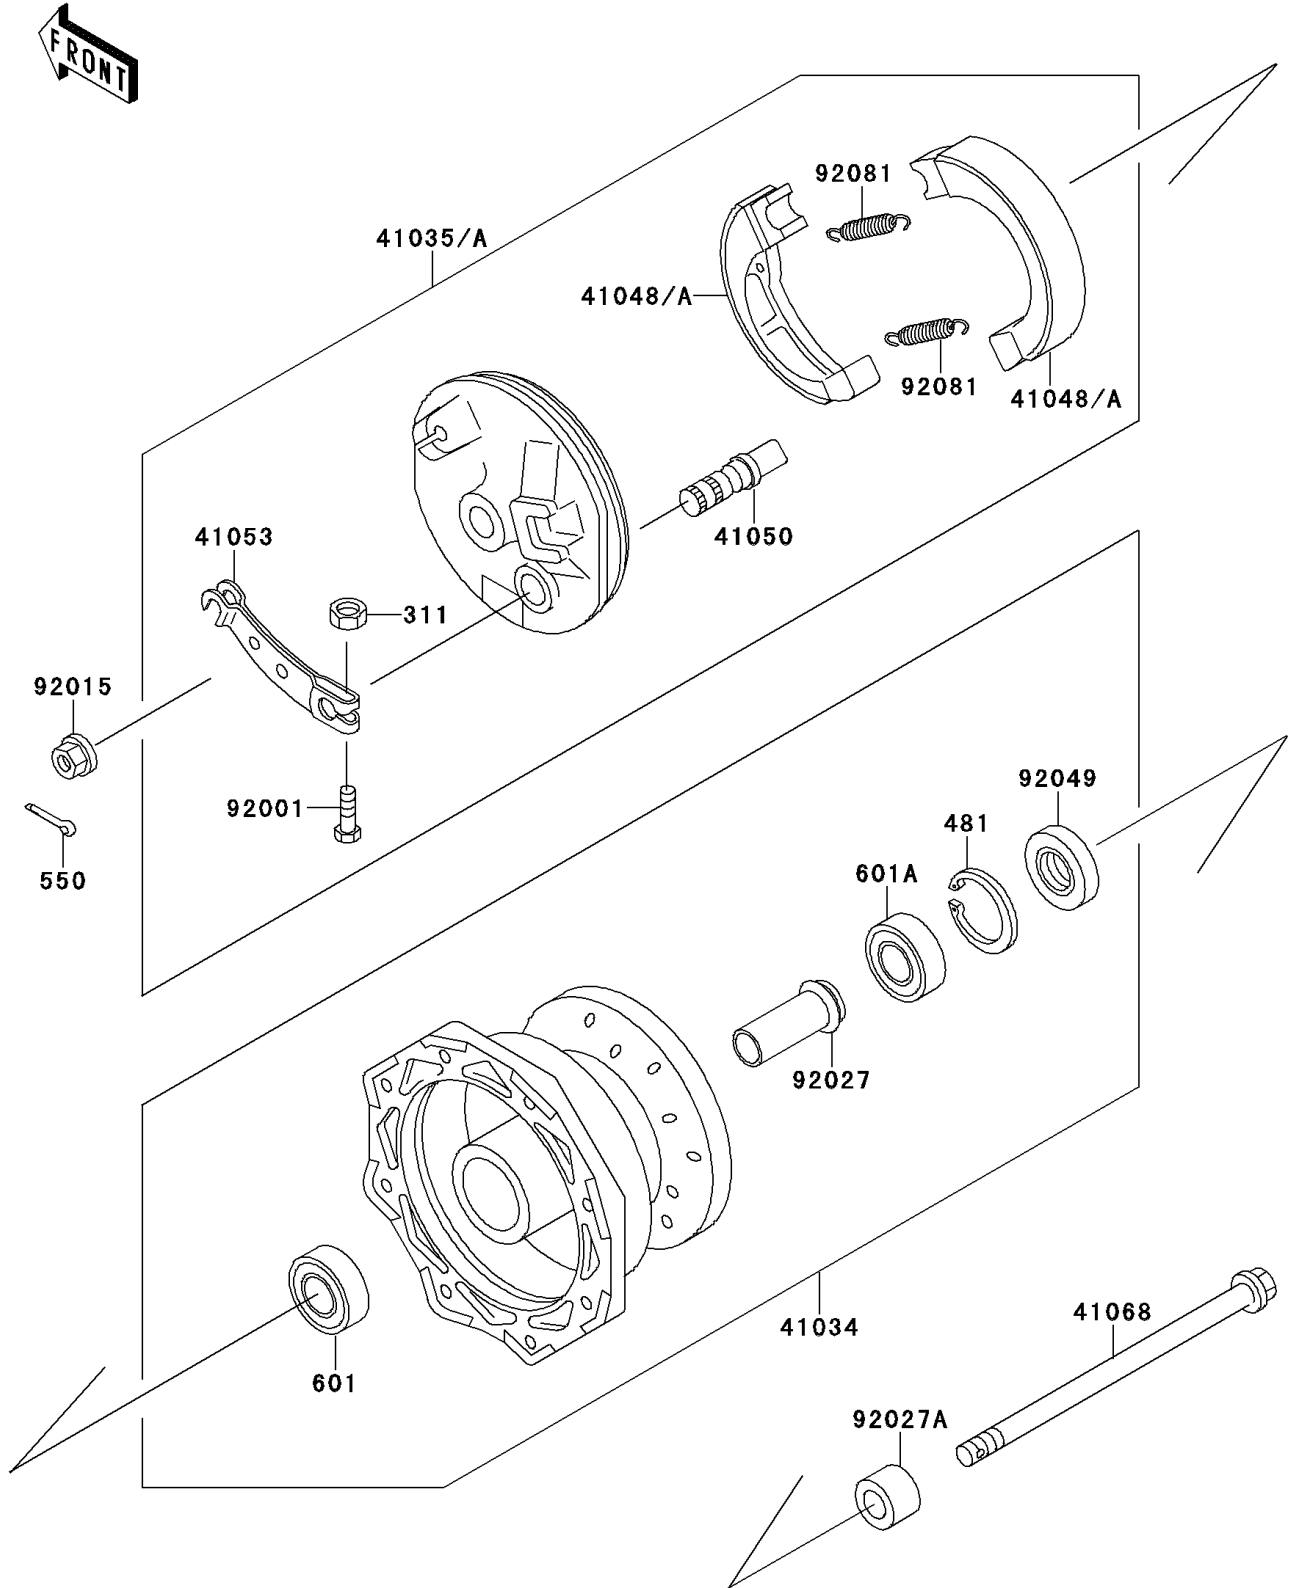

1992 KX60 PARTS DIAGRAM

Front Hub

F2230

1992 KX60 PARTS LIST

Front Hub

ITEM NAME	PART NUMBER	QUANTITY
NUT-HEX (Ref # 311)	311G0500	1
CIRCLIP-TYPE-C,35MM (Ref # 481)	481J3500	1
PIN-COTTER,2.5X20 (Ref # 550)	550D2520	1
BEARING-BALL,#6200UUC3 (Ref # 601)	601B6200UU	1
BEARING-BALL,#6300UUC3 (Ref # 601A)	601B6300UU	1
DRUM-ASSY,FRONT BRAKE (Ref # 41034)	41034-1168	1
PANEL-ASSY-BRAKE,FR (Ref # 41035A)	41035-1285	1
SHOE-BRAKE (Ref # 41048A)	41048-1083	2
CAM-BRAKE (Ref # 41050)	41050-1031	1
LEVER-BRAKE CAM,FR (Ref # 41053)	41053-1027	1
AXLE,FR (Ref # 41068)	41068-1305	1
BOLT,5X25 (Ref # 92001)	92001-1695	1
NUT,FLANGED,10MM (Ref # 92015)	92015-1335	1
COLLAR,FRONT DRUM,L=54 (Ref # 92027)	92027-1470	1
COLLAR,FRONT AXLE,L=14.5 (Ref # 92027A)	92027-1472	1
SEAL-OIL,DD20357 (Ref # 92049)	92049-1095	1
SPRING,BRAKE SHOE (Ref # 92081)	92081-1564	2