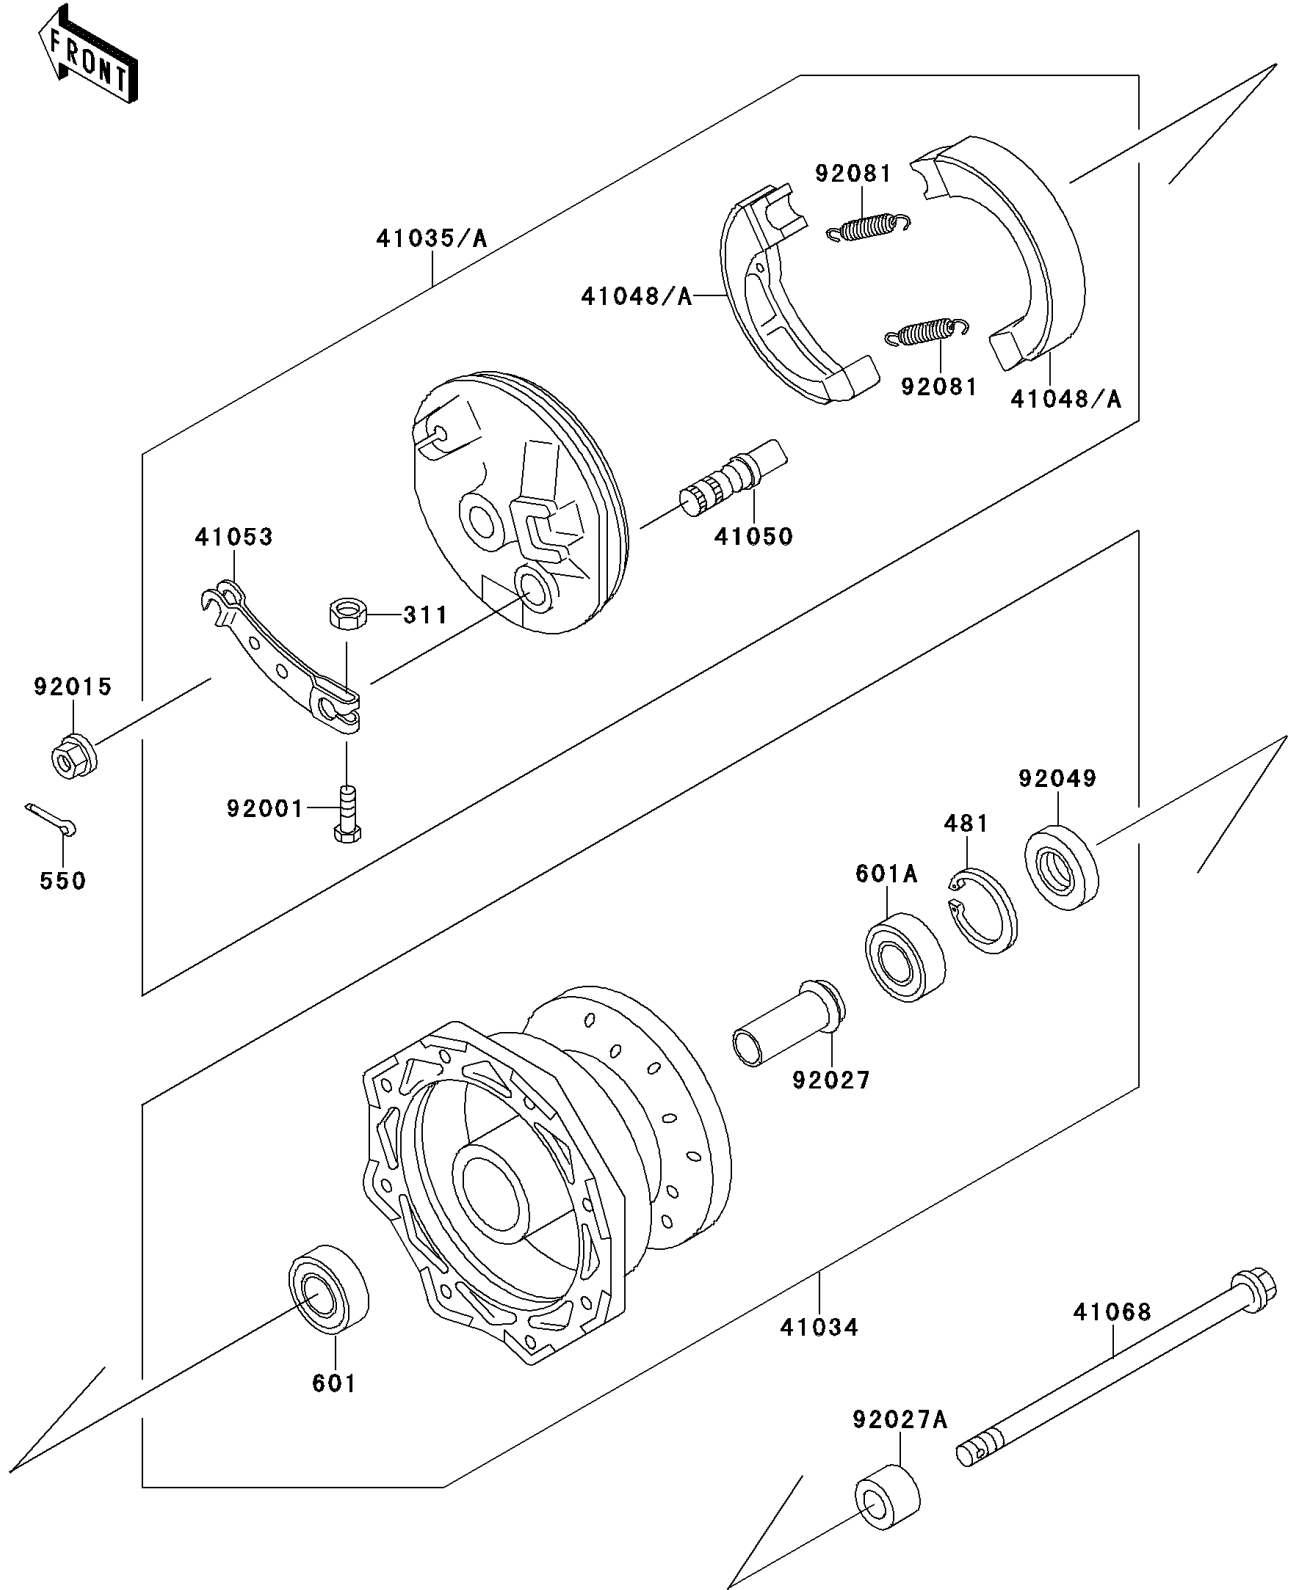

1992 KX60 PARTS DIAGRAM

Front Hub

F2230

1992 KX60 PARTS LIST

Front Hub

ITEM NAME	PART NUMBER	QUANTITY
NUT-HEX (Ref # 311)	311G0500	1
CIRCLIP-TYPE-C,35MM (Ref # 481)	481J3500	1
PIN-COTTER,2.5X20 (Ref # 550)	550D2520	1
BEARING-BALL,#6200UUC3 (Ref # 601)	601B6200UU	1
BEARING-BALL,#6300UUC3 (Ref # 601A)	601B6300UU	1
DRUM-ASSY,FRONT BRAKE (Ref # 41034)	41034-1168	1
PANEL-ASSY-BRAKE,FR (Ref # 41035A)	41035-1285	1
SHOE-BRAKE (Ref # 41048A)	41048-1083	2
CAM-BRAKE (Ref # 41050)	41050-1031	1
LEVER-BRAKE CAM,FR (Ref # 41053)	41053-1027	1
AXLE,FR (Ref # 41068)	41068-1305	1
BOLT,5X25 (Ref # 92001)	92001-1695	1
NUT,FLANGED,10MM (Ref # 92015)	92015-1335	1
COLLAR,FRONT DRUM,L=54 (Ref # 92027)	92027-1470	1
COLLAR,FRONT AXLE,L=14.5 (Ref # 92027A)	92027-1472	1
SEAL-OIL,DD20357 (Ref # 92049)	92049-1095	1
SPRING,BRAKE SHOE (Ref # 92081)	92081-1564	2