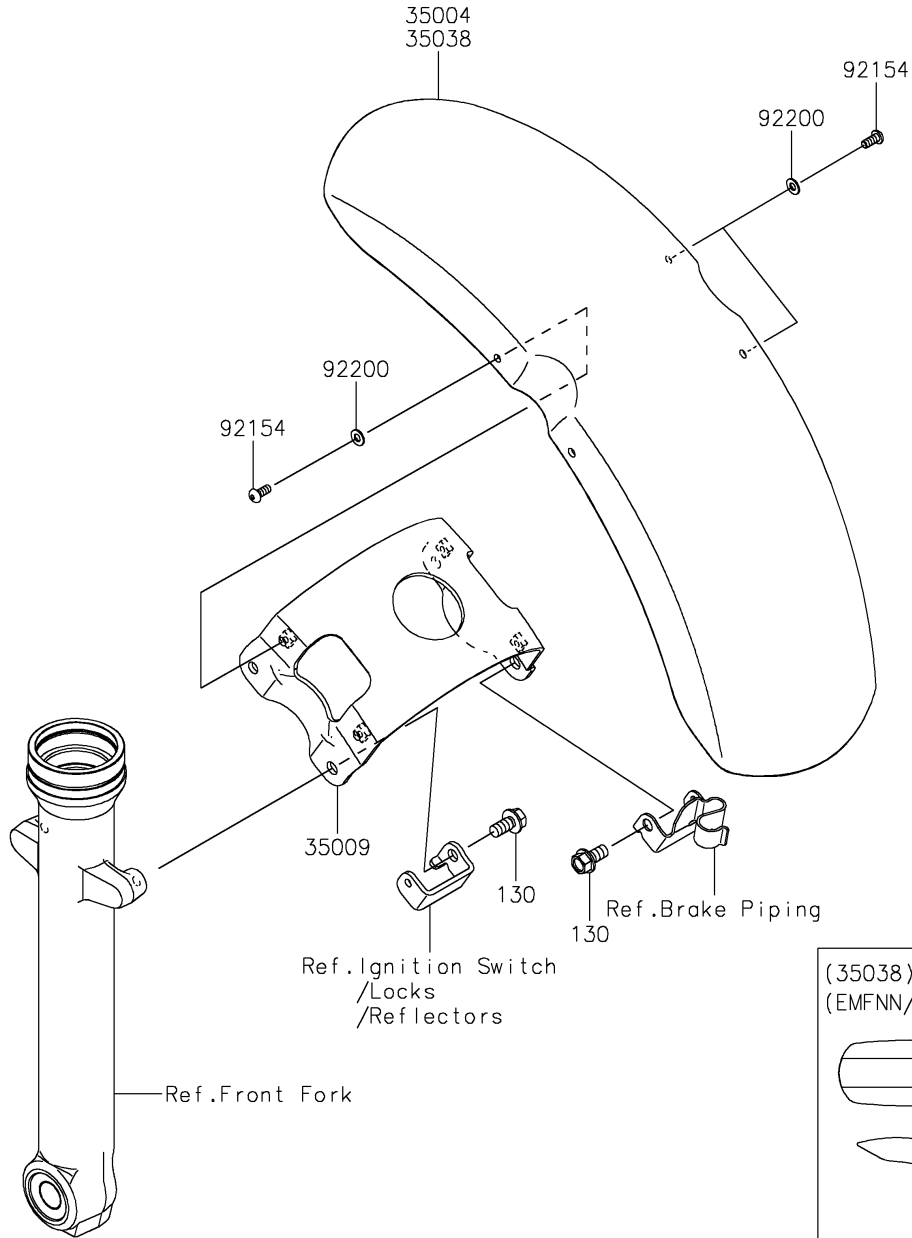

2022 VULCAN® S CAFE PARTS DIAGRAM

Front Fender(s)

F2171

2022 VULCAN® S CAFE PARTS LIST

Front Fender(s)

ITEM NAME	PART NUMBER	QUANTITY
FENDER-FRONT,EBONY (Ref # 35004)	35004-0341-H8	1
BRACE (Ref # 35009)	35009-0039	1
FENDER-FRONT,EBONY (Ref # 35038)	35038-5158-H8	1
BOLT,SOCKET,5X12 (Ref # 92154)	92154-1471	4
WASHER,5.3X11X1 (Ref # 92200)	92200-0973	4
BOLT-FLANGED,8X16 (Ref # 130)	130BA0816	4