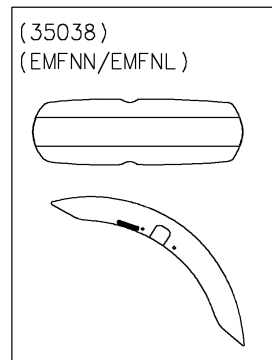

2022 VULCAN® S CAFE PARTS DIAGRAM

Front Fender(s)

F2171

2022 VULCAN® S CAFE PARTS LIST

Front Fender(s)

ITEM NAME	PART NUMBER	QUANTITY
FENDER-FRONT,EBONY (Ref # 35004)	35004-0341-H8	1
BRACE (Ref # 35009)	35009-0039	1
FENDER-FRONT,EBONY (Ref # 35038)	35038-5158-H8	1
BOLT,SOCKET,5X12 (Ref # 92154)	92154-1471	4
WASHER,5.3X11X1 (Ref # 92200)	92200-0973	4
BOLT-FLANGED,8X16 (Ref # 130)	130BA0816	4