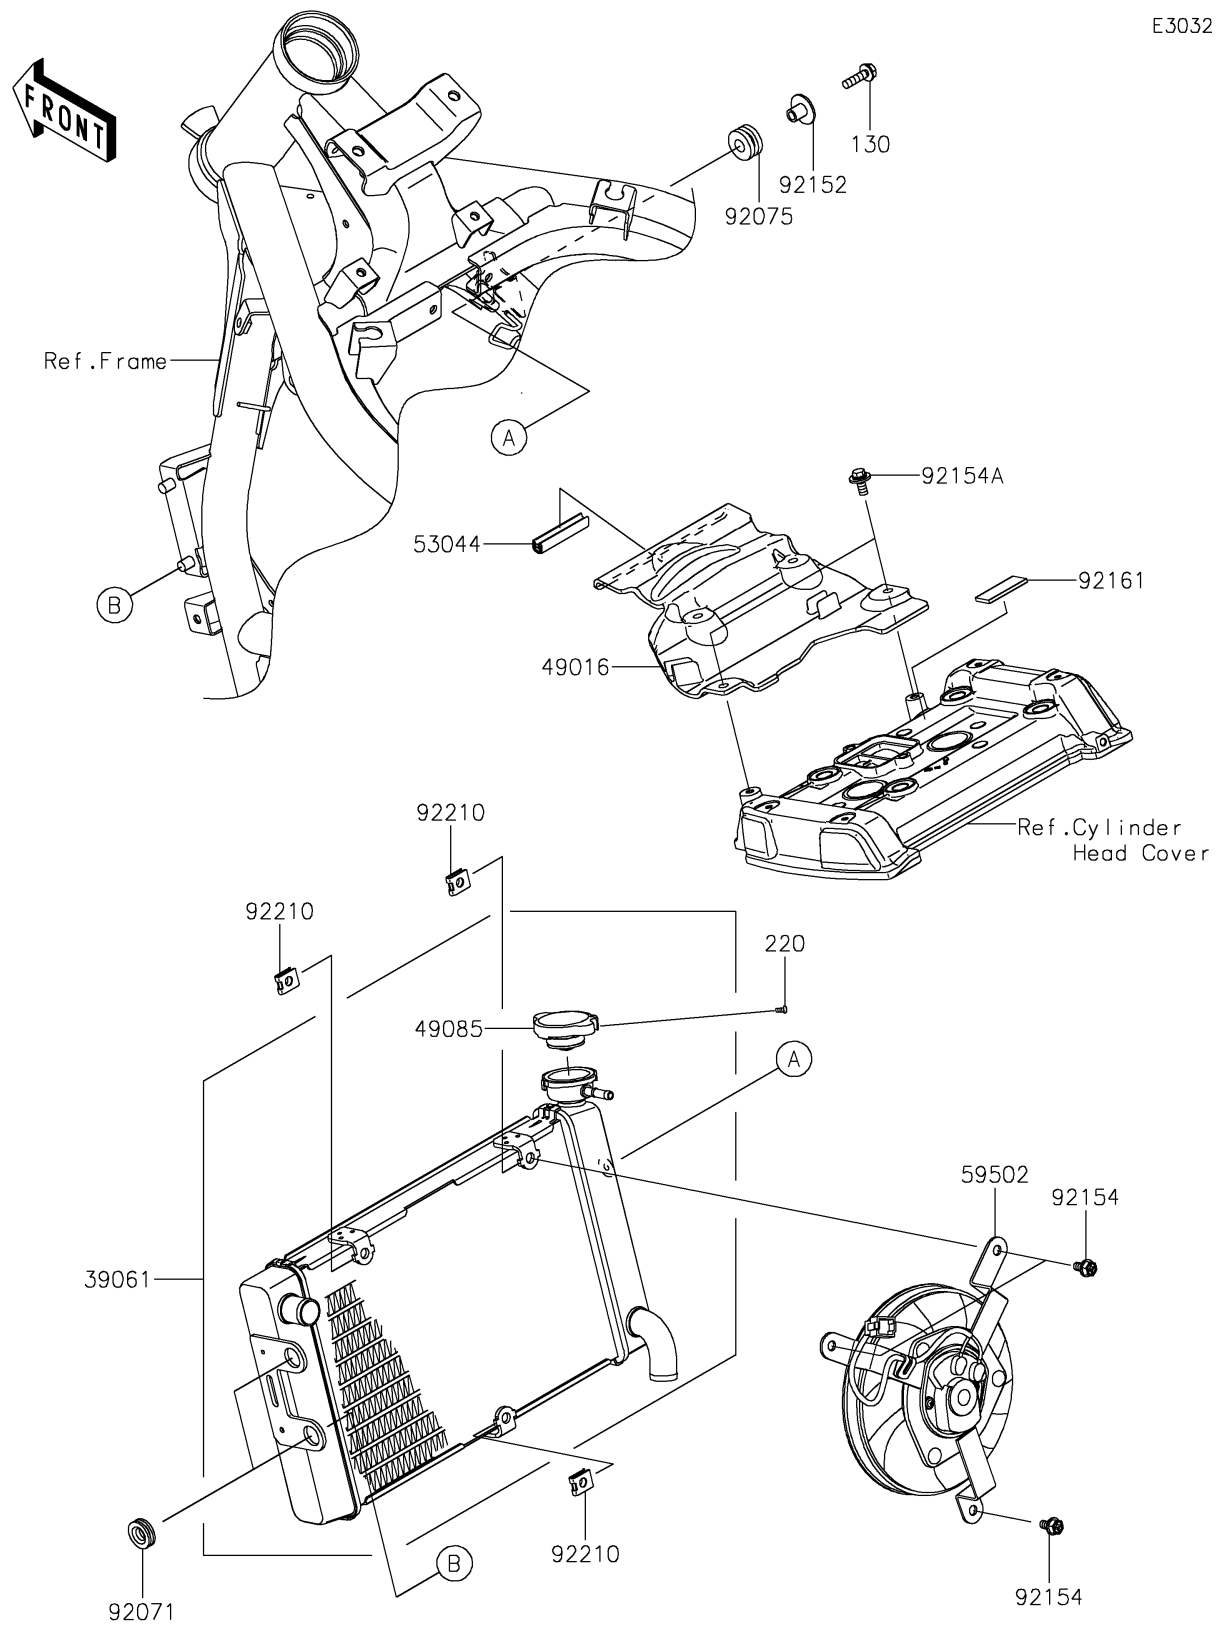

2022 VULCAN® S CAFE PARTS DIAGRAM

Radiator

E3032

2022 VULCAN® S CAFE PARTS LIST

Radiator

| ITEM NAME | PART NUMBER | QUANTITY |
|-------------------------------------|-------------|----------|
| RADIATOR-ASSY (Ref # 39061) | 39061-0796 | 1 |
| COVER-SEAL (Ref # 49016) | 49016-0622 | 1 |
| CAP-ASSY-PRESSURE (Ref # 49085) | 49085-0016 | 1 |
| TRIM,L=50 (Ref # 53044) | 53044-1185 | 1 |
| FAN-ASSY (Ref # 59502) | 59502-0613 | 1 |
| GROMMET (Ref # 92071) | 92071-1115 | 2 |
| DAMPER,10X24X12 (Ref # 92075) | 92075-1690 | 1 |
| COLLAR,6.5X10X13.1 (Ref # 92152) | 92152-0910 | 1 |
| BOLT (Ref # 92154) | 92154-1429 | 3 |
| BOLT,FLANGED-WP,6X14 (Ref # 92154A) | 92154-1576 | 2 |
| DAMPER (Ref # 92161) | 92161-0301 | 1 |
| NUT (Ref # 92210) | 92210-1323 | 3 |
| BOLT-FLANGED,6X22 (Ref # 130) | 130BA0622 | 1 |
| SCREW-PAN-CROS,3X6 (Ref # 220) | 220AB0306 | 1 |