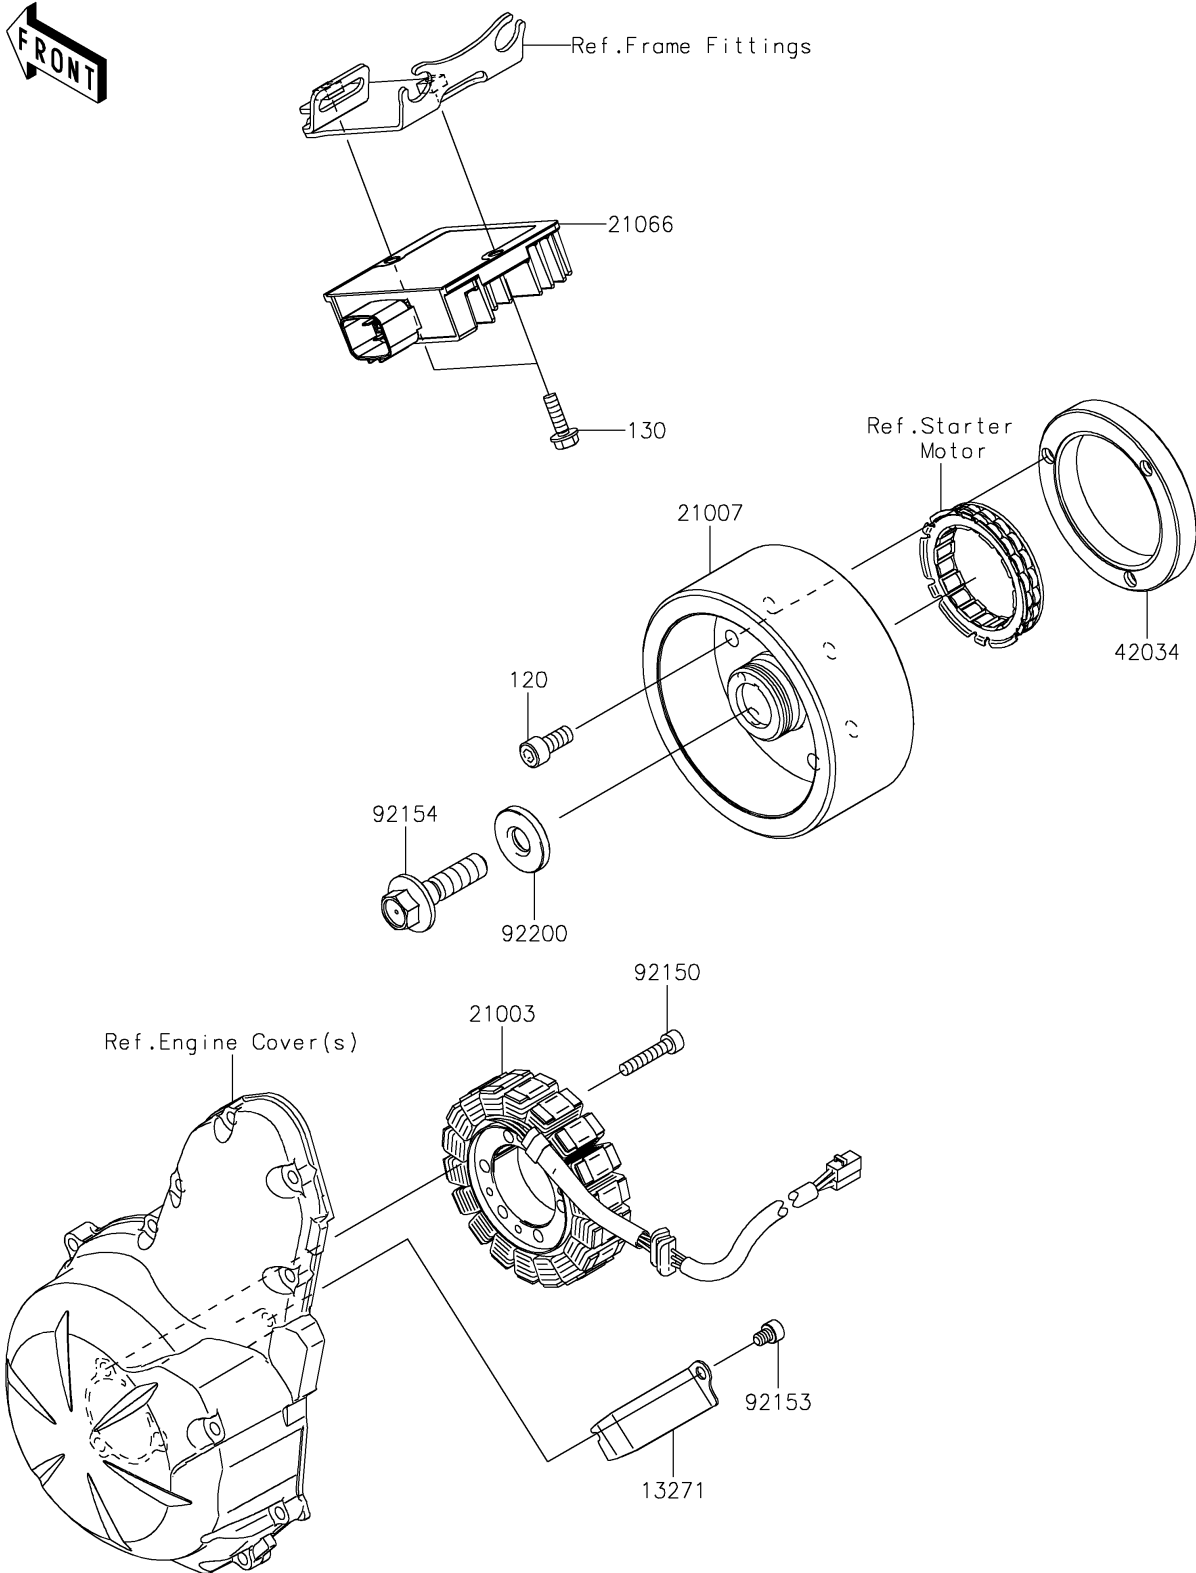

2022 VULCAN[®] S CAFE PARTS DIAGRAM

Generator

E1810

2022 VULCAN® S CAFE PARTS LIST

Generator

ITEM NAME	PART NUMBER	QUANTITY
PLATE (Ref # 13271)	13271-0952	1
STATOR (Ref # 21003)	21003-0206	1
ROTOR (Ref # 21007)	21007-0601	1
REGULATOR-VOLTAGE (Ref # 21066)	21066-0750	1
COUPLING (Ref # 42034)	42034-1143	1
BOLT,SOCKET,6X30 (Ref # 92150)	92150-1433	3
BOLT,SOCKET,6X8 (Ref # 92153)	92153-1414	1
BOLT,FLANGED,12X45 (Ref # 92154)	92154-1812	1
WASHER,12X33X5 (Ref # 92200)	92200-0220	1
BOLT-SOCKET,8X18 (Ref # 120)	120CA0818	3
BOLT-FLANGED,6X20 (Ref # 130)	130BA0620	2