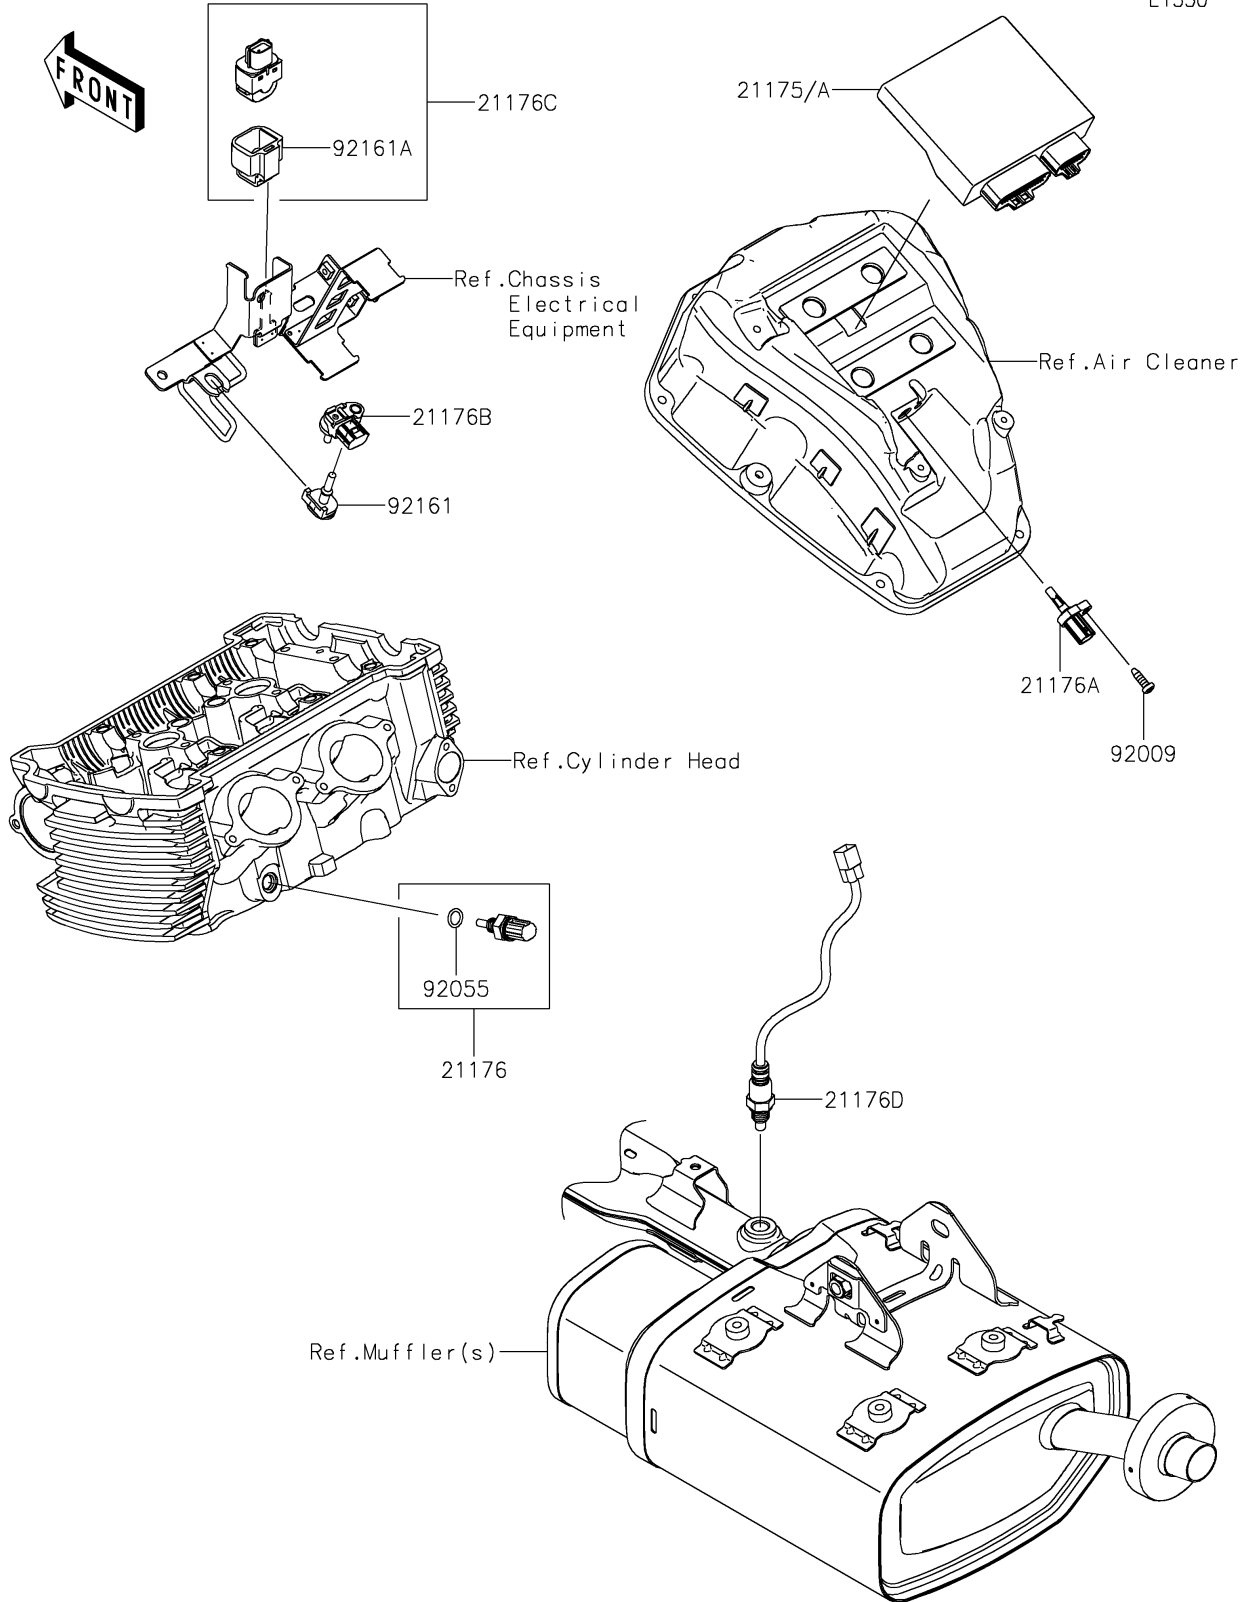

2022 VULCAN[®] S CAFE PARTS DIAGRAM

Fuel Injection

E1530

2022 VULCAN® S CAFE PARTS LIST

Fuel Injection

ITEM NAME	PART NUMBER	QUANTITY
CONTROL UNIT-ELECTRONIC (Ref # 21175)	21175-1196	1
CONTROL UNIT-ELECTRONIC (Ref # 21175A)	21175-1197	1
SENSOR,WATER TEMP (Ref # 21176)	21176-0009	1
SENSOR,AIR TEMPERATURE (Ref # 21176A)	21176-0048	1
SENSOR,PRESSURE (Ref # 21176B)	21176-0111	1
SENSOR,VEHICLE-DOWN (Ref # 21176C)	21176-0704	1
SENSOR,OXYGEN (Ref # 21176D)	21176-0775	1
SCREW,TAPPING,5X16 (Ref # 92009)	92009-1984	1
RING-O,9.5X1.9 (Ref # 92055)	92055-0016	1
DAMPER (Ref # 92161)	92161-0673	1
DAMPER (Ref # 92161A)	92161-0951	1