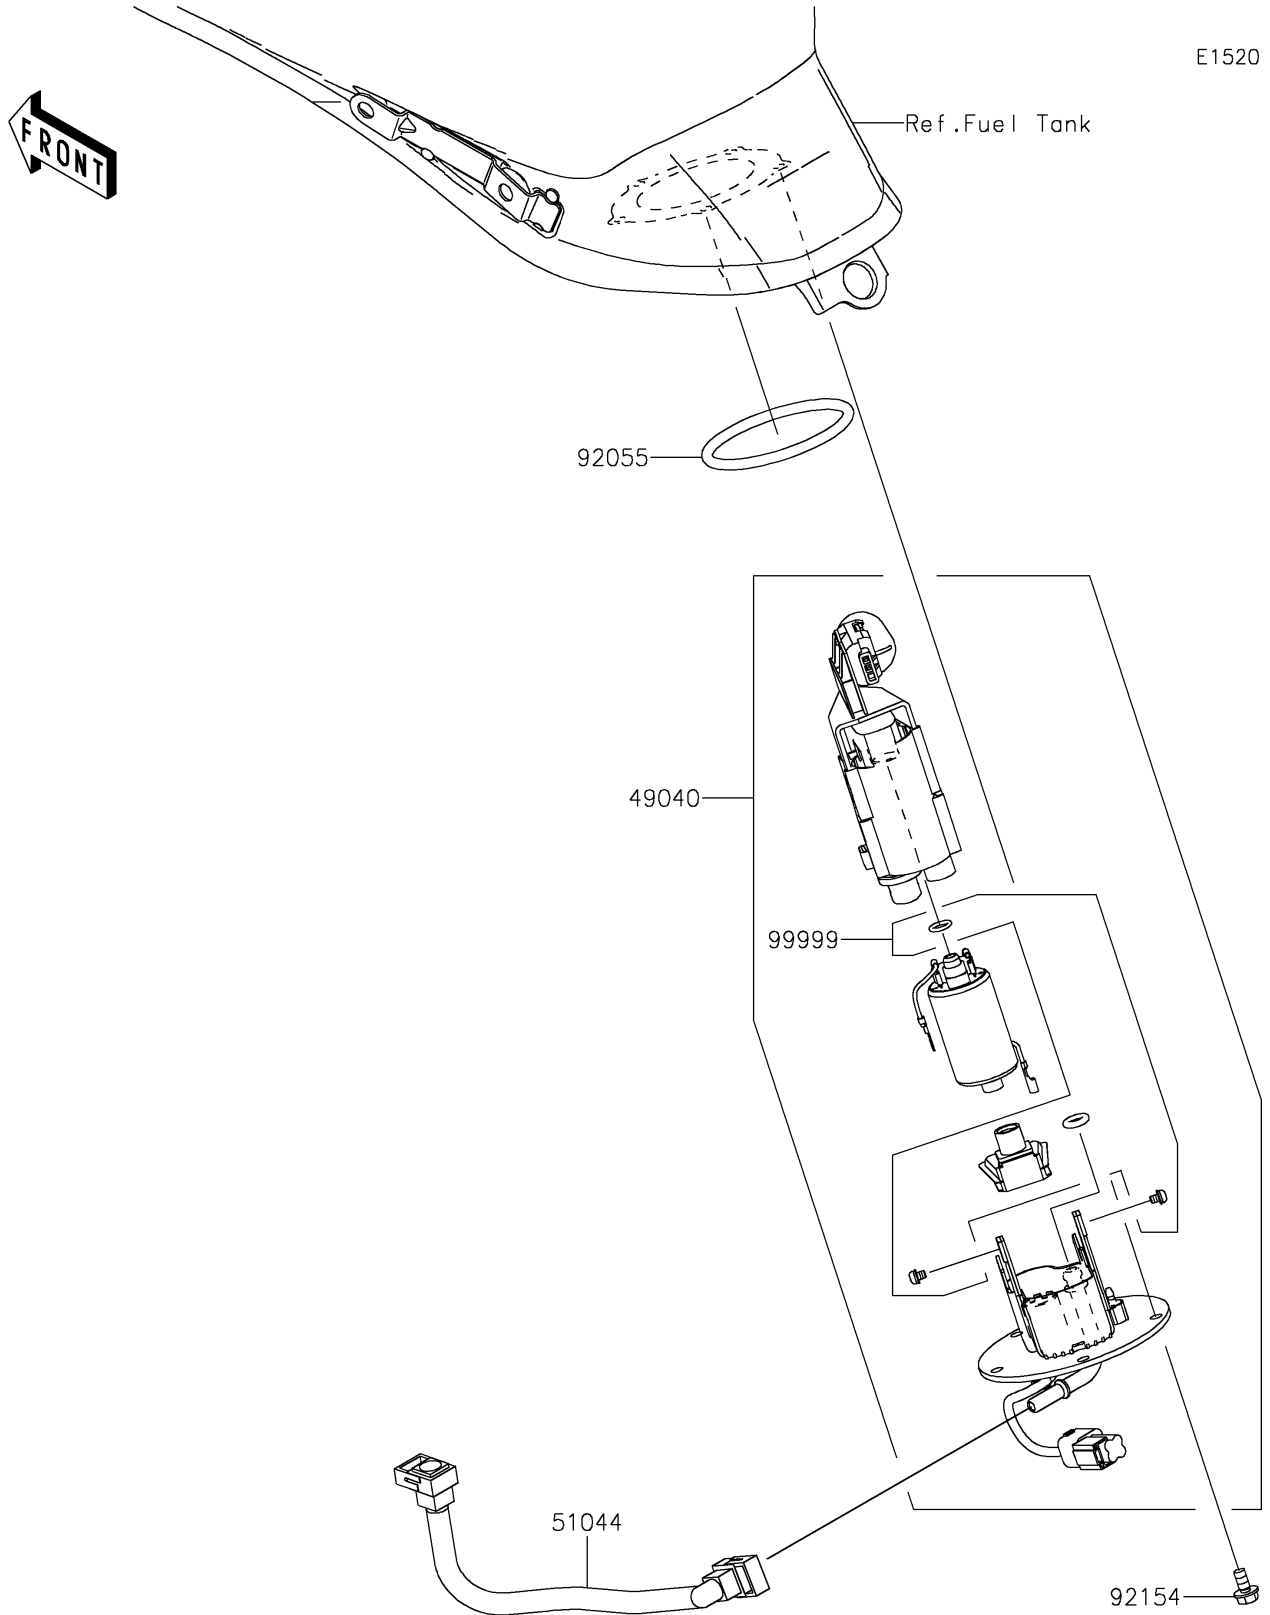

# 2022 VULCAN® S CAFE PARTS DIAGRAM

Fuel Pump

## 2022 VULCAN® S CAFE PARTS LIST

### Fuel Pump

ITEM NAME	PART NUMBER	QUANTITY
PUMP-FUEL (Ref # 49040)	49040-0738	1
TUBE-ASSY,FUEL (Ref # 51044)	51044-0851	1
RING-O,74.6X5.7 (Ref # 92055)	92055-0728	1
BOLT,FLANGED,6X12 (Ref # 92154)	92154-1848	5
KIT,FUEL FILTER (Ref # 99999)	99999-0525	1