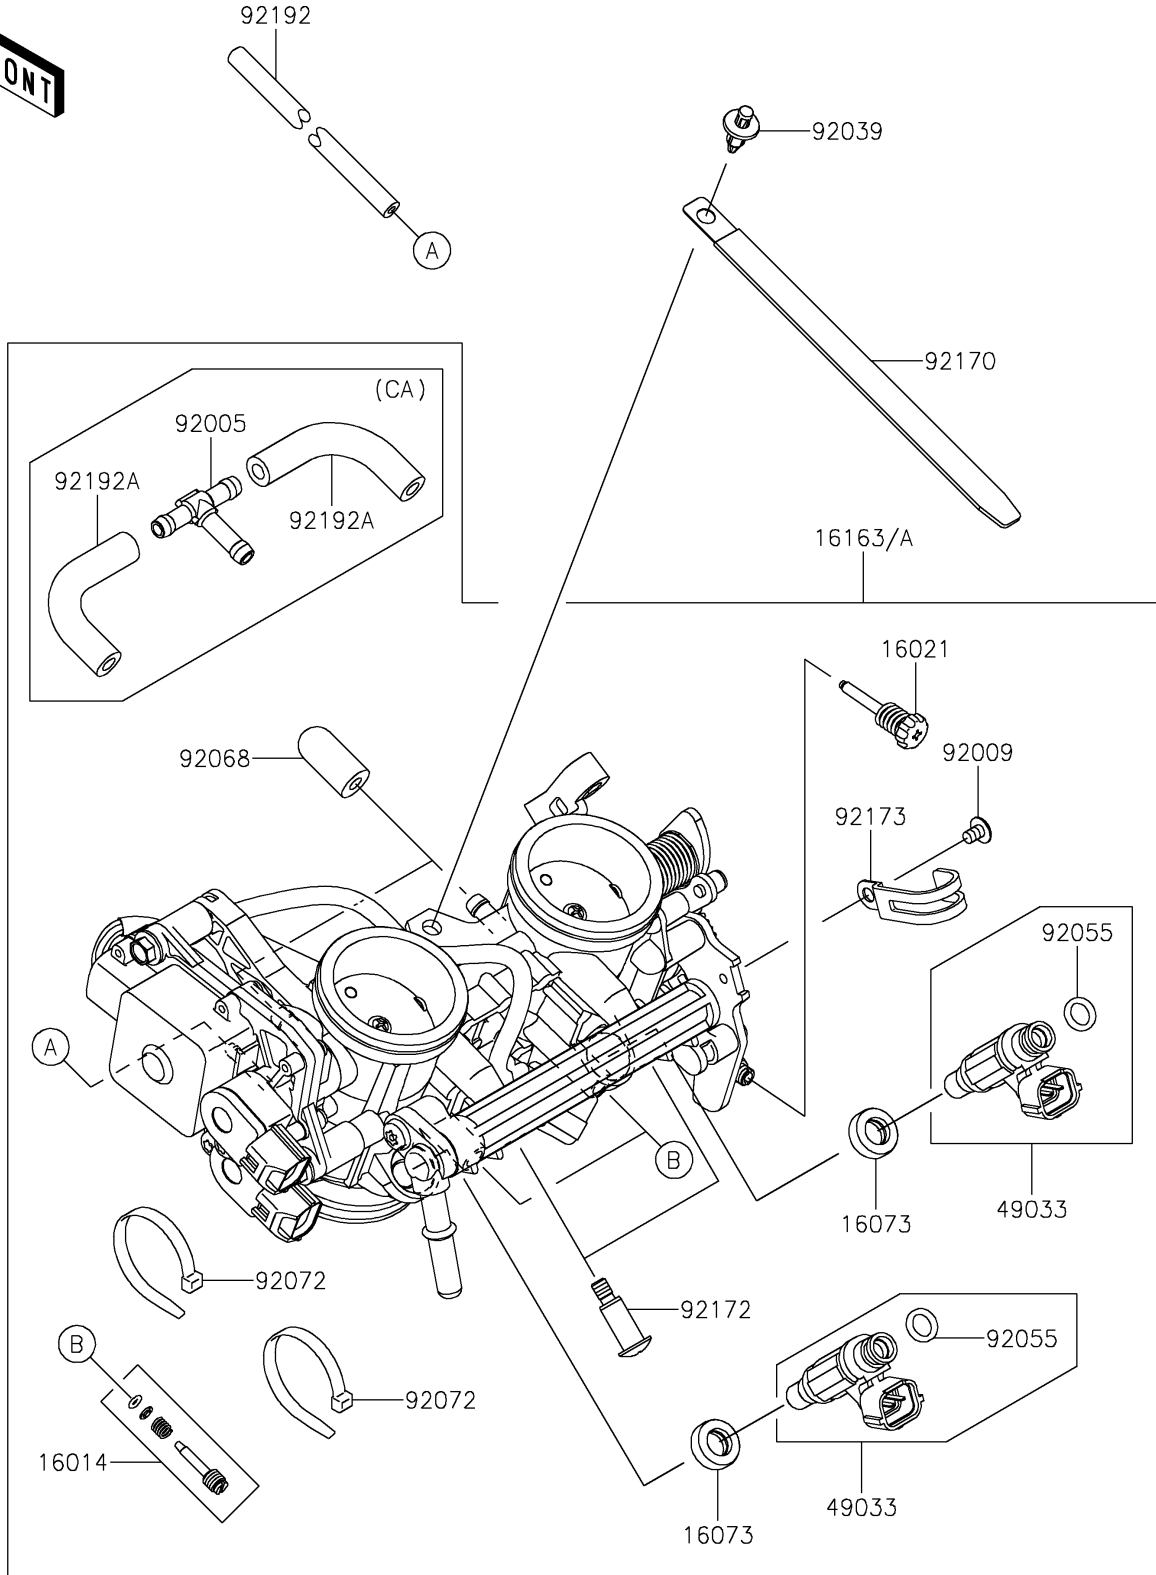

2022 VULCAN® S CAFE PARTS DIAGRAM

Throttle

E1510

2022 VULCAN® S CAFE PARTS LIST

Throttle

ITEM NAME	PART NUMBER	QUANTITY
SCREW-PILOT AIR (Ref # 16014)	16014-0002	2
SCREW-THROTTLE STOP (Ref # 16021)	16021-0033	1
INSULATOR (Ref # 16073)	16073-3707	2
THROTTLE-ASSY (Ref # 16163)	16163-0827	1
THROTTLE-ASSY (Ref # 16163A)	16163-0838	1
NOZZLE-INJECTION (Ref # 49033)	49033-0011	2
FITTING,3WAY (Ref # 92005)	92005-0730	1
SCREW,CLAMP (Ref # 92009)	92009-1860	1
RIVET (Ref # 92039)	92039-0068	1
RING-O,INJECTION NOZZLE (Ref # 92055)	92055-1622	2
PLUG,12X25 (Ref # 92068)	92068-006	2
BAND,SUB-HARNESS (Ref # 92072)	92072-0012	2
CLAMP,L=150 (Ref # 92170)	92170-1114	1
SCREW,PIPE INJECTION (Ref # 92172)	92172-0064	2
CLAMP (Ref # 92173)	92173-0288	1
TUBE,3X6.7X300 (Ref # 92192)	92192-0977	1
TUBE (Ref # 92192A)	92192-1045	2