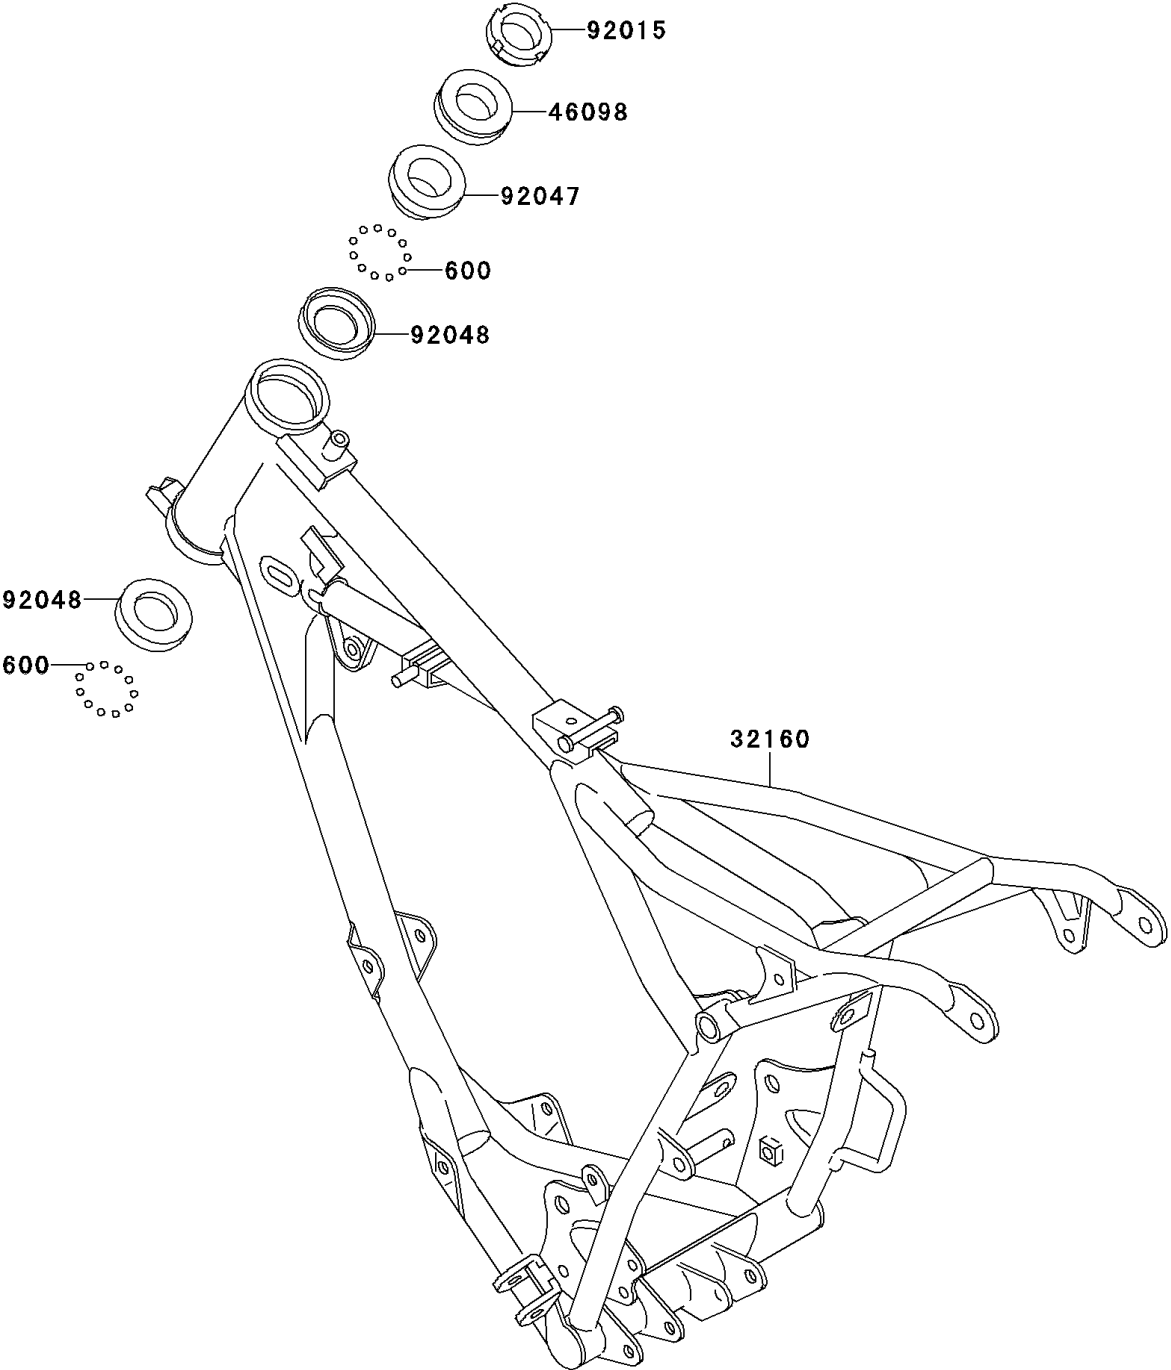

## 1992 KX60 PARTS DIAGRAM

Frame

F2120

## 1992 KX60 PARTS LIST

Frame

ITEM NAME	PART NUMBER	QUANTITY
BALL-STEEL,3/16" (Ref # 600)	600A0600	1
FRAME-COMP (Ref # 32160)	32160-1053	1
CAP,STEERING STEM (Ref # 46098)	46098-018	1
NUT,STEERING LOCK,25MM (Ref # 92015)	92015-1222	1
CONE,STEERING STEM BEARING (Ref # 92047)	92047-014	1
RACE,STEERING STEM BEARING (Ref # 92048)	92048-009	1