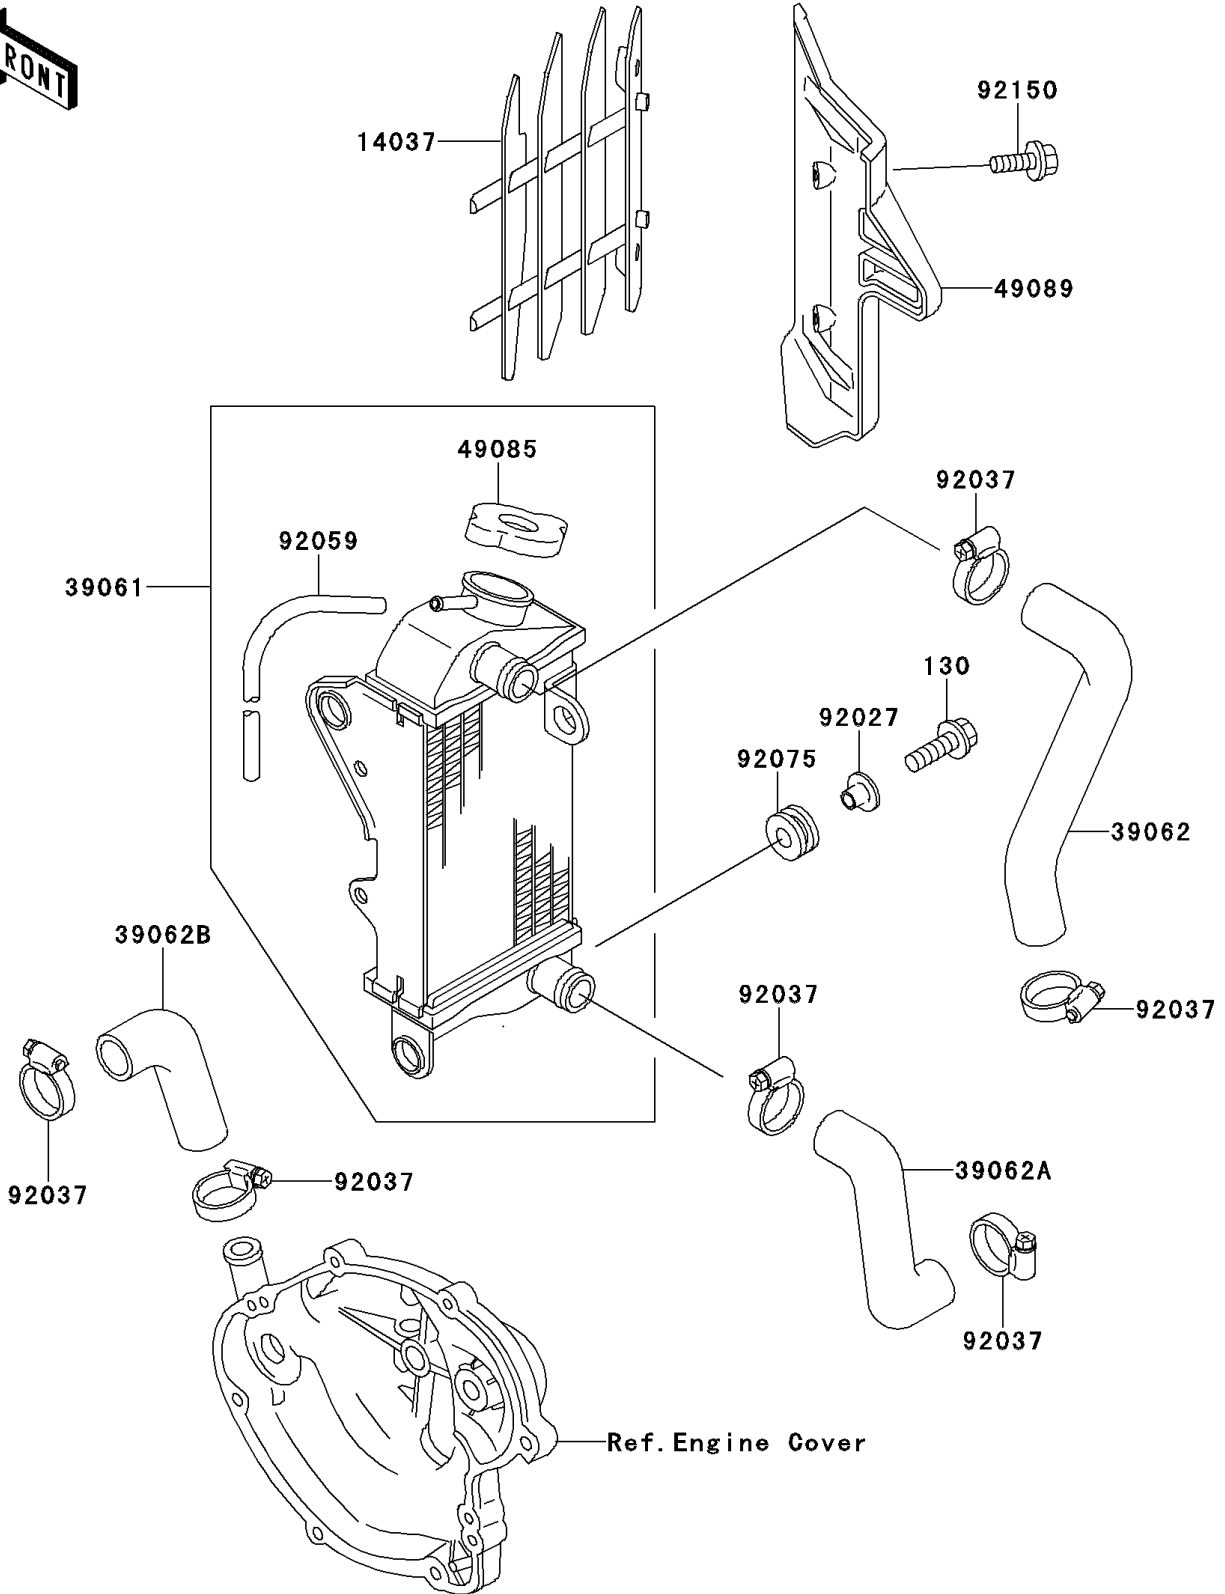

1992 KX60 PARTS DIAGRAM

Radiator

E3032

1992 KX60 PARTS LIST

Radiator

ITEM NAME	PART NUMBER	QUANTITY
BOLT-FLANGED,6X16 (Ref # 130)	130G0616	1
SCREEN,RH,L.GREEN (Ref # 14037)	14037-1121-6W	1
RADIATOR-ASSY (Ref # 39061)	39061-1059	1
HOSE-COOLING,RADIATOR,UPP (Ref # 39062)	39062-1076	1
HOSE-COOLING,RADIATOR,LWR (Ref # 39062A)	39062-1077	1
HOSE-COOLING (Ref # 39062B)	39062-1078	1
CAP-ASSY-PRESSURE (Ref # 49085)	49085-1003	1
SHROUD-ENGINE,RH,L.GREEN (Ref # 49089)	49089-1056-6W	1
COLLAR,L=9.6 (Ref # 92027)	92027-1045	1
CLAMP,COOLING HOSE (Ref # 92037)	92037-1589	1
TUBE,5X9X600 (Ref # 92059)	92059-1259	1
DAMPER (Ref # 92075)	92075-1185	1
BOLT,FLANGED,6X16 (Ref # 92150)	92150-1506	1