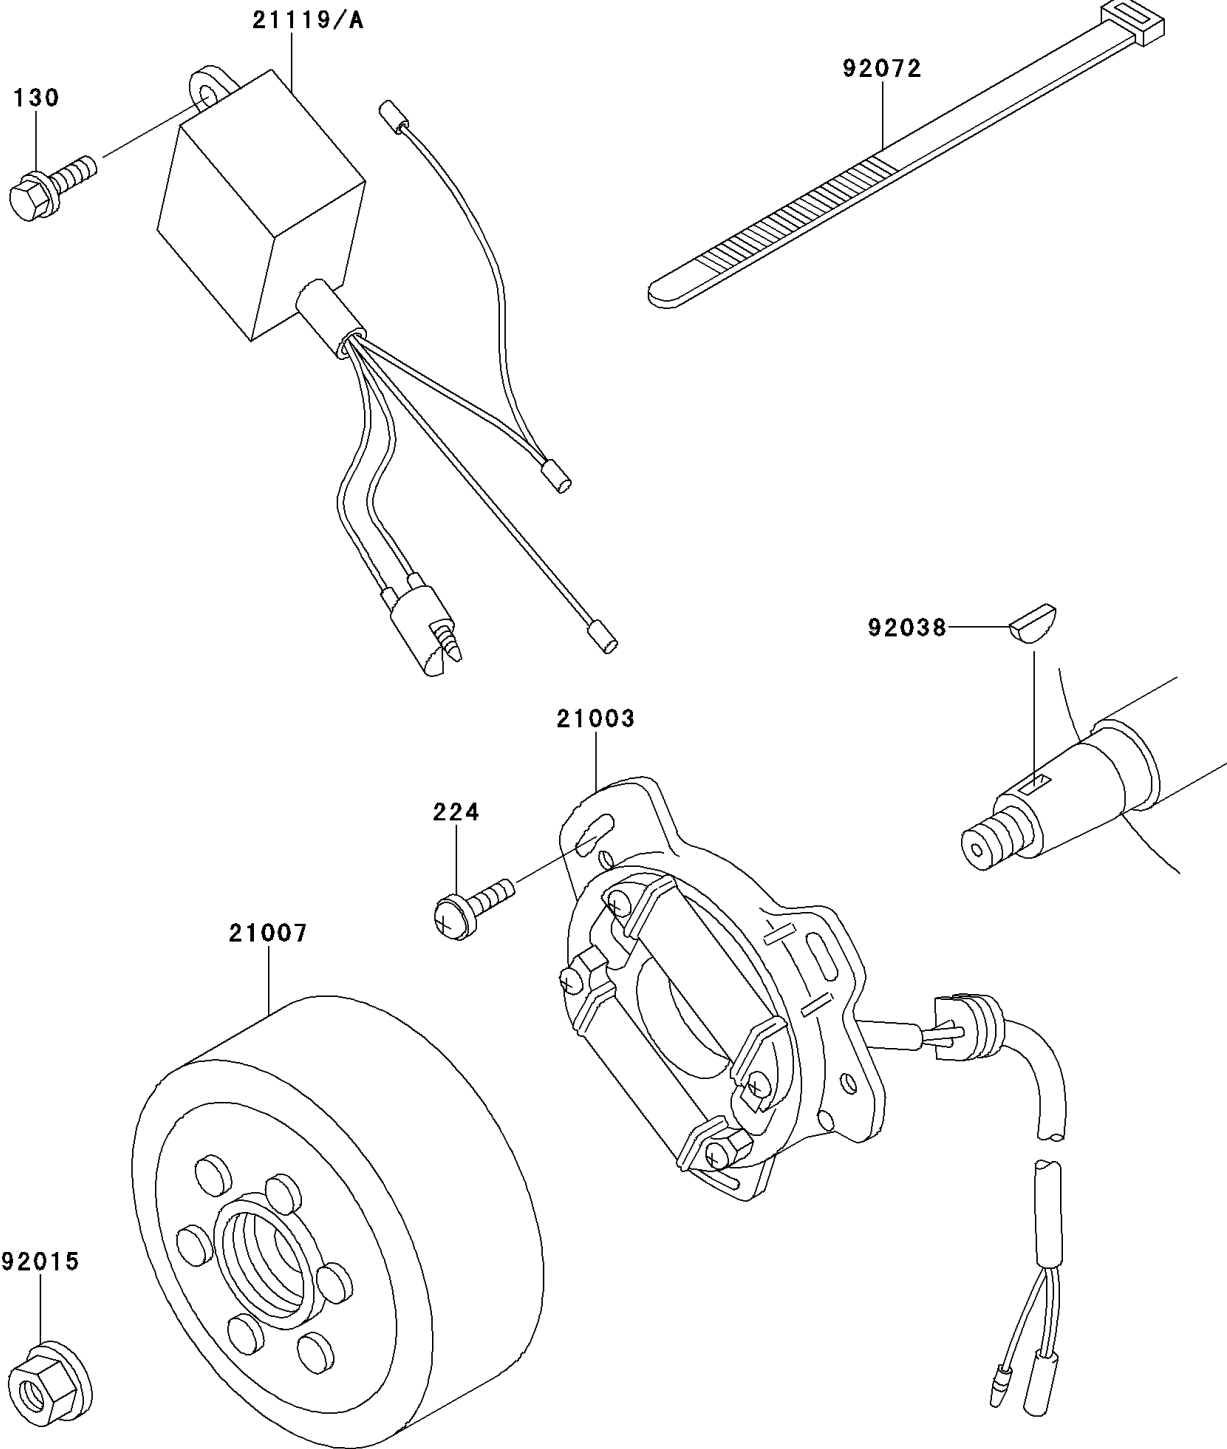

1992 KX60 PARTS DIAGRAM

Generator

E1810

1992 KX60 PARTS LIST

Generator

ITEM NAME	PART NUMBER	QUANTITY
BOLT-FLANGED,6X16 (Ref # 130)	130G0616	1
SCREW-PAN-WP-CROS (Ref # 224)	224B0514	1
STATOR (Ref # 21003)	21003-1240	1
ROTOR,MAGNETO (Ref # 21007)	21007-1237	1
IGNITER (Ref # 21119A)	21119-1312	1
NUT,FLANGED,10MM (Ref # 92015)	92015-077	1
KEY,WOODRUFF (Ref # 92038)	92038-001	1
BAND,L=186 (Ref # 92072)	92072-056	1