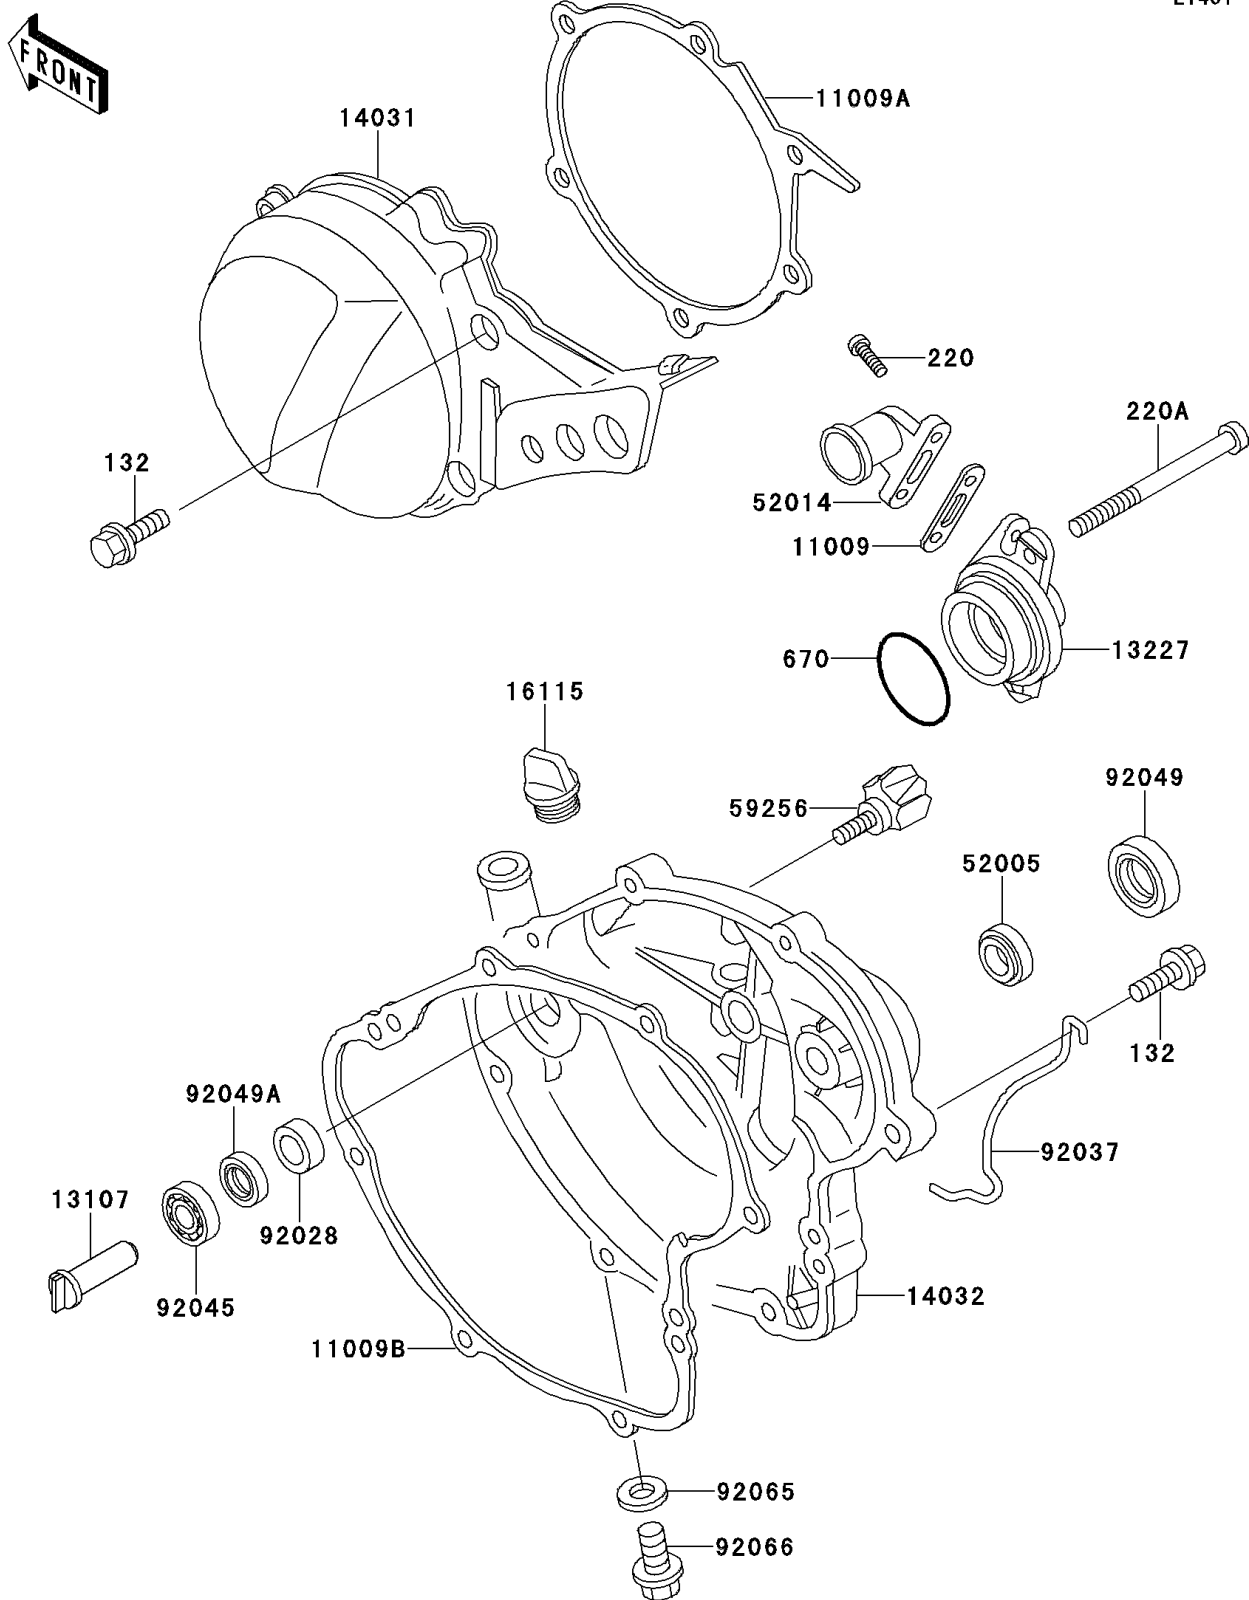

1992 KX60 PARTS DIAGRAM

Engine Cover

E1431

1992 KX60 PARTS LIST

Engine Cover

ITEM NAME	PART NUMBER	QUANTITY
BOLT-FLANGED-SMALL (Ref # 132)	132G0625	12
SCREW-PAN-CROS (Ref # 220)	220B0520	2
SCREW-PAN-CROS,6X75 (Ref # 220A)	220B0675	2
O RING,39MM (Ref # 670)	670B3039	1
GASKET,ELBOW (Ref # 11009)	11009-1952	1
GASKET,GENERATOR COVER (Ref # 11009A)	11009-1974	1
GASKET,CLUTCH COVER (Ref # 11009B)	11009-1976	1
SHAFT,WATER PUMP (Ref # 13107)	13107-1123	1
HOUSING,WATER PUMP (Ref # 13227)	13227-1069	1
COVER-GENERATOR (Ref # 14031)	14031-1215	1
COVER-CLUTCH (Ref # 14032)	14032-1246	1
CAP-OIL FILLER (Ref # 16115)	16115-018	1
GAUGE,OIL LEVEL (Ref # 52005)	52005-1055	1
ELBOW (Ref # 52014)	52014-1067	1
IMPELLER,WATER PUMP (Ref # 59256)	59256-1052	1
BUSHING (Ref # 92028)	92028-1317	1
CLAMP,TUBE (Ref # 92037)	92037-1236	1
BEARING-BALL (Ref # 92045)	92045-1212	1
SEAL-OIL,SB16244 (Ref # 92049)	92049-002	1
SEAL-OIL,MHSD8X18X10J-1 (Ref # 92049A)	92049-1366	1
GASKET,10.5X16X1,DRAIN PLUG (Ref # 92065)	92065-058	1
PLUG,DRAIN (Ref # 92066)	92066-1241	1