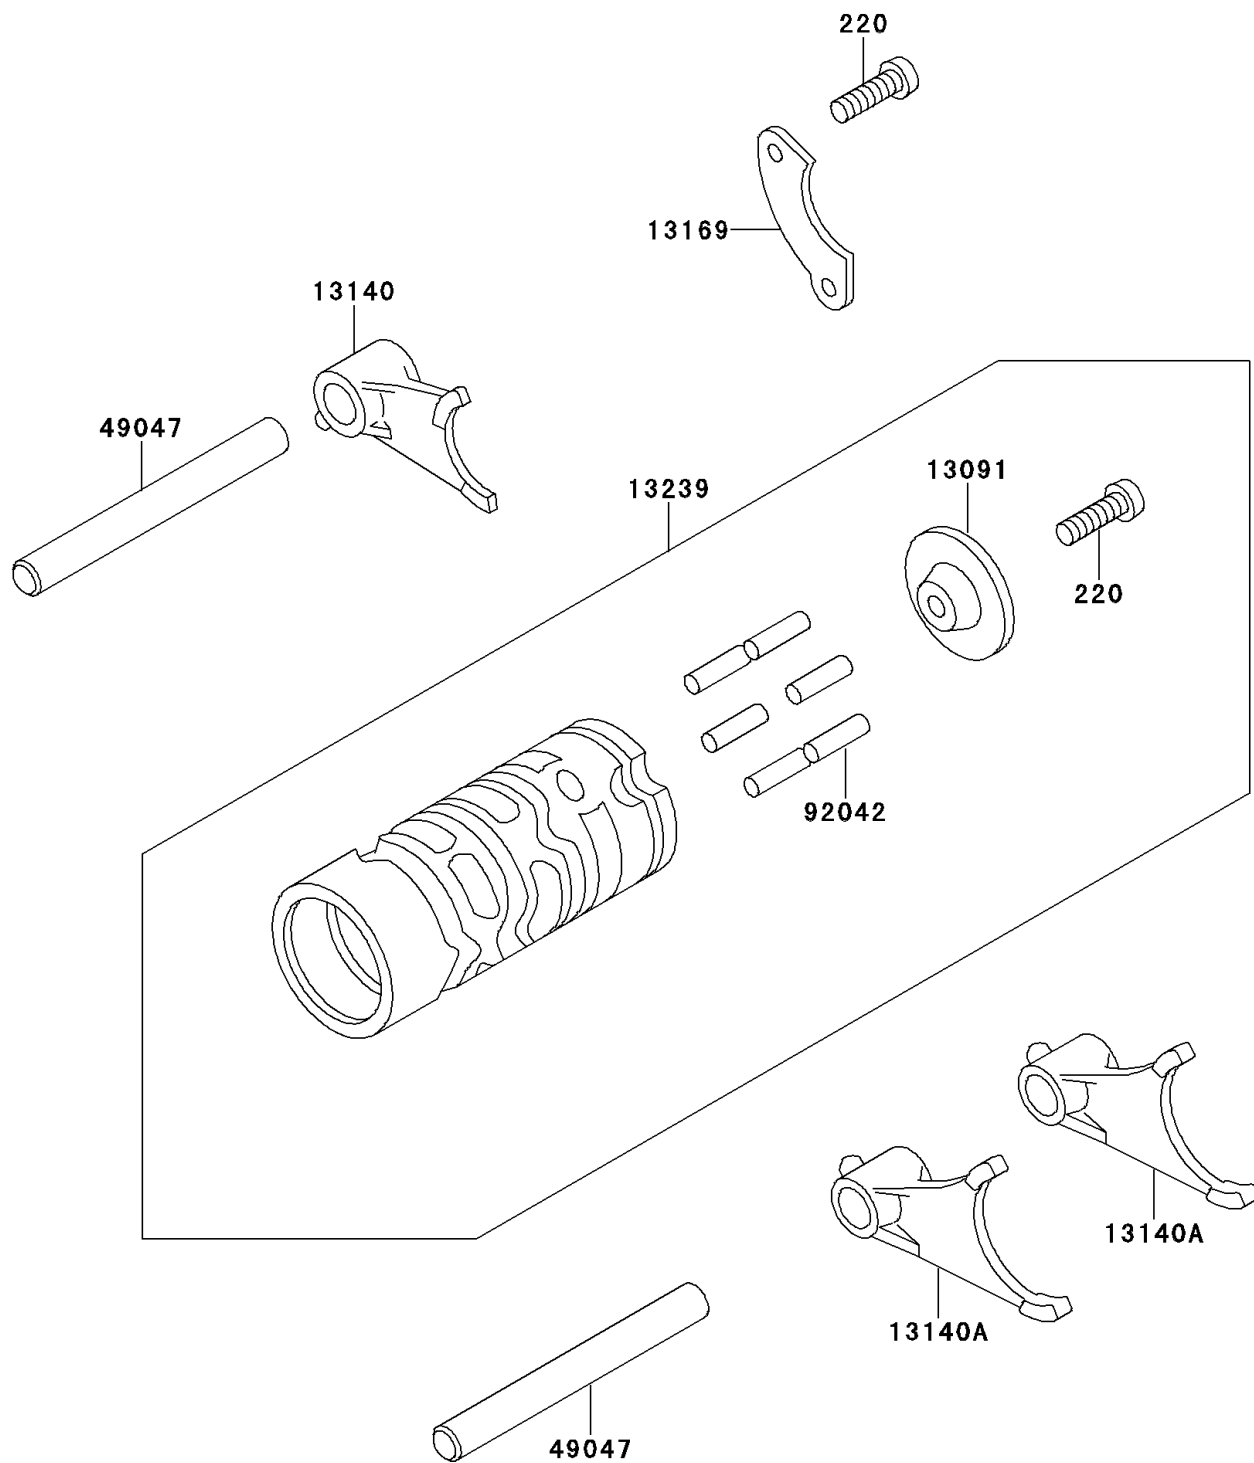

1992 KX60 PARTS DIAGRAM

Change Drum/Shift Fork

E1362

1992 KX60 PARTS LIST

Change Drum/Shift Fork

ITEM NAME	PART NUMBER	QUANTITY
SCREW-PAN-CROS,6X14 (Ref # 220)	220B0614	1
HOLDER,CHANGE DRUM PIN (Ref # 13091)	13091-1098	1
FORK-SHIFT (Ref # 13140)	13140-1060	1
FORK-SHIFT (Ref # 13140A)	13140-1061	1
PLATE,CHANGE DRUM POSITION (Ref # 13169)	13169-1309	1
DRUM-ASSY-CHANGE (Ref # 13239)	13239-1065	1
ROD-SHIFT,10X90 (Ref # 49047)	49047-1009	1
PIN,DOWEL,4X16.8 (Ref # 92042)	92042-029	1