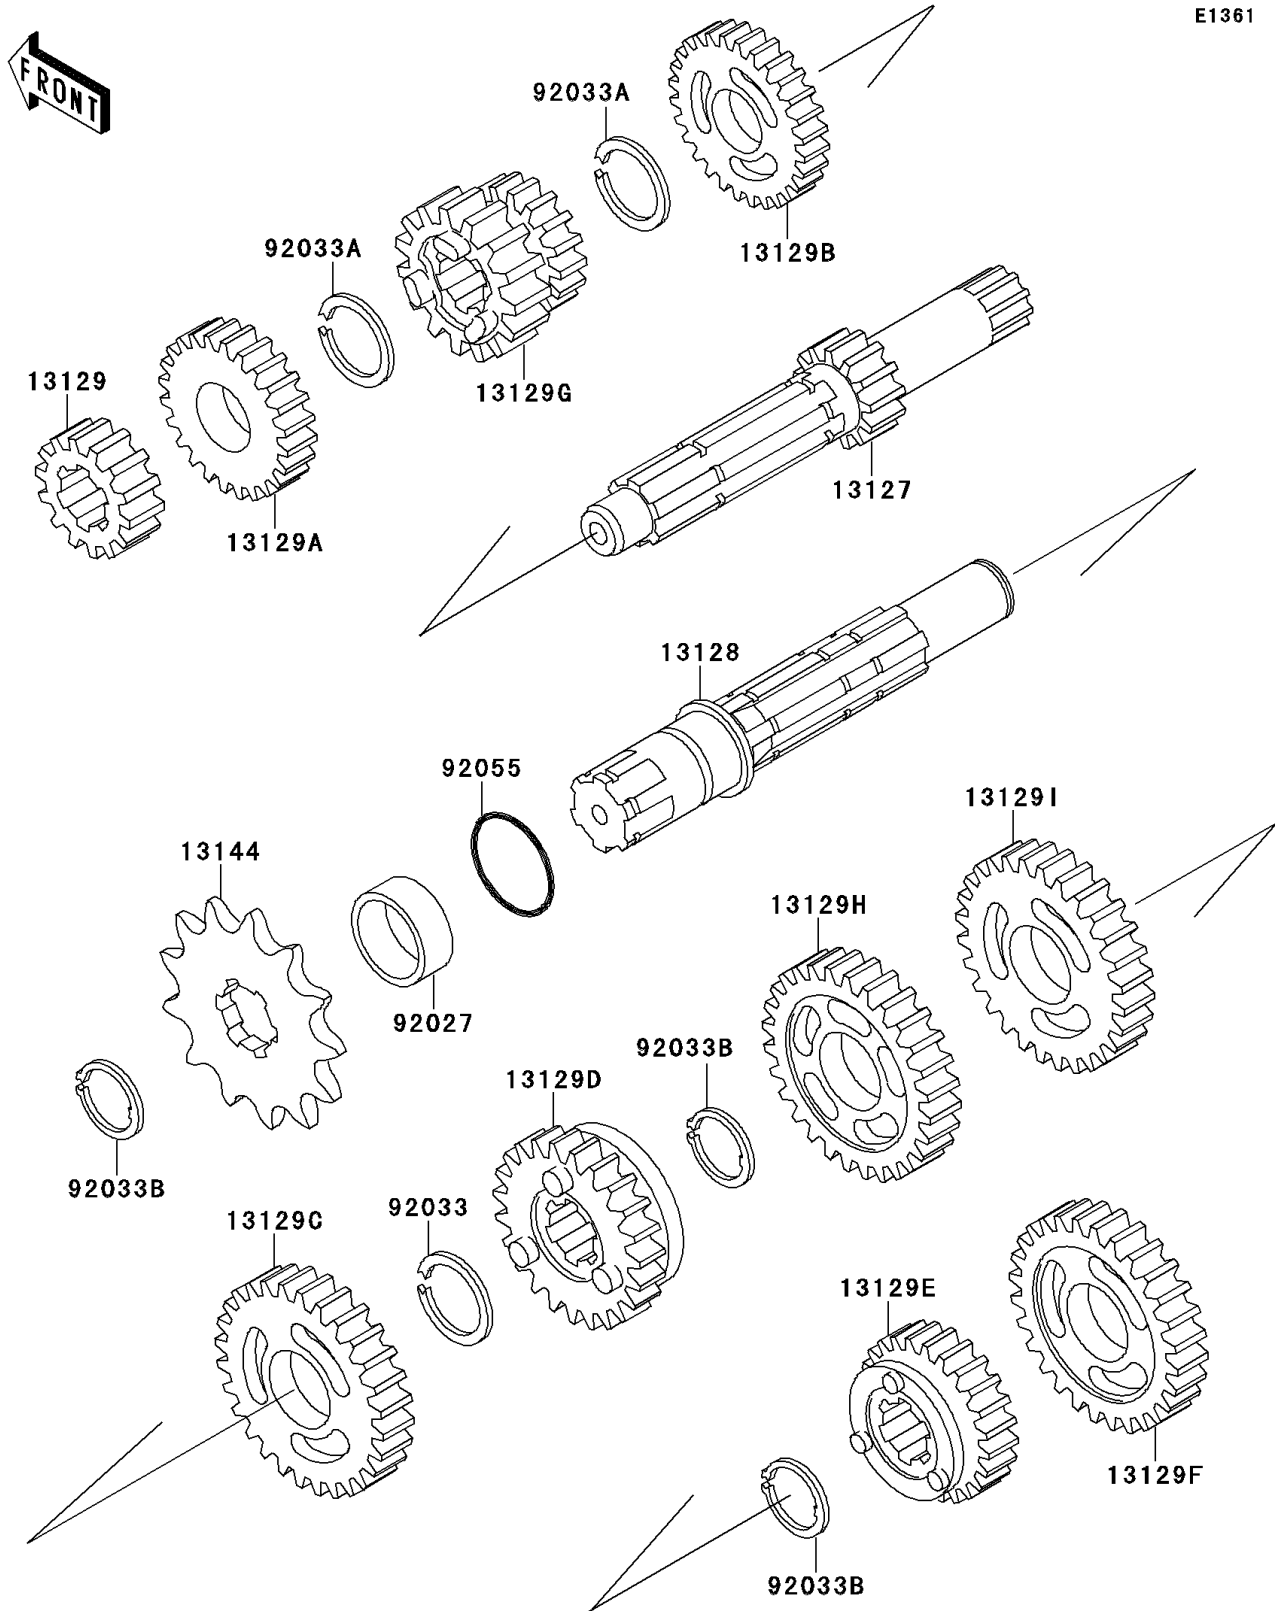

1992 KX60 PARTS DIAGRAM

Transmission

E1361

1992 KX60 PARTS LIST

Transmission

ITEM NAME	PART NUMBER	QUANTITY
SHAFT-TRANSMISSION INPUT,13T (Ref # 13127)	13127-1105	1
SHAFT-TRANSMISSION OUTPUT (Ref # 13128)	13128-1028	1
GEAR,INPUT 2ND,16T (Ref # 13129)	13129-1215	1
GEAR,INPUT 5TH,23T (Ref # 13129A)	13129-1343	1
GEAR,INPUT TOP,24T (Ref # 13129B)	13129-1344	1
GEAR,OUTPUT 2ND,34T (Ref # 13129C)	13129-1345	1
GEAR,OUTPUT 5TH,28T (Ref # 13129D)	13129-1348	1
GEAR,OUTPUT TOP,26T (Ref # 13129E)	13129-1349	1
GEAR,OUTPUT LOW,37T (Ref # 13129F)	13129-1515	1
GEAR,INPUT 3RD&4TH,21T&18T (Ref # 13129G)	13129-1611	1
GEAR,OUTPUT 4TH,30T (Ref # 13129H)	13129-1612	1
GEAR,OUTPUT 3RD,31T (Ref # 13129I)	13129-1654	1
SPROCKET-OUTPUT,13T (Ref # 13144)	13144-1023	1
COLLAR,20X25X12.5 (Ref # 92027)	92027-1077	1
RING-SNAP,18MM (Ref # 92033)	92033-029	1
RING-SNAP,17MM (Ref # 92033A)	92033-1060	2
RING-SNAP,18MM (Ref # 92033B)	92033-1079	3
RING-O,17.5X1.5 (Ref # 92055)	92055-022	1