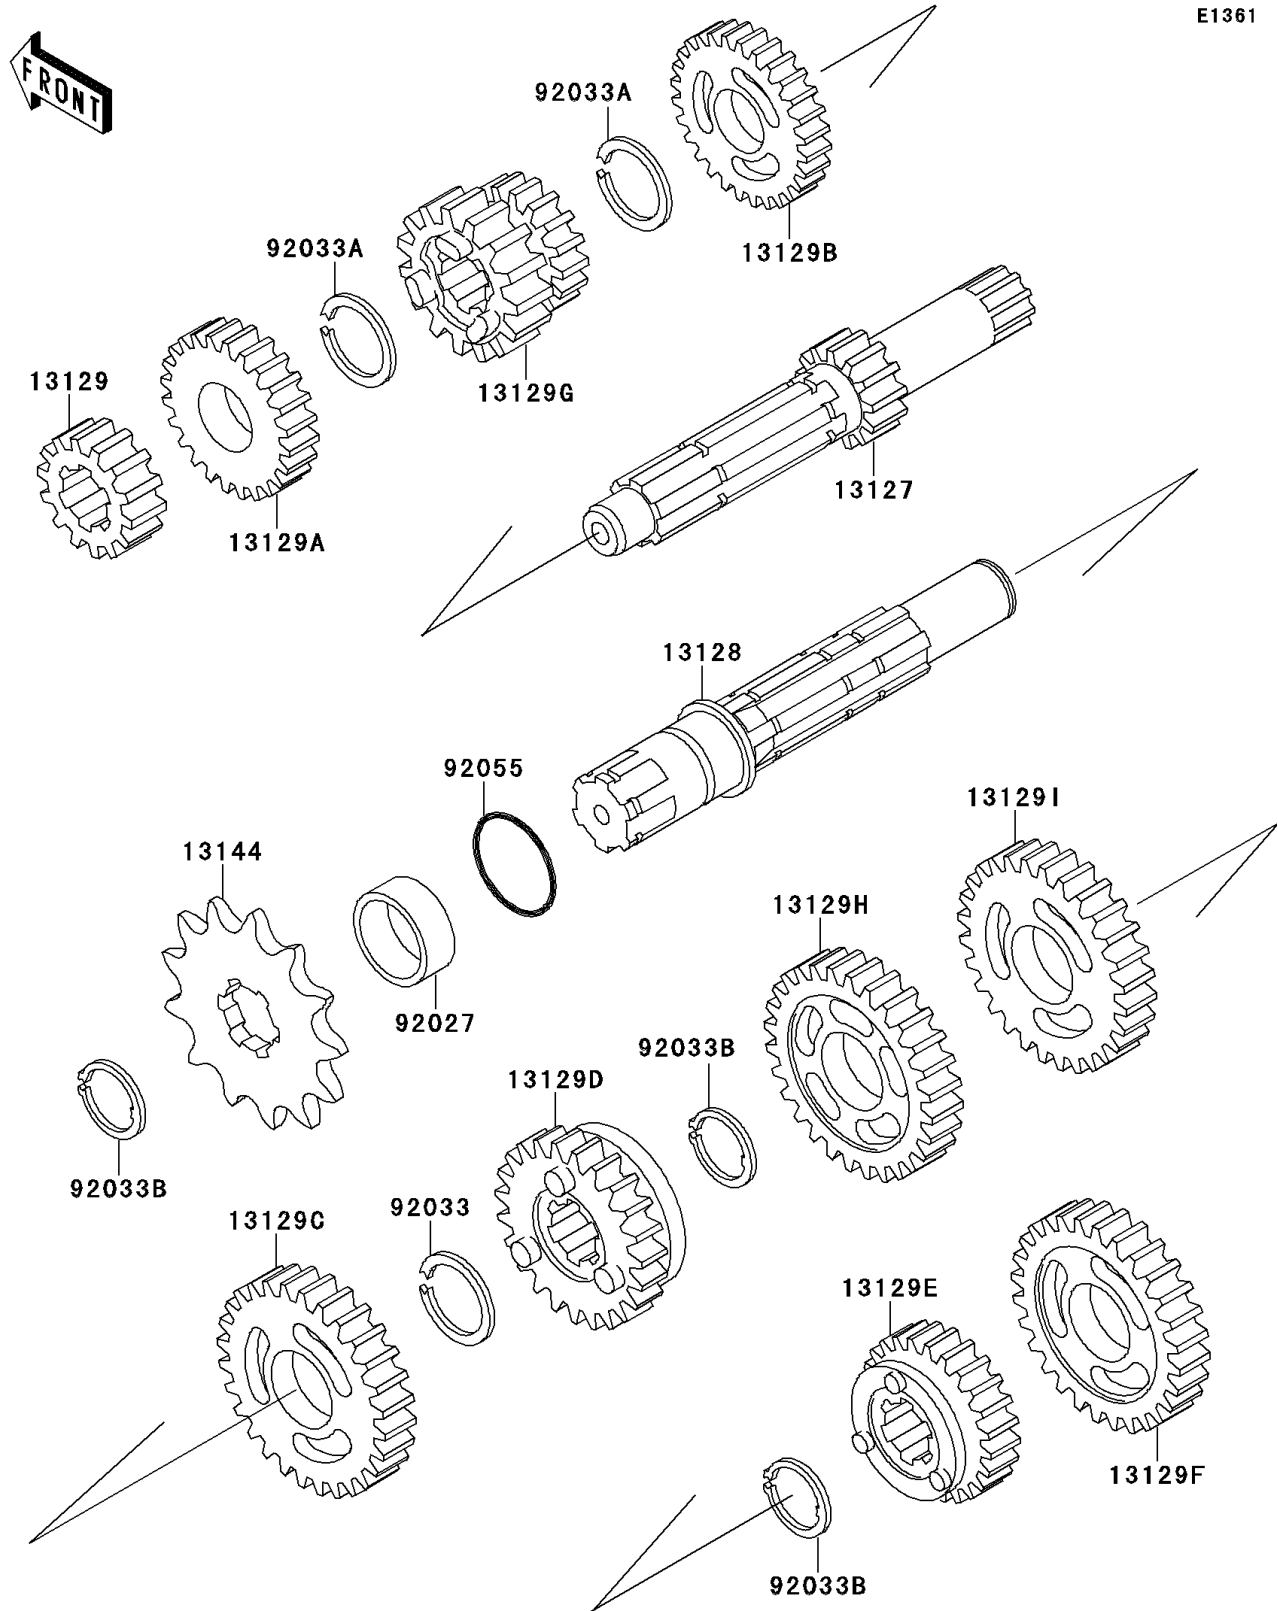

## 1992 KX60 PARTS DIAGRAM

Transmission

E1361

## 1992 KX60 PARTS LIST

Transmission

ITEM NAME	PART NUMBER	QUANTITY
SHAFT-TRANSMISSION INPUT,13T (Ref # 13127)	13127-1105	1
SHAFT-TRANSMISSION OUTPUT (Ref # 13128)	13128-1028	1
GEAR,INPUT 2ND,16T (Ref # 13129)	13129-1215	1
GEAR,INPUT 5TH,23T (Ref # 13129A)	13129-1343	1
GEAR,INPUT TOP,24T (Ref # 13129B)	13129-1344	1
GEAR,OUTPUT 2ND,34T (Ref # 13129C)	13129-1345	1
GEAR,OUTPUT 5TH,28T (Ref # 13129D)	13129-1348	1
GEAR,OUTPUT TOP,26T (Ref # 13129E)	13129-1349	1
GEAR,OUTPUT LOW,37T (Ref # 13129F)	13129-1515	1
GEAR,INPUT 3RD&4TH,21T&18T (Ref # 13129G)	13129-1611	1
GEAR,OUTPUT 4TH,30T (Ref # 13129H)	13129-1612	1
GEAR,OUTPUT 3RD,31T (Ref # 13129I)	13129-1654	1
SPROCKET-OUTPUT,13T (Ref # 13144)	13144-1023	1
COLLAR,20X25X12.5 (Ref # 92027)	92027-1077	1
RING-SNAP,18MM (Ref # 92033)	92033-029	1
RING-SNAP,17MM (Ref # 92033A)	92033-1060	1
RING-SNAP,18MM (Ref # 92033B)	92033-1079	1
RING-O,17.5X1.5 (Ref # 92055)	92055-022	1