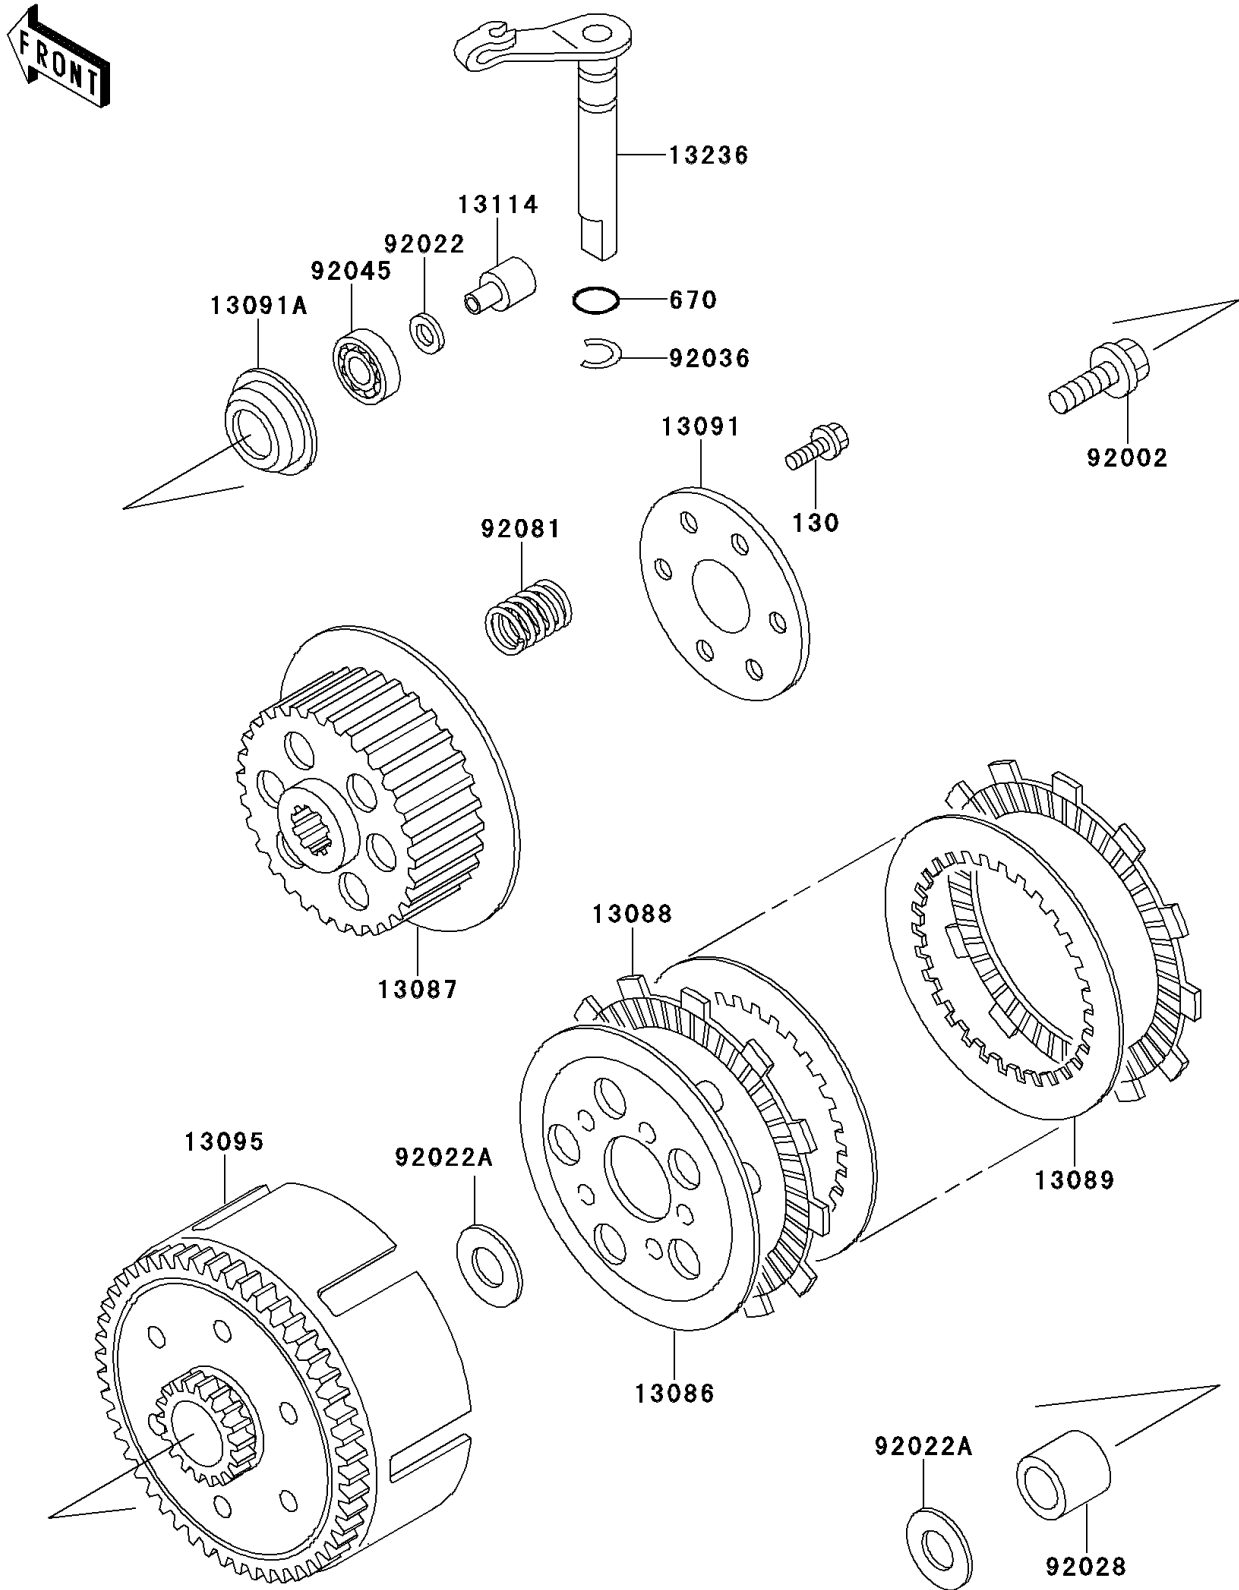

## 1992 KX60 PARTS DIAGRAM

Clutch

E1350

## 1992 KX60 PARTS LIST

### Clutch

ITEM NAME	PART NUMBER	QUANTITY
BOLT-FLANGED (Ref # 130)	130P0520	1
O RING,9MM (Ref # 670)	670B1509	1
WHEEL-CLUTCH (Ref # 13086)	13086-1002	1
HUB-CLUTCH (Ref # 13087)	13087-1051	1
PLATE-FRICTION (Ref # 13088)	13088-1010	1
PLATE-CLUTCH,STEEL (Ref # 13089)	13089-1009	1
HOLDER,CLUTCH SPRING (Ref # 13091)	13091-1115	1
HOLDER,CLUTCH PUSHER (Ref # 13091A)	13091-1133	1
HOUSING-COMP-CLUTCH (Ref # 13095)	13095-1042	1
PUSHER-CLUTCH (Ref # 13114)	13114-1055	1
LEVER-COMP,CLUTCH RELEASE (Ref # 13236)	13236-1161	1
BOLT,10X30 (Ref # 92002)	92002-1697	1
WASHER,7X12.5X0.8 (Ref # 92022)	92022-1290	1
WASHER,17.3X28X1 (Ref # 92022A)	92022-255	1
BUSHING,17X22X21.1 (Ref # 92028)	92028-1149	1
RING-SNAP (Ref # 92036)	92036-023	1
BEARING-BALL (Ref # 92045)	92045-1236	1
SPRING,CLUTCH (Ref # 92081)	92081-1143	1