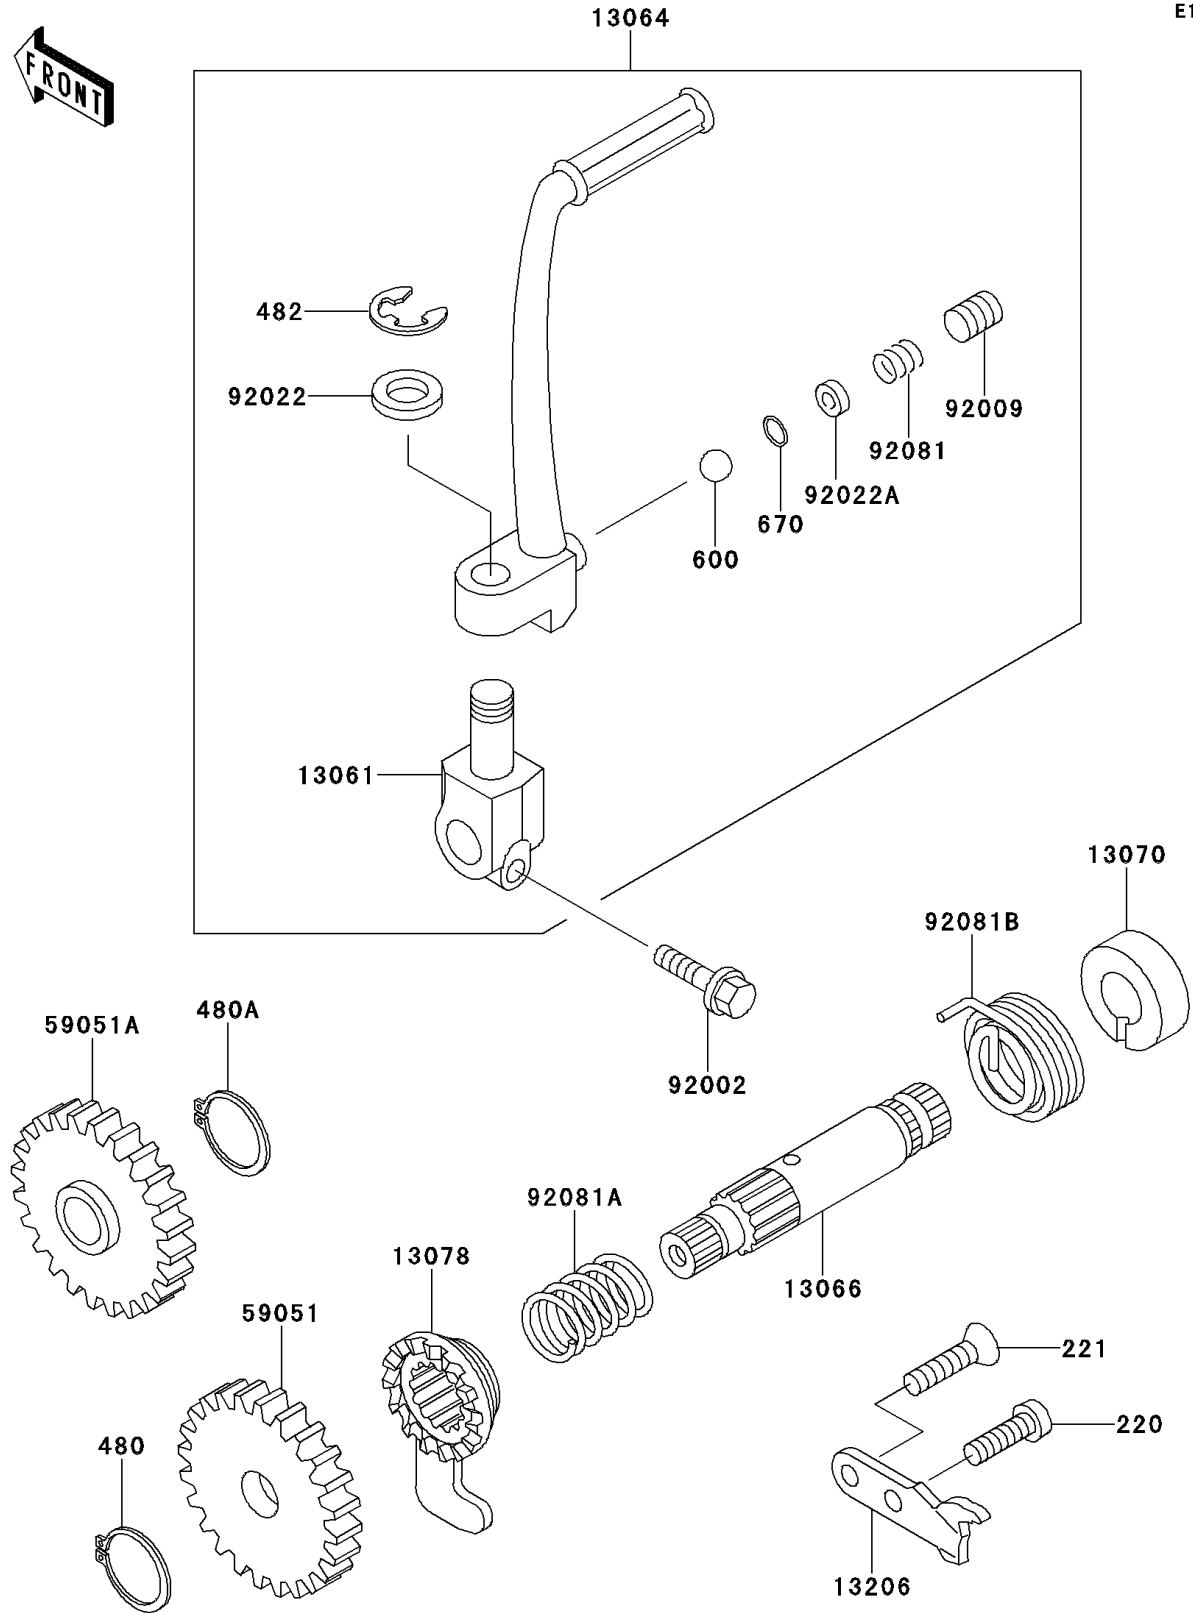

1992 KX60 PARTS DIAGRAM

Kickstarter Mechanism

E1340

1992 KX60 PARTS LIST

Kickstarter Mechanism

ITEM NAME	PART NUMBER	QUANTITY
SCREW-PAN-CROS,6X16 (Ref # 220)	220B0616	1
SCREW-CSK-CROS,6X18 (Ref # 221)	221B0618	1
CIRCLIP-TYPE-C,12MM (Ref # 480)	480J1200	1
CIRCLIP-TYPE-C,15MM (Ref # 480A)	480J1500	1
CIRCLIP-TYPE-E,8MM (Ref # 482)	482K8000	1
BALL-STEEL,1/4" (Ref # 600)	600A0800	1
O RING,4MM (Ref # 670)	670B1504	1
BOSS,KICK LEVER (Ref # 13061)	13061-1301	1
LEVER-ASSY-KICK,PEDAL (Ref # 13064)	13064-1154	1
SHAFT-KICK (Ref # 13066)	13066-1077	1
GUIDE,KICK SPRING (Ref # 13070)	13070-1034	1
RATCHET (Ref # 13078)	13078-1004	1
GUIDE-KICK (Ref # 13206)	13206-1053	1
GEAR-SPUR (Ref # 59051)	59051-1026	1
GEAR-SPUR,30T (Ref # 59051A)	59051-1027	1
BOLT,6X20 (Ref # 92002)	92002-1237	1
SCREW,SOCKET,8X8 (Ref # 92009)	92009-1312	1
WASHER,12.2X20X1.6 (Ref # 92022)	92022-1236	1
WASHER (Ref # 92022A)	92022-1481	1
SPRING,KICK PEDAL (Ref # 92081)	92081-020	1
SPRING,RATCHET (Ref # 92081A)	92081-122	1
SPRING,RETURN (Ref # 92081B)	92081-1434	1