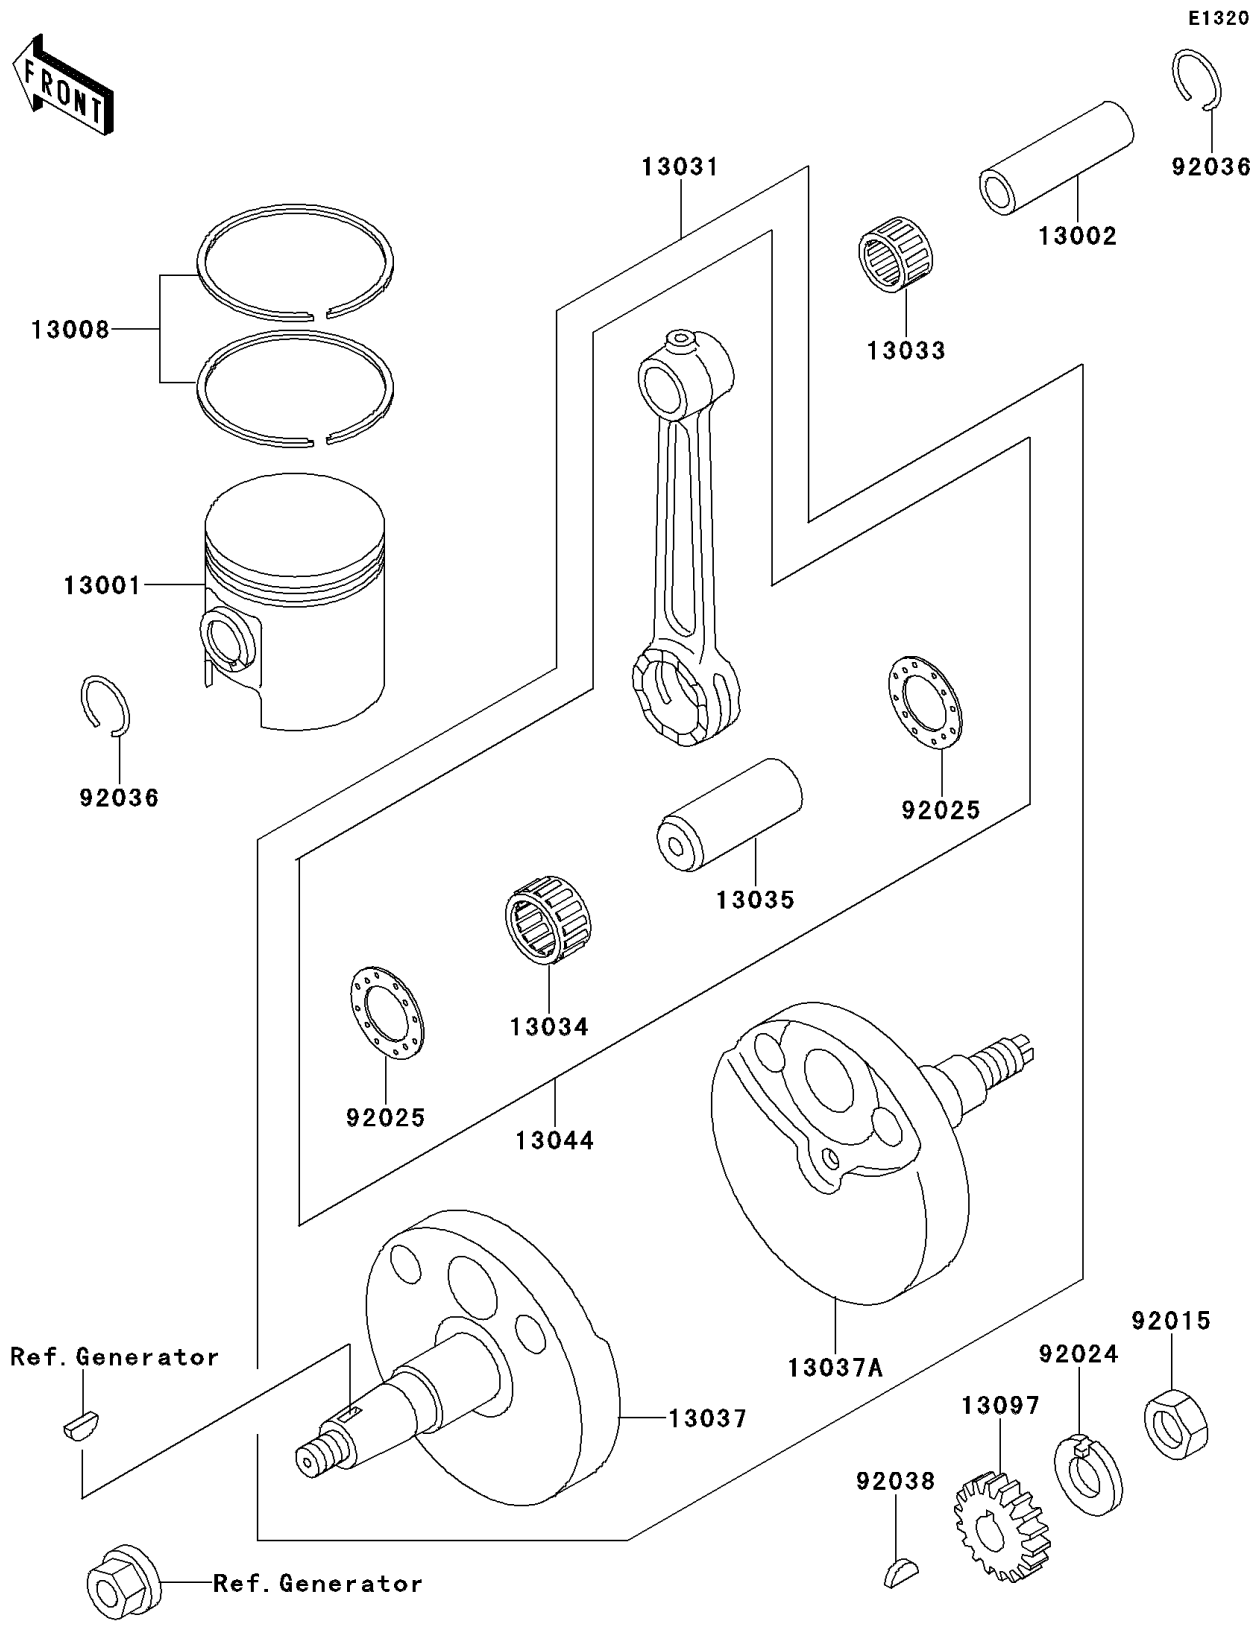

# 1992 KX60 PARTS DIAGRAM

Crankshaft/Piston

# 1992 KX60 PARTS LIST

## Crankshaft/Piston

ITEM NAME	PART NUMBER	QUANTITY
PISTON-ENGINE (Ref # 13001)	13001-1080	1
PIN-PISTON (Ref # 13002)	13002-1020	1
RING-SET-PISTON (Ref # 13008)	13008-5050	1
CRANKSHAFT-COMP (Ref # 13031)	13031-1169	1
BEARING-NEEDLE,72KTV030 (Ref # 13033)	13033-028	1
BEARING-BIG END,SKT202714EGS (Ref # 13034)	13034-1033	1
PIN-CRANK (Ref # 13035)	13035-1002	1
CRANKSHAFT,LH (Ref # 13037)	13037-1204	1
CRANKSHAFT,RH (Ref # 13037A)	13037-1220	1
SET-CONNECTING ROD (Ref # 13044)	13044-5024	1
GEAR-PRIMARY SPUR,22T (Ref # 13097)	13097-1055	1
NUT,12MM (Ref # 92015)	92015-006	1
WASHER,CLAW,12.5X25X0.8 (Ref # 92024)	92024-003	1
SHIM,20X34.5X1.0 (Ref # 92025)	92025-005	2
RING-SNAP,PISTON PIN (Ref # 92036)	92036-007	2
KEY,WOODRUFF (Ref # 92038)	92038-003	1