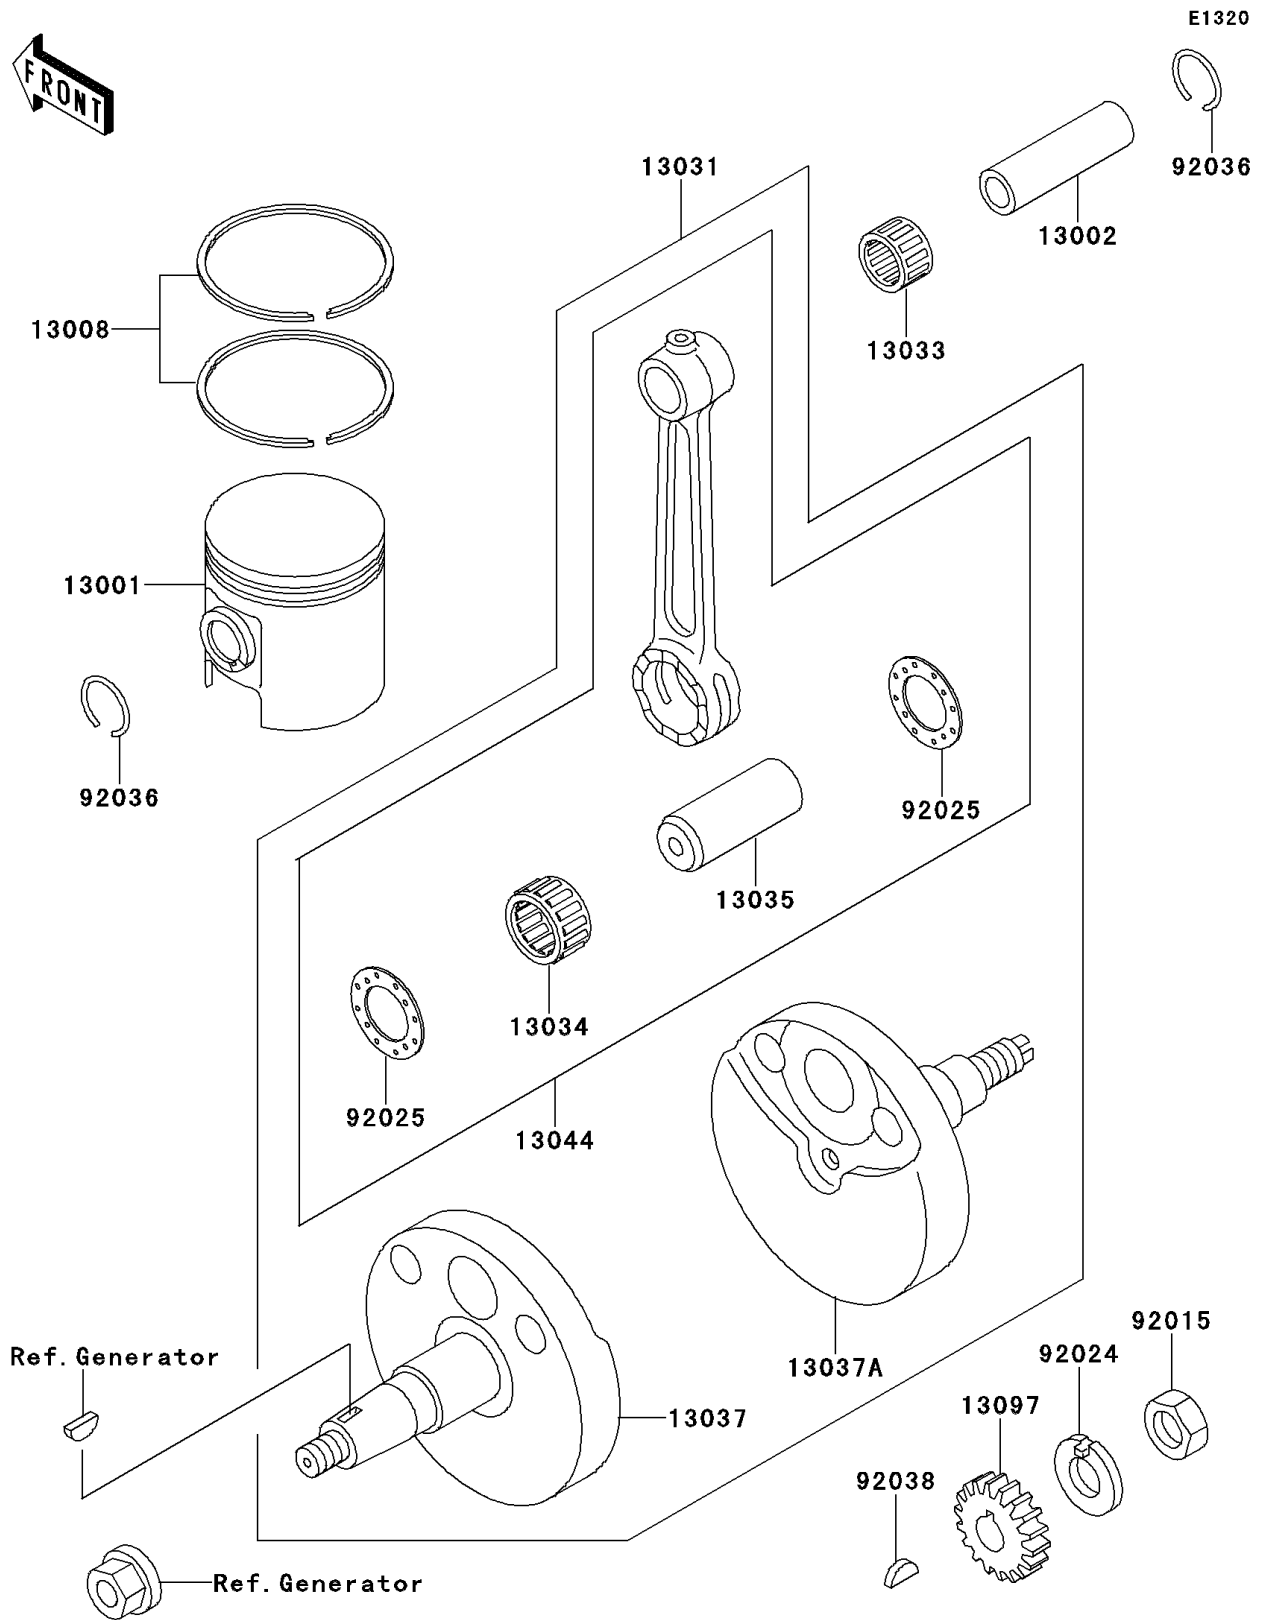

## 1992 KX60 PARTS DIAGRAM

Crankshaft/Piston

## 1992 KX60 PARTS LIST

### Crankshaft/Piston

ITEM NAME	PART NUMBER	QUANTITY
PISTON-ENGINE (Ref # 13001)	13001-1080	1
PIN-PISTON (Ref # 13002)	13002-1020	1
RING-SET-PISTON (Ref # 13008)	13008-5050	1
CRANKSHAFT-COMP (Ref # 13031)	13031-1169	1
BEARING-NEEDLE,72KTV030 (Ref # 13033)	13033-028	1
BEARING-BIG END,SKT202714EGS (Ref # 13034)	13034-1033	1
PIN-CRANK (Ref # 13035)	13035-1002	1
CRANKSHAFT,LH (Ref # 13037)	13037-1204	1
CRANKSHAFT,RH (Ref # 13037A)	13037-1220	1
SET-CONNECTING ROD (Ref # 13044)	13044-5024	1
GEAR-PRIMARY SPUR,22T (Ref # 13097)	13097-1055	1
NUT,12MM (Ref # 92015)	92015-006	1
WASHER,CLAW,12.5X25X0.8 (Ref # 92024)	92024-003	1
SHIM,20X34.5X1.0 (Ref # 92025)	92025-005	1
RING-SNAP,PISTON PIN (Ref # 92036)	92036-007	1
KEY,WOODRUFF (Ref # 92038)	92038-003	1