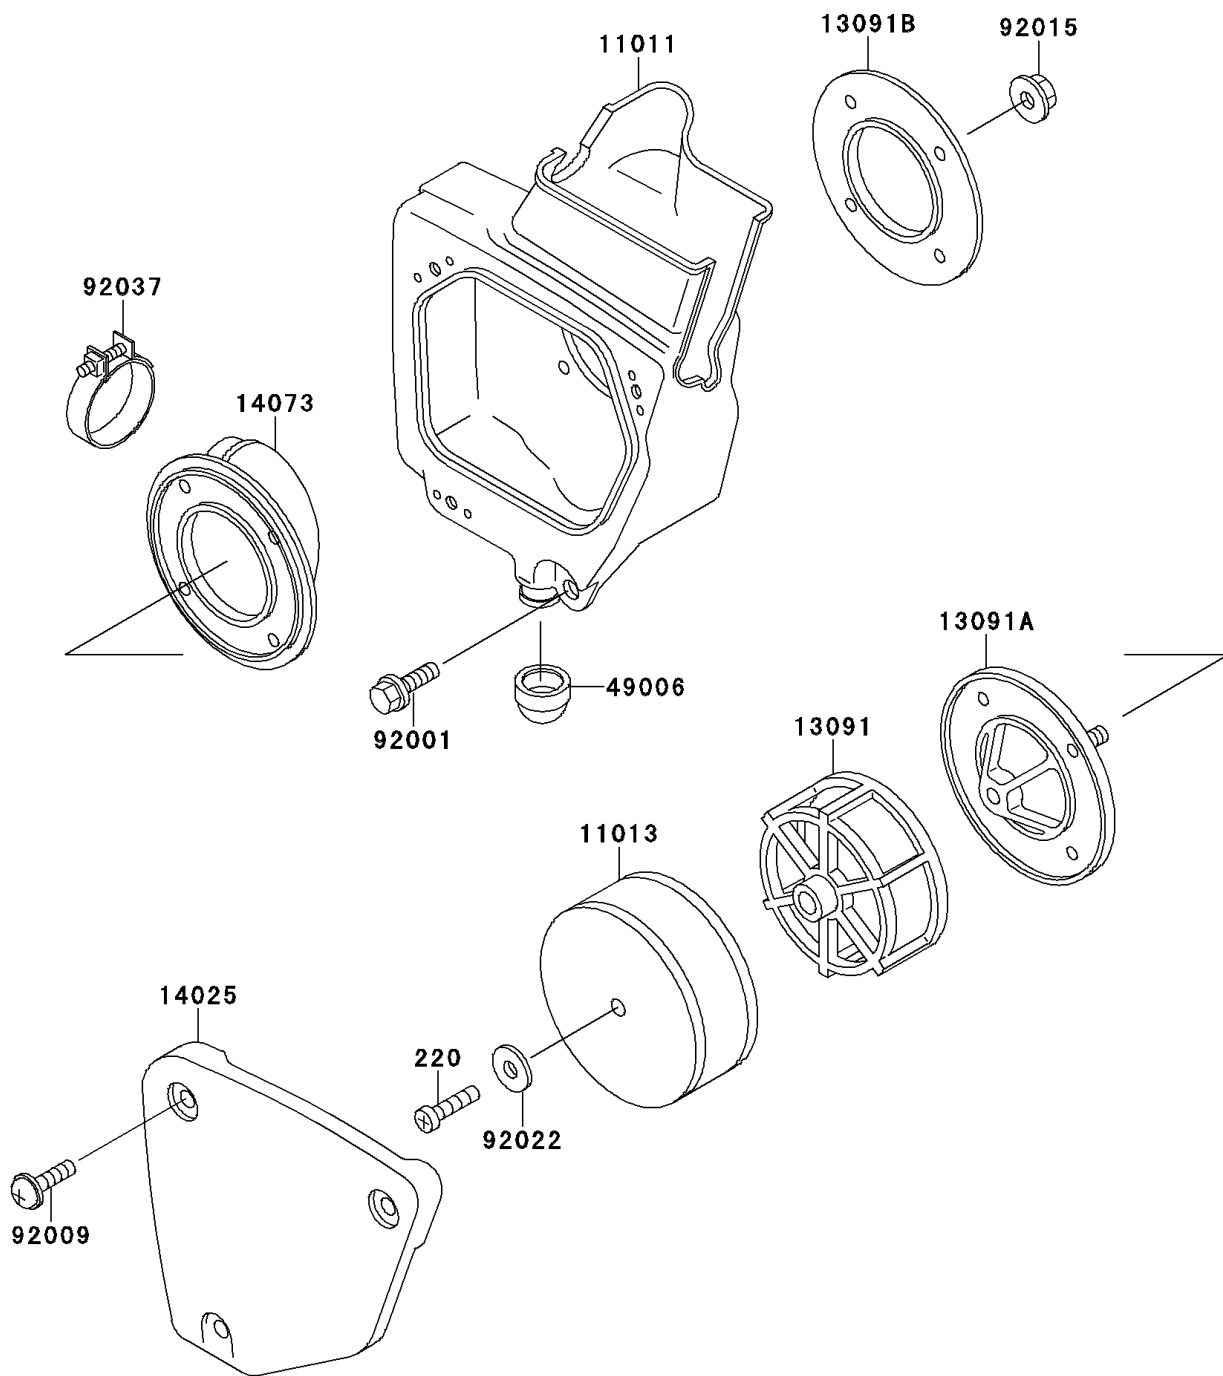

1992 KX60 PARTS DIAGRAM

Air Filter

E1130

1992 KX60 PARTS LIST

Air Filter

ITEM NAME	PART NUMBER	QUANTITY
SCREW-PAN-CROS,6X25 (Ref # 220)	220B0625	1
CASE-AIR FILTER (Ref # 11011)	11011-1178	1
ELEMENT-AIR FILTER (Ref # 11013)	11013-1121	1
HOLDER,ELEMENT (Ref # 13091)	13091-1336	1
HOLDER,AIR FILTER CASE (Ref # 13091A)	13091-1337	1
HOLDER,AIR FILTER CASE (Ref # 13091B)	13091-1338	1
COVER,AIR FILTER CASE (Ref # 14025)	14025-1958	1
DUCT,AIR FILTER (Ref # 14073)	14073-1191	1
BOOT,AIR FILTER (Ref # 49006)	49006-1156	1
BOLT,W/WASHER,6X12 (Ref # 92001)	92001-1517	1
SCREW,6X14,WHITE (Ref # 92009)	92009-1287	1
NUT,FLANGED,5MM (Ref # 92015)	92015-1259	1
WASHER,6.5X20X1.6 (Ref # 92022)	92022-125	1
CLAMP (Ref # 92037)	92037-1172	1