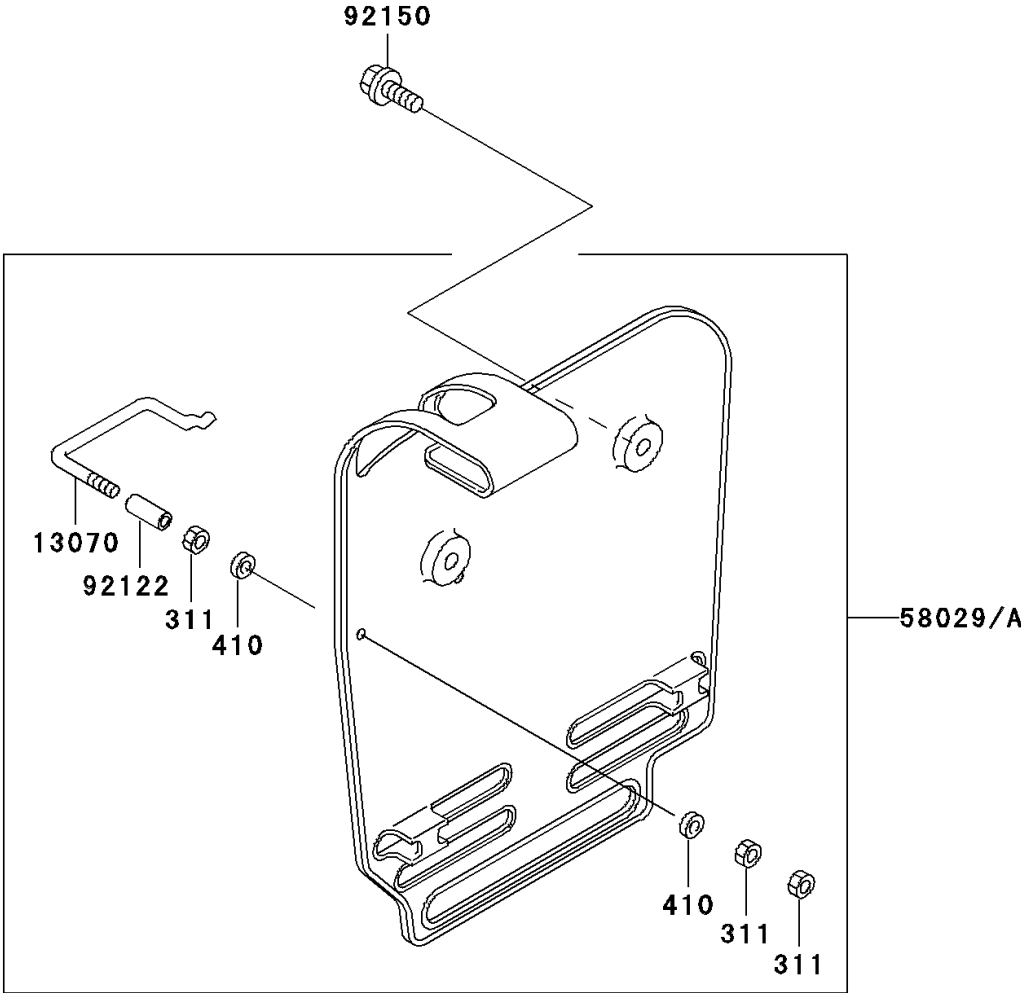

2003 KX60 PARTS DIAGRAM

Accessory

F2910

2003 KX60 PARTS LIST

Accessory

ITEM NAME	PART NUMBER	QUANTITY
NUT-HEX (Ref # 311)	311B0300	1
WASHER-PLAIN-SMALL,3MM (Ref # 410)	410B0300	1
GUIDE,CABLE (Ref # 13070)	13070-1031	1
PLATE-NUMBER,S.WHITE (Ref # 58029)	58029-1054-266	1
BAND,L=149 (Ref # 92072)	92072-031	1
ROLLER,CABLE GUIDE (Ref # 92122)	92122-1011	1
BOLT,6X14 (Ref # 92150)	92150-1340	1