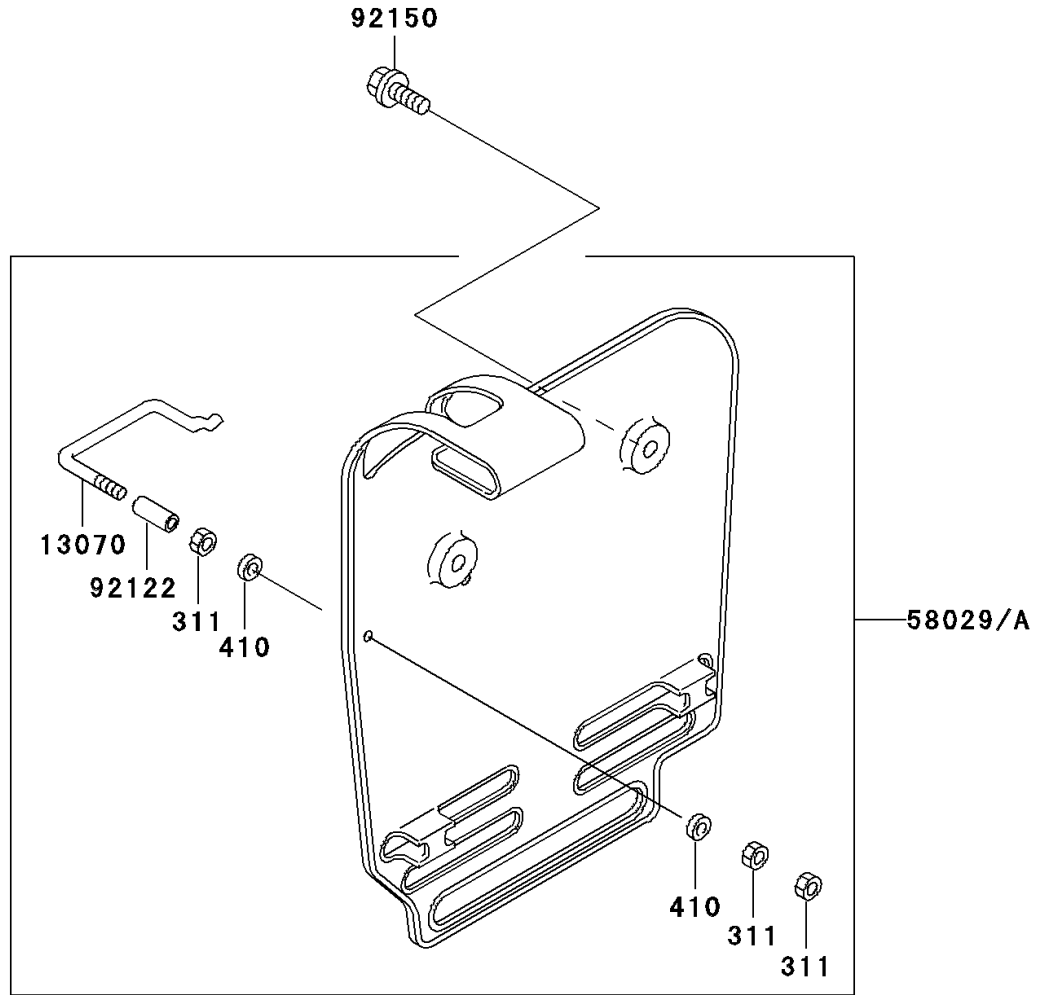

2000 KX60 PARTS DIAGRAM

Accessory

F2910

92072

92072

2000 KX60 PARTS LIST

Accessory

| ITEM NAME | PART NUMBER | QUANTITY |
|-------------------------------------|---------------|----------|
| NUT-HEX (Ref # 311) | 311B0300 | 3 |
| WASHER-PLAIN-SMALL,3MM (Ref # 410) | 410B0300 | 2 |
| GUIDE,CABLE (Ref # 13070) | 13070-1031 | 1 |
| PLATE-NUMBER,P.WHITE (Ref # 58029A) | 58029-1054-6F | 1 |
| BAND,L=149 (Ref # 92072) | 92072-031 | 2 |
| ROLLER,CABLE GUIDE (Ref # 92122) | 92122-1011 | 1 |
| BOLT,6X14 (Ref # 92150) | 92150-1340 | 2 |